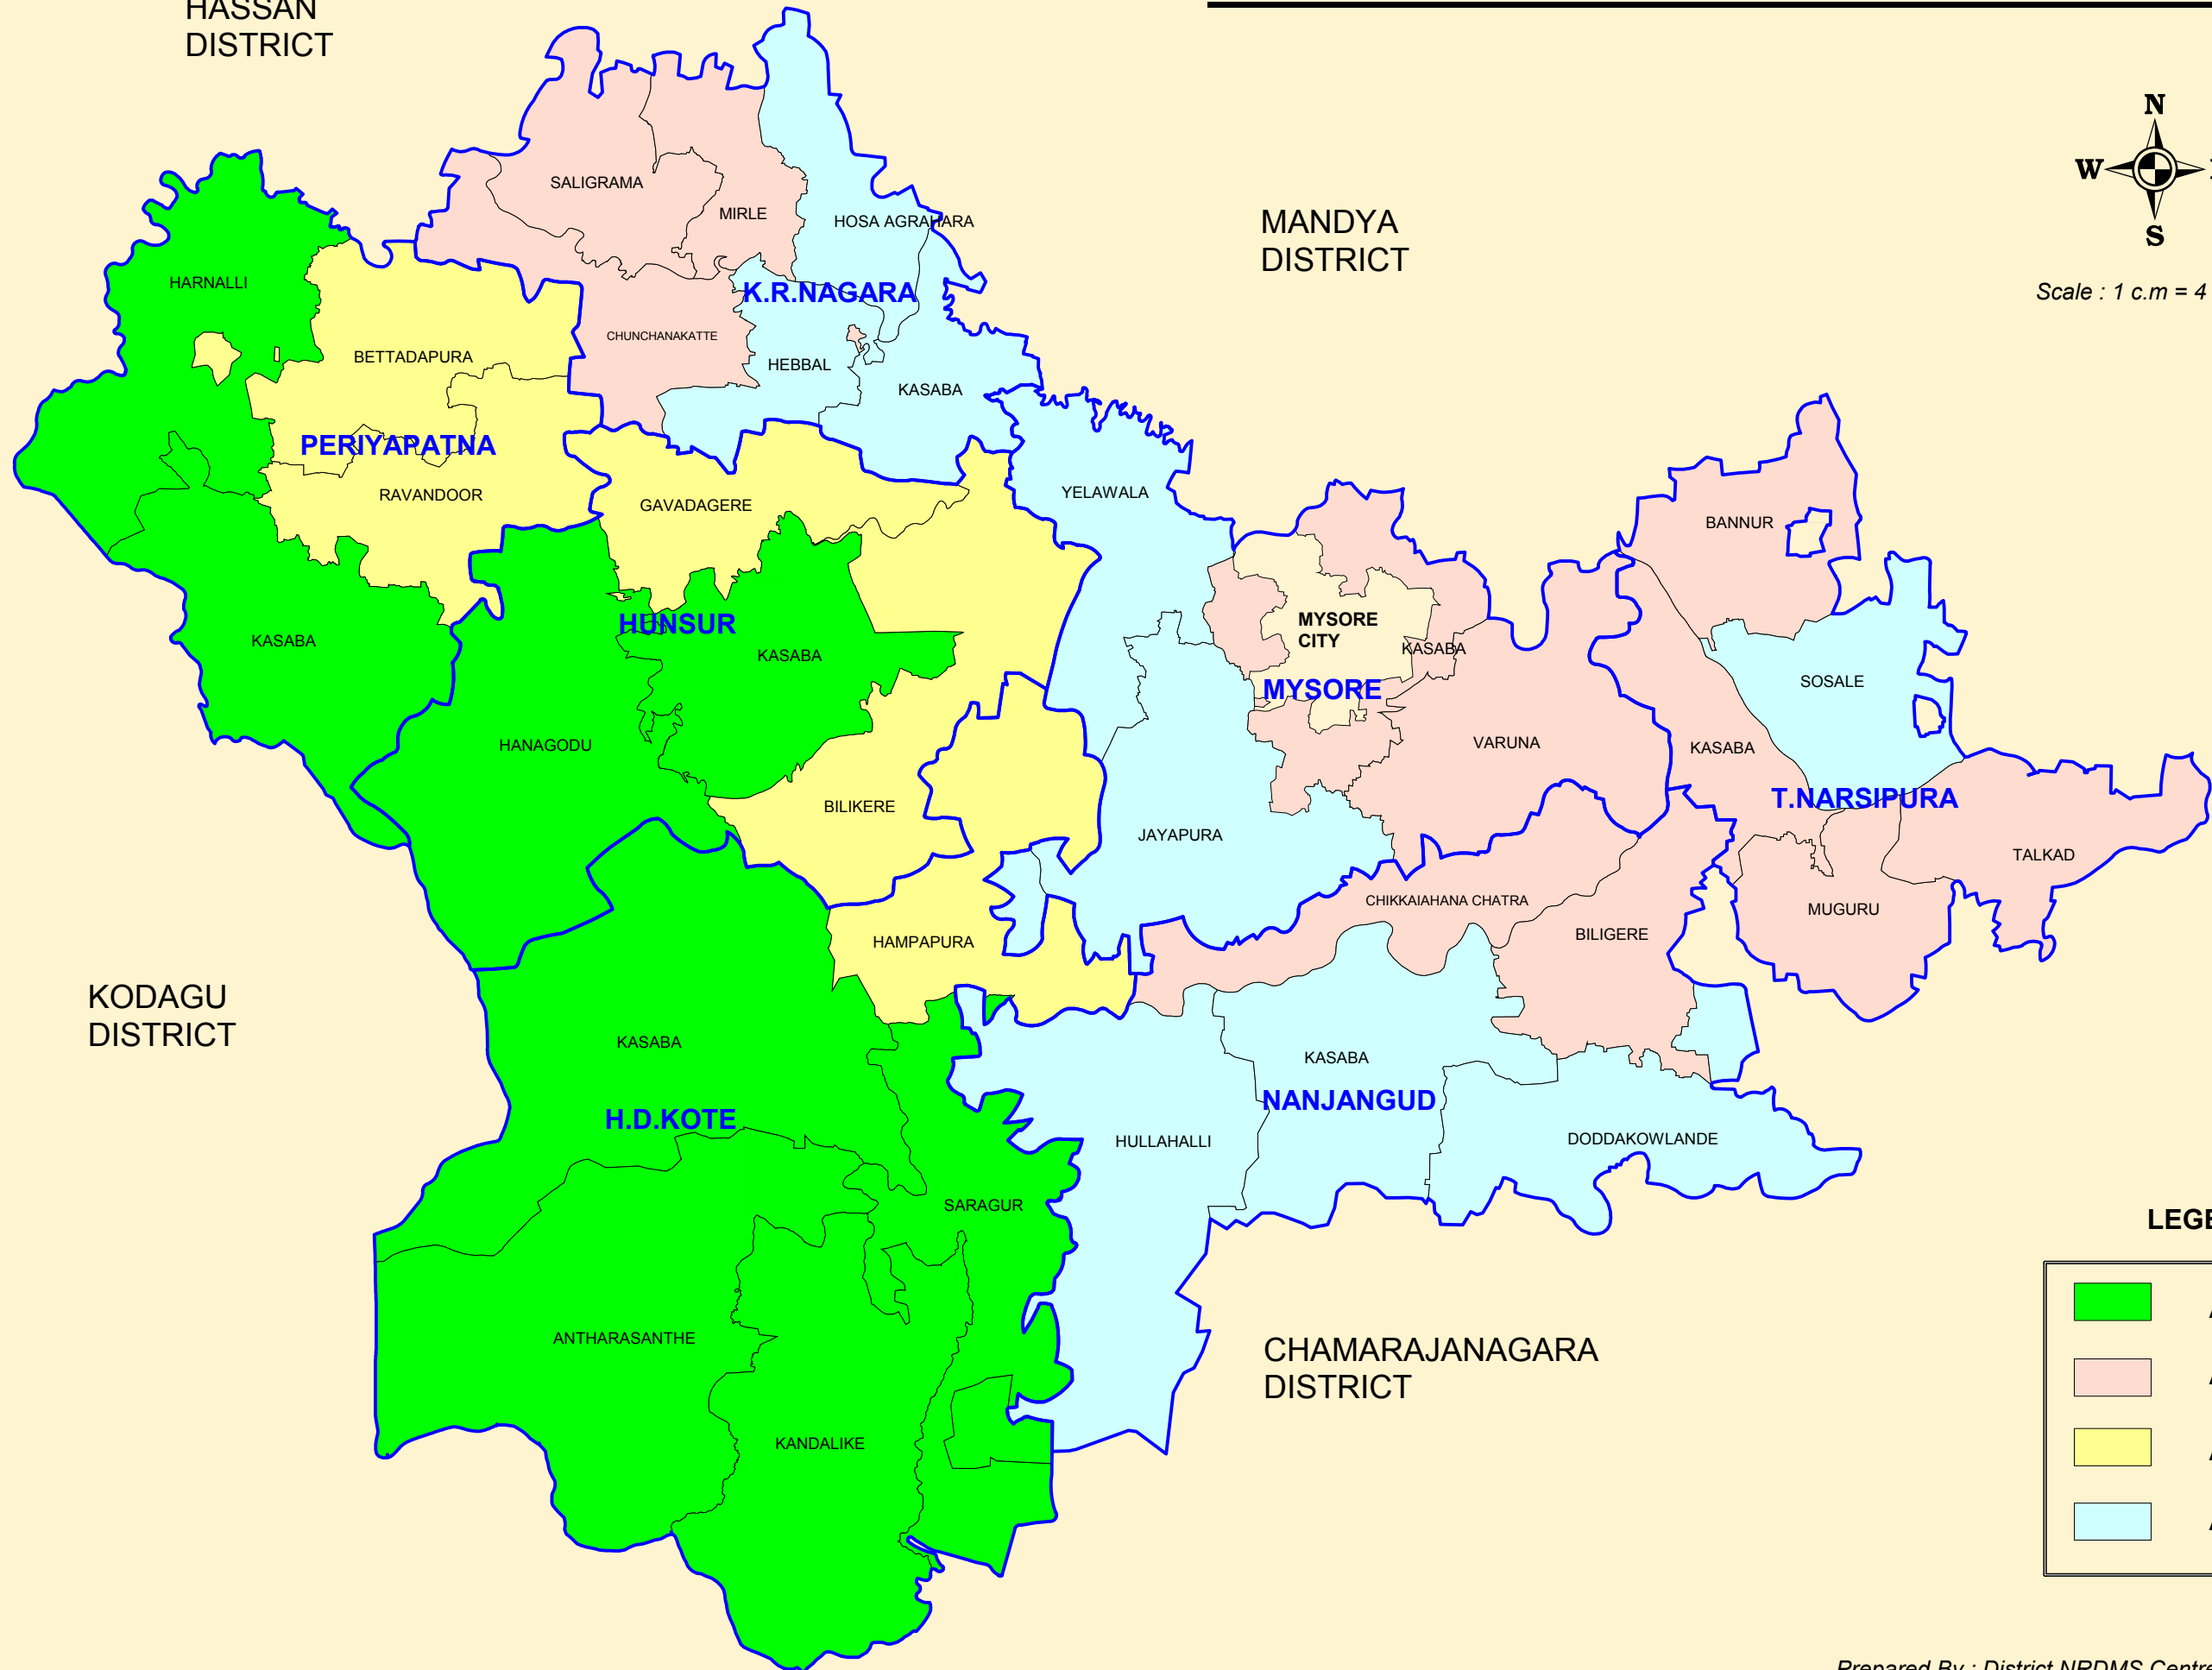

# AGRO ECOLOGICAL SITUATIONS IN MYSORE DISTRICT

HASSAN DISTRICT

Scale : 1 c.m = 4 K.m

MANDYA DISTRICT

MANDYA DISTRICT

CHAMARAJANAGARA DISTRICT

KODAGU DISTRICT

### LEGEND

	AES - 1
	AES - 2
	AES - 3
	AES - 4