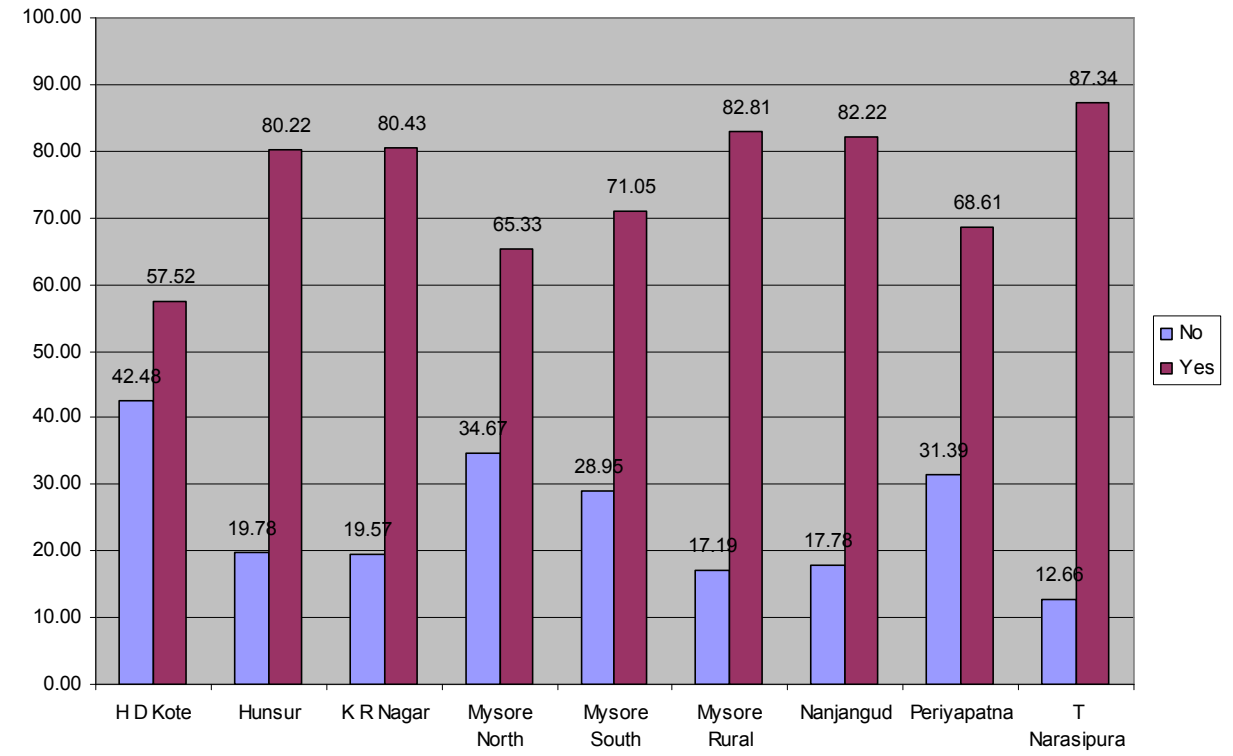

Genera Toilet Facility - Primary

Girls Toilet Facility - Primary

Compound Facility - Primary

Ramps Facility _ Primary

Source: Sarva Shika Abhiyana (2006 data)