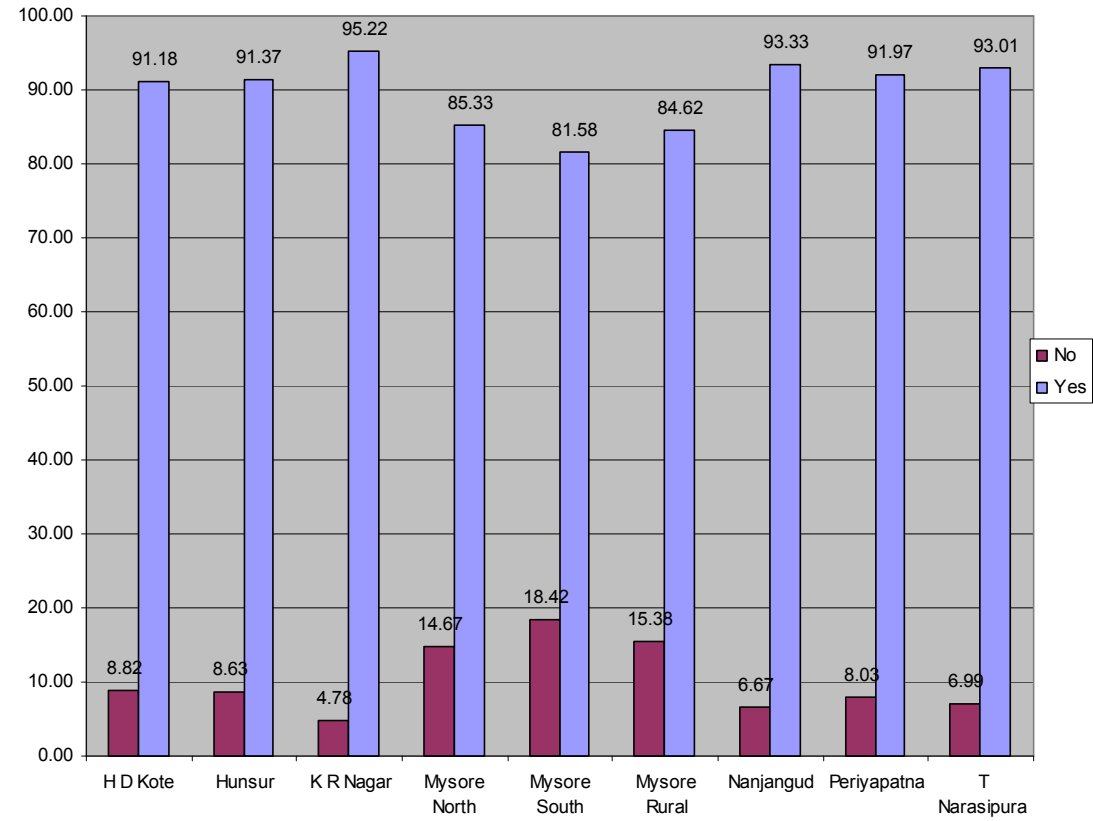

Genera Toilet Facility - Primary

Girls Toilet Facility - Primary

Compound Facility - Primary

Ramps Facility _ Primary

Source: Sarva Shika Abhiyana (2006 data)