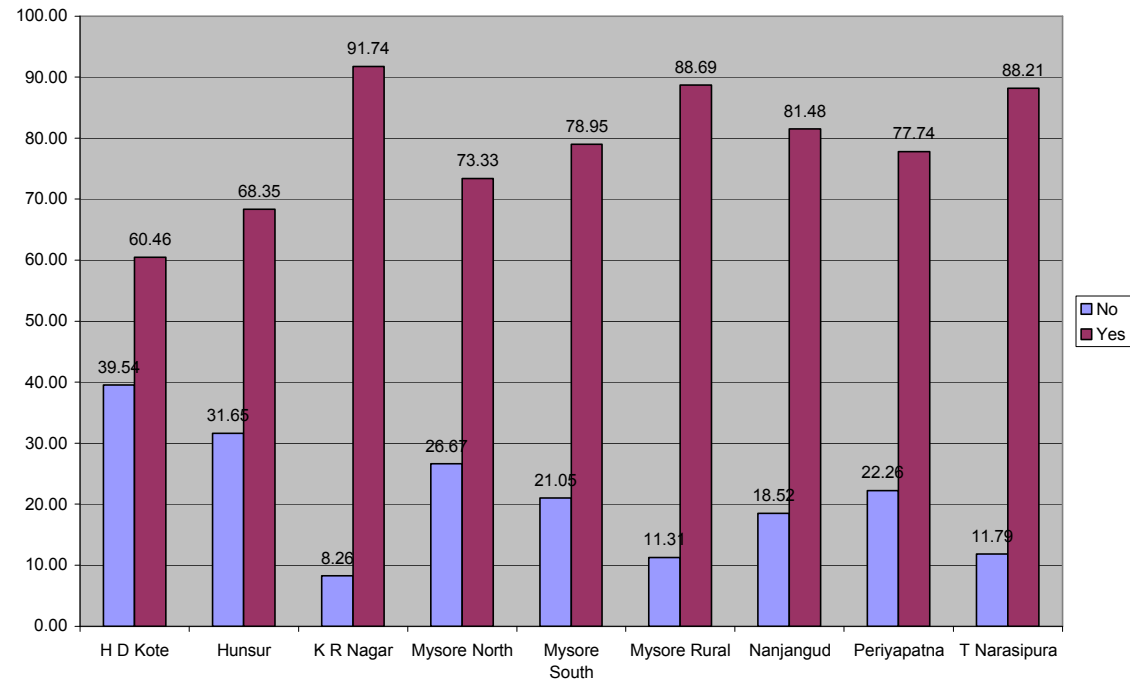

Genera Toilet Facility - Primary

Girls Toilet Facility - Primary

Compound Facility - Primary

Ramps Facility _ Primary

Source: Sarva Shika Abhiyana (2006 data)