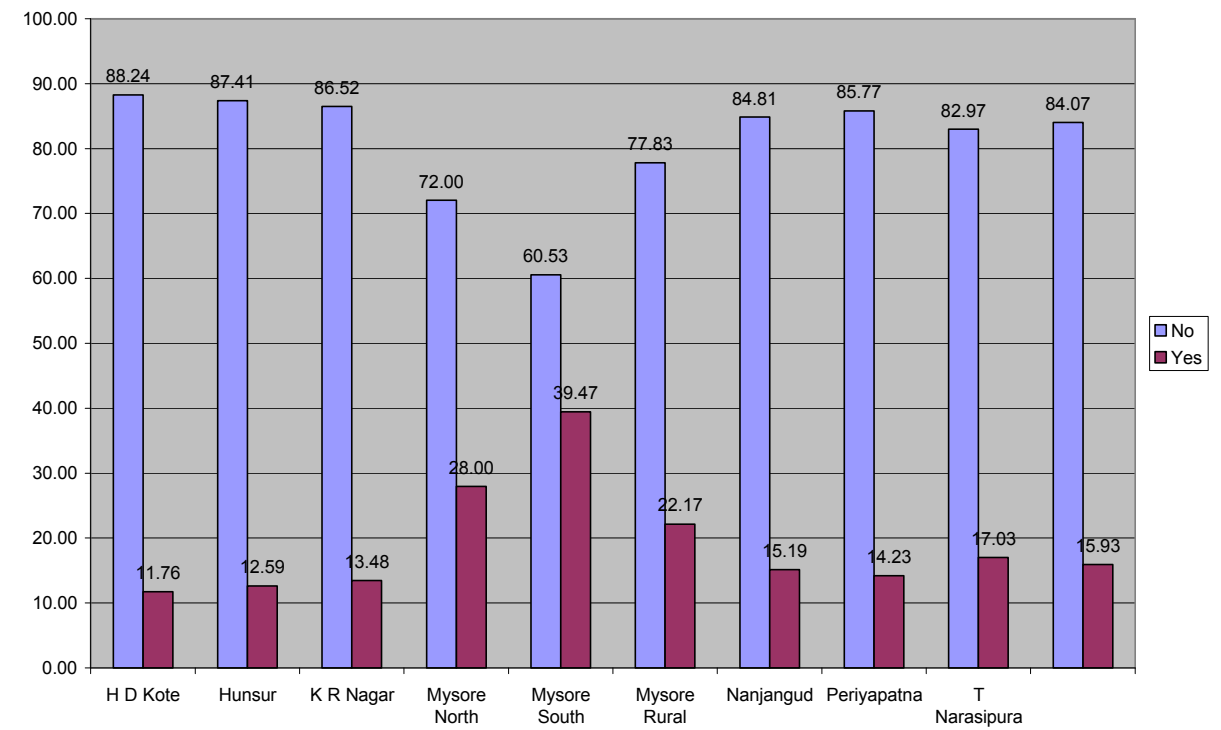

Genera Toilet Facility - Primary

Girls Toilet Facility - Primary

Compound Facility - Primary

Ramps Facility _ Primary

Source: Sarva Shika Abhiyana (2006 data)