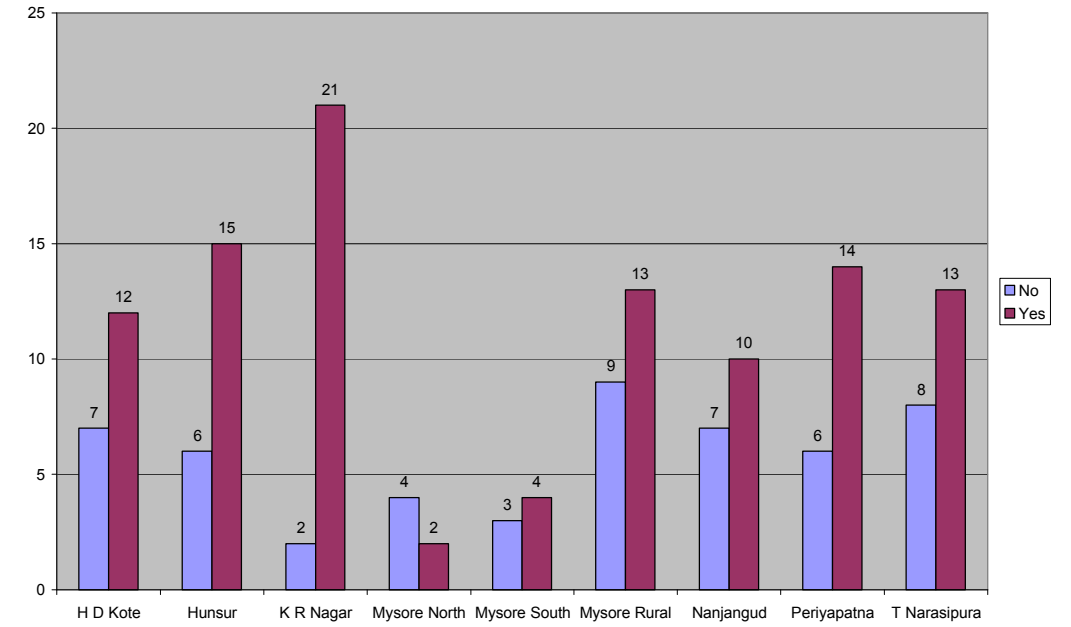

Drinking Water Facility - Secondary

General Toilet - Secondary

Girls Toilet - Secondary

Electricity_secondary

Source: Sarva Shiksha Abhiyana (2006 data)