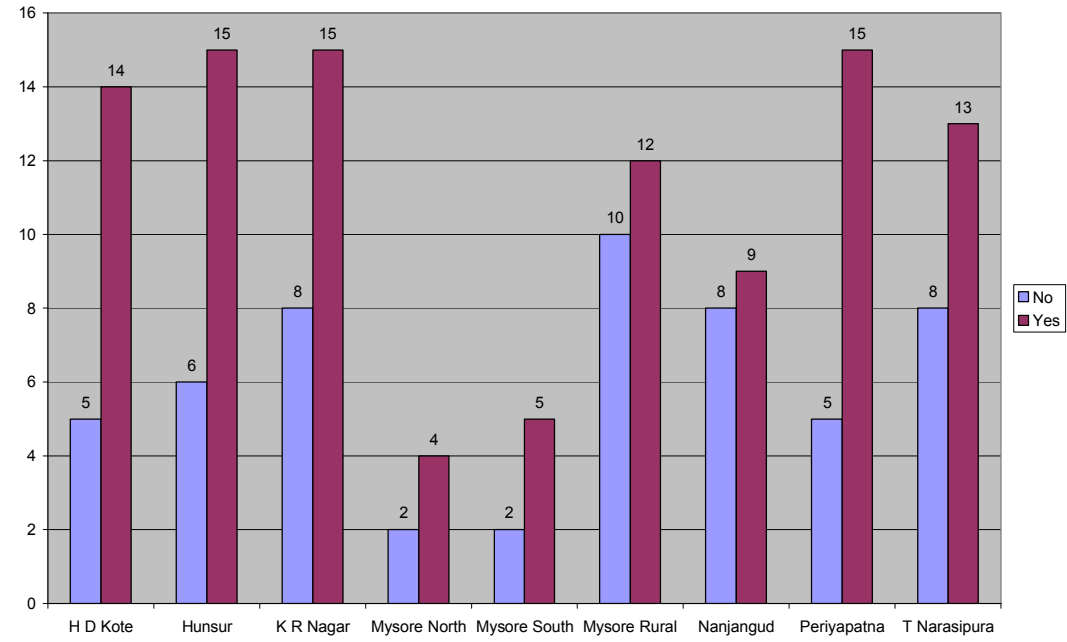

Drinking Water Facility - Secondary

General Toilet - Secondary

Girls Toilet - Secondary

Electricity_secondary

Source: Sarva Shiksha Abhiyana (2006 data)