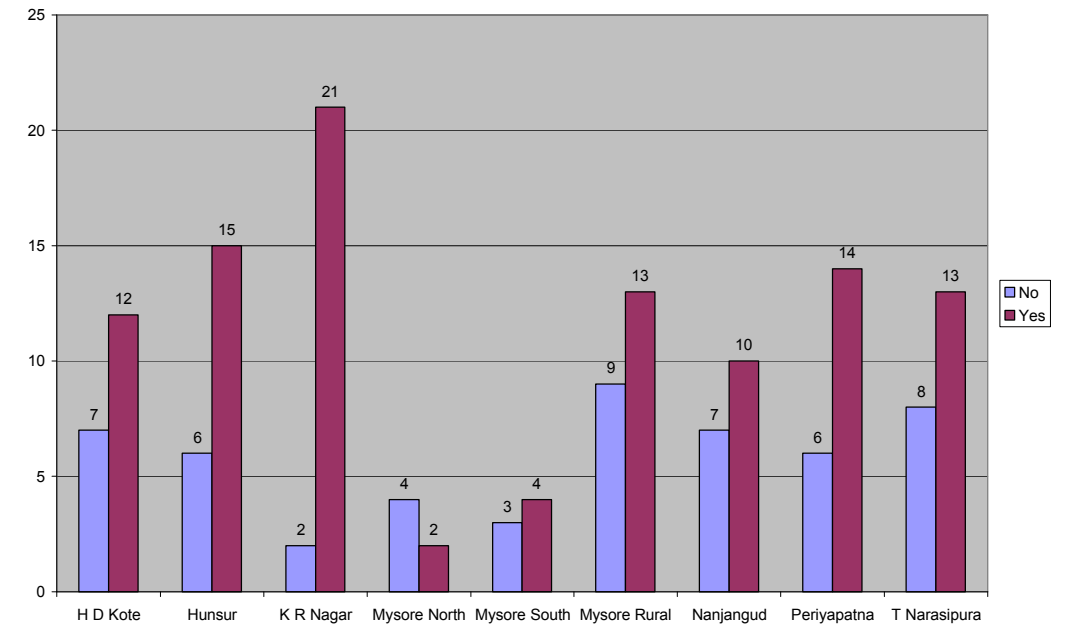

Drinking Water Facility - Secondary

General Toilet - Secondary

Girls Toilet - Secondary

Electricity_secondary

Source: Sarva Shiksha Abhiyana (2006 data)