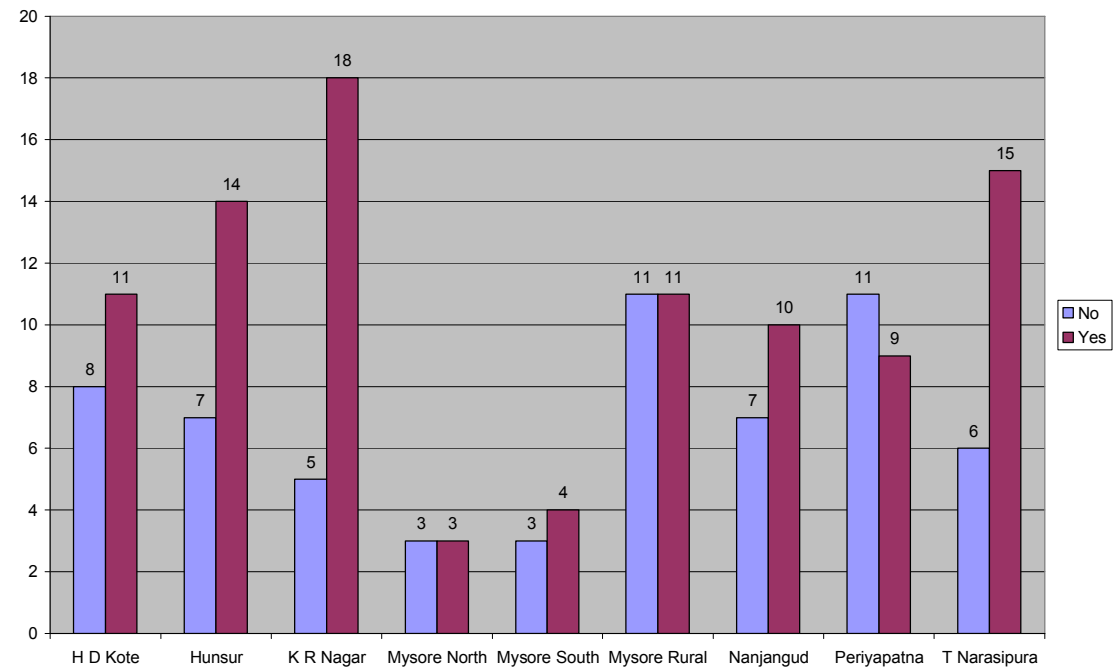

Drinking Water Facility - Secondary

General Toilet - Secondary

Girls Toilet - Secondary

Electricity_secondary

Source: Sarva Shiksha Abhiyana (2006 data)