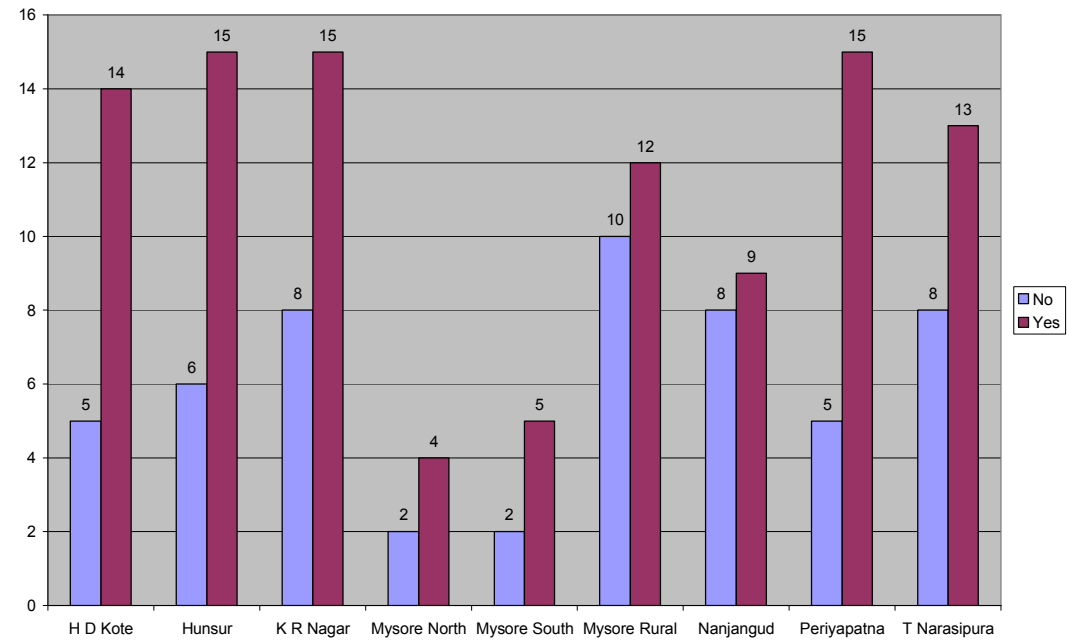

Drinking Water Facility - Secondary

General Toilet - Secondary

Girls Toilet - Secondary

Electricity_secondary

Source: Sarva Shiksha Abhiyana (2006 data)