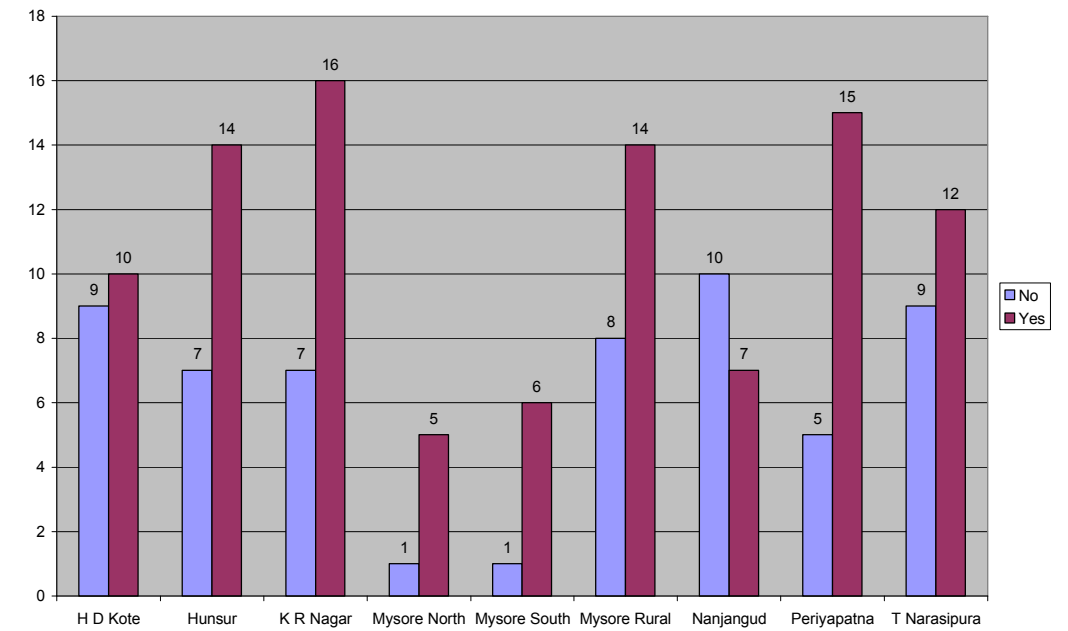

Drinking Water Facility - Secondary

General Toilet - Secondary

Girls Toilet - Secondary

Electricity_secondary

Source: Sarva Shiksha Abhiyana (2006 data)