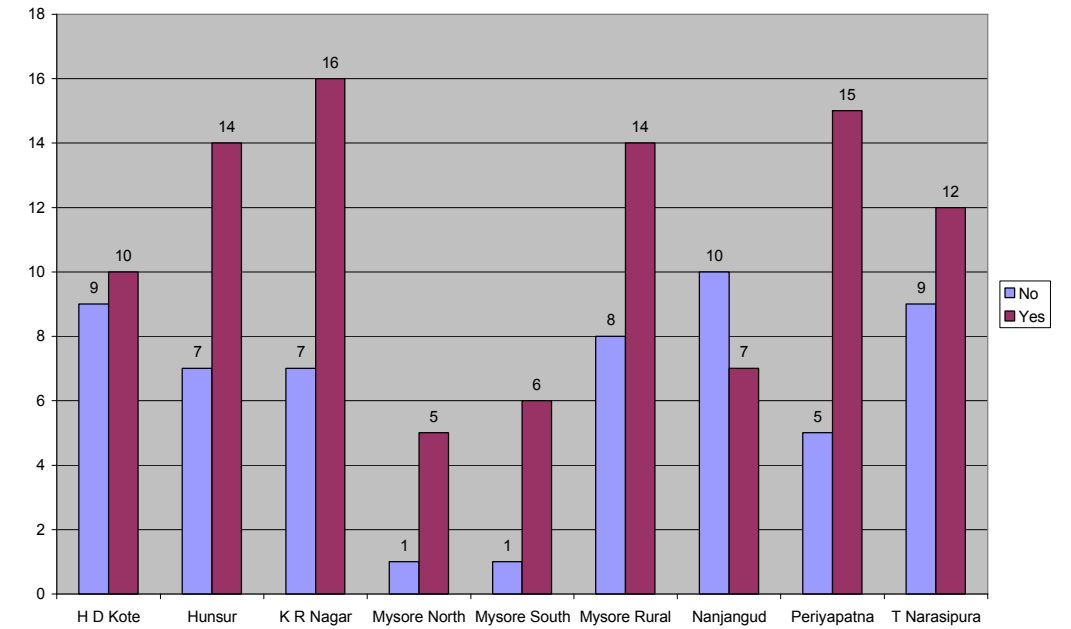

Drinking Water Facility - Secondary

General Toilet - Secondary

Girls Toilet - Secondary

Electricity_secondary

Source: Sarva Shiksha Abhiyana (2006 data)