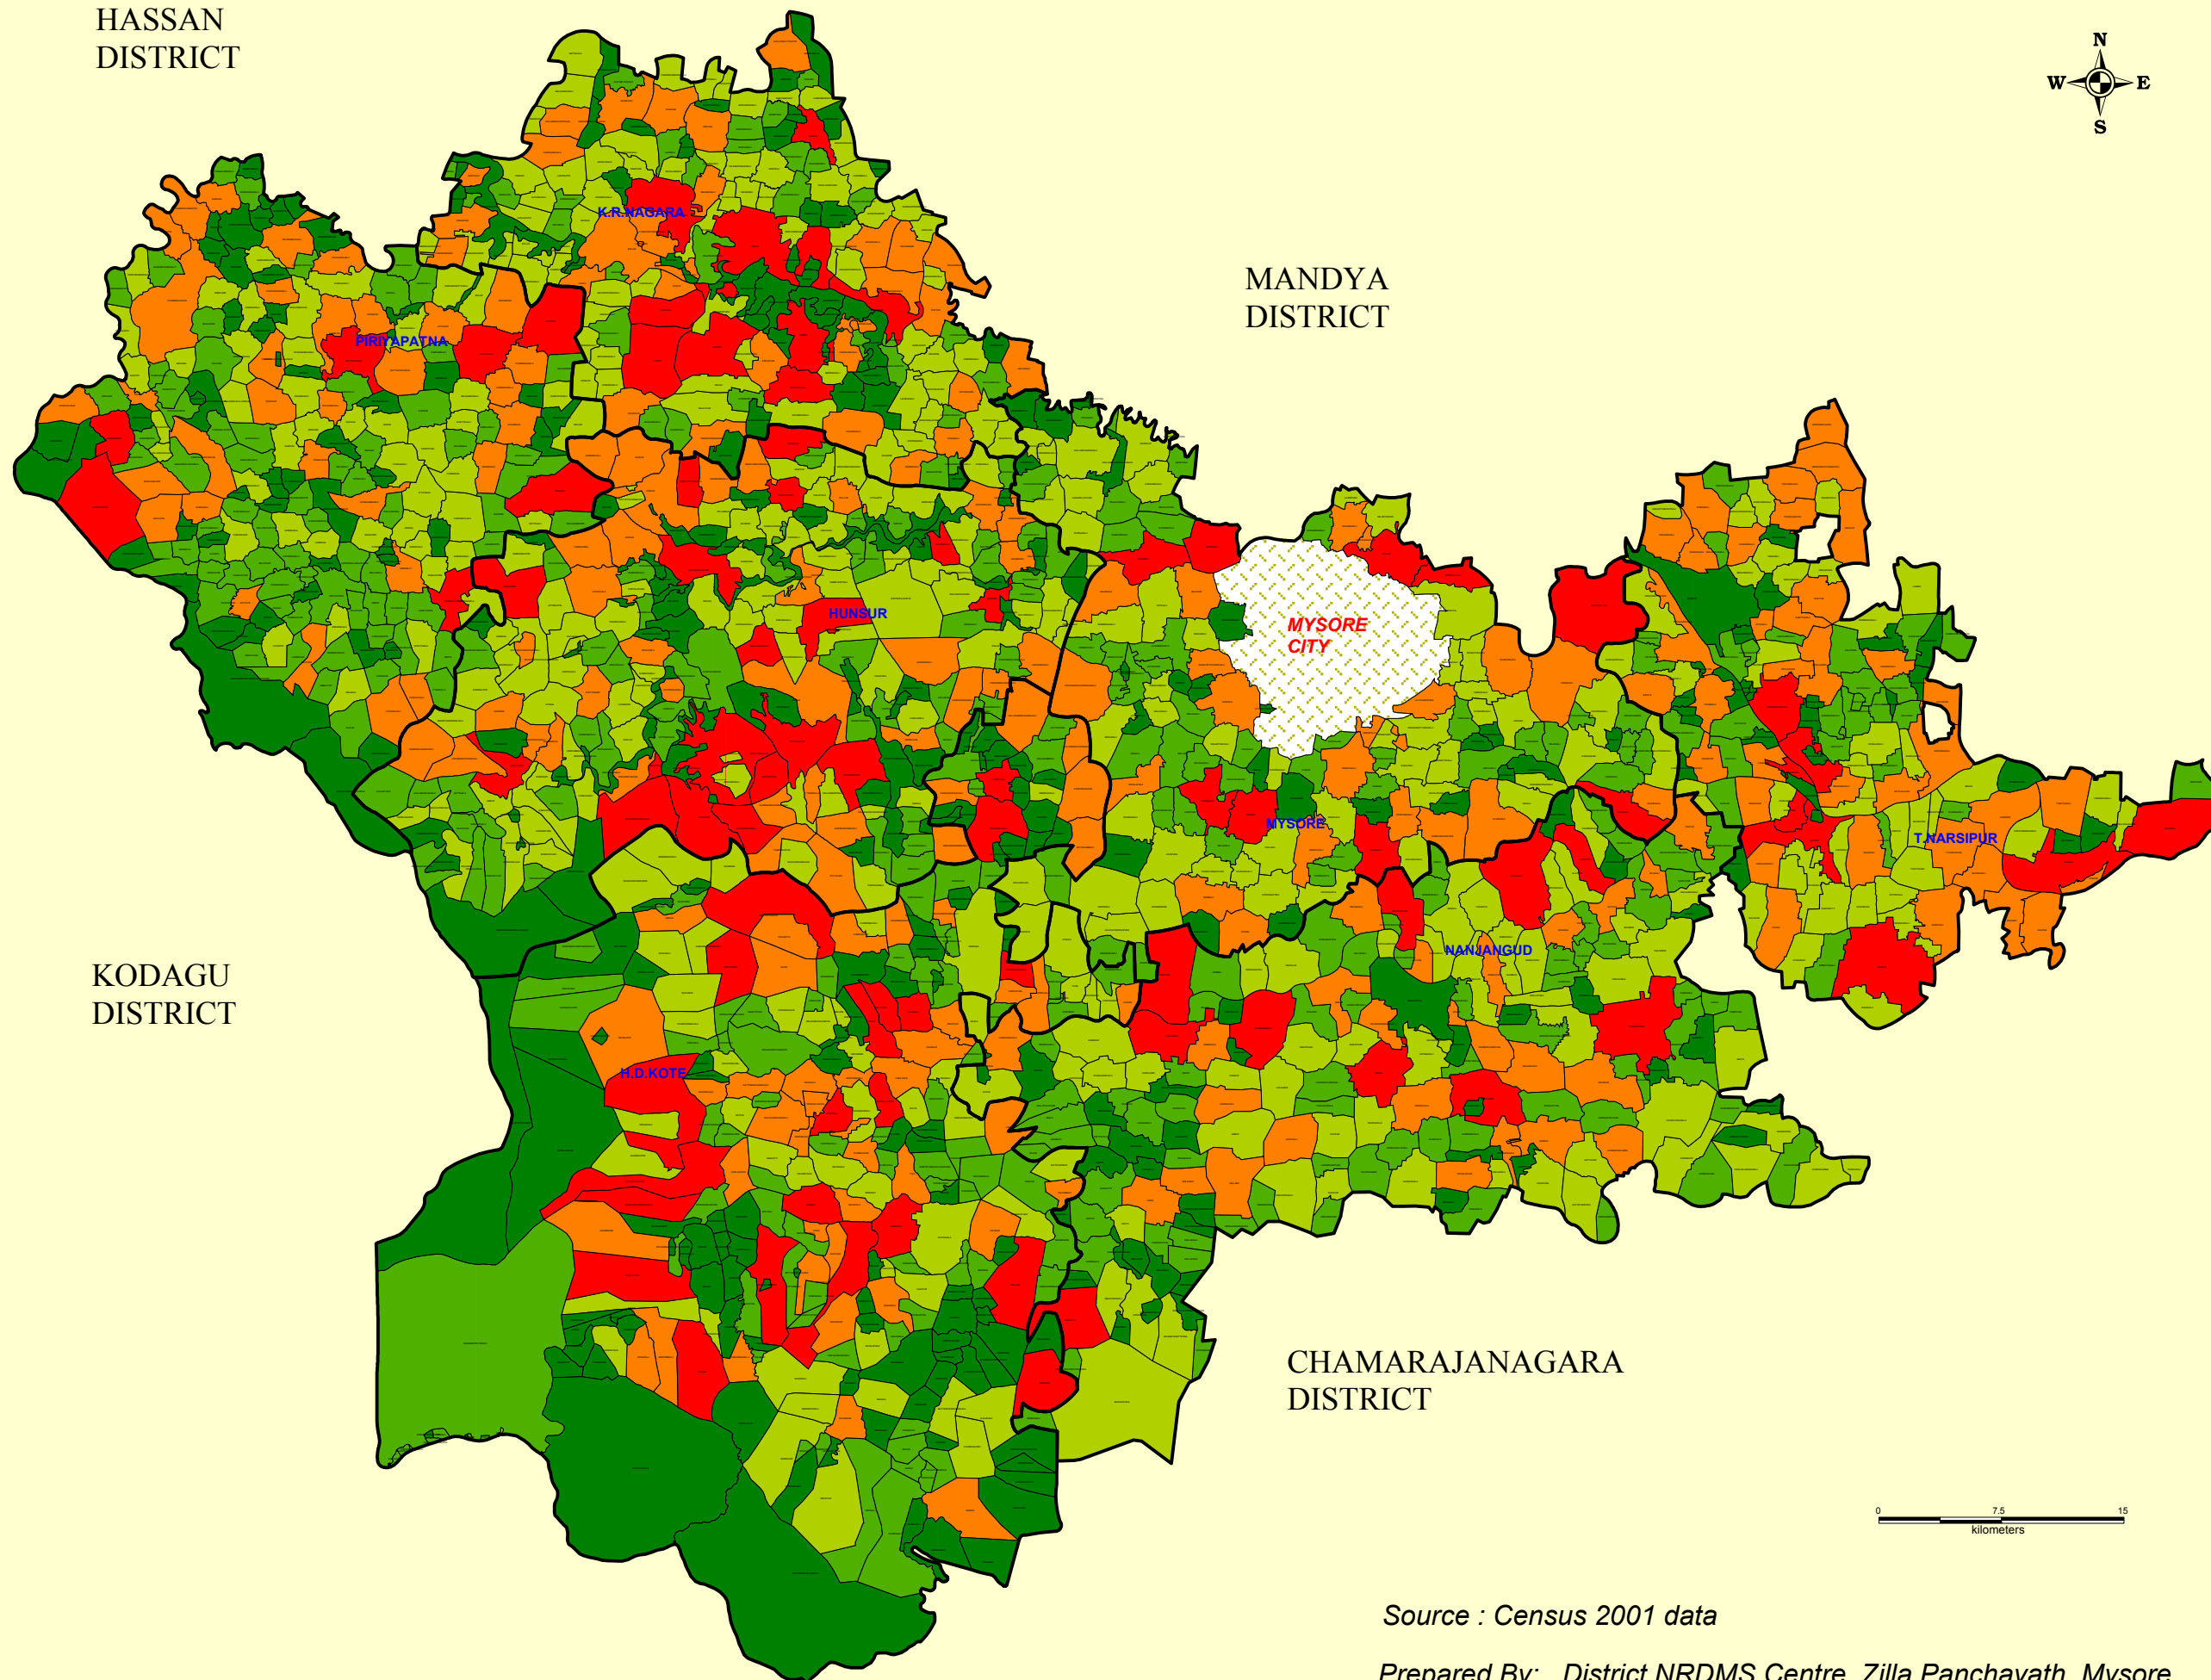

POPULATION DISTRIBUTION - MYSORE DISTRICT (RURAL)

HASSAN
DISTRICT

MANDYA
DISTRICT

KODAGU
DISTRICT

CHAMARAJANAGARA
DISTRICT

Periyapatna
Population range

- 3,380 to 5,840 (7)
- 1,620 to 3,380 (32)
- 940 to 1,620 (46)
- 430 to 940 (69)
- 0 to 430 (49)

Nanjangud
Population range

- 4,260 to 8,280 (10)
- 2,620 to 4,260 (25)
- 1,480 to 2,620 (53)
- 500 to 1,480 (66)
- 0 to 500 (36)

Mysore
Population range

- 4,800 to 8,330 (9)
- 2,510 to 4,800 (20)
- 1,230 to 2,510 (48)
- 410 to 1,230 (41)
- 0 to 410 (25)

K.R.Nagara
Population range

- 3,500 to 11,800 (10)
- 1,600 to 3,500 (30)
- 700 to 1,600 (66)
- 300 to 700 (30)
- 0 to 300 (42)

Hunsur
Population range

- 2,480 to 5,460 (18)
- 1,290 to 2,480 (35)
- 690 to 1,290 (66)
- 250 to 690 (48)
- 0 to 250 (46)

H.D.Kote
Population range

- 2,440 to 9,940 (21)
- 1,310 to 2,440 (43)
- 750 to 1,310 (48)
- 260 to 750 (75)
- 0 to 260 (94)

T.Narsipur
Population range

- 4,500 to 12,100 (8)
- 2,200 to 4,500 (36)
- 1,100 to 2,200 (37)
- 600 to 1,100 (27)
- 0 to 600 (24)