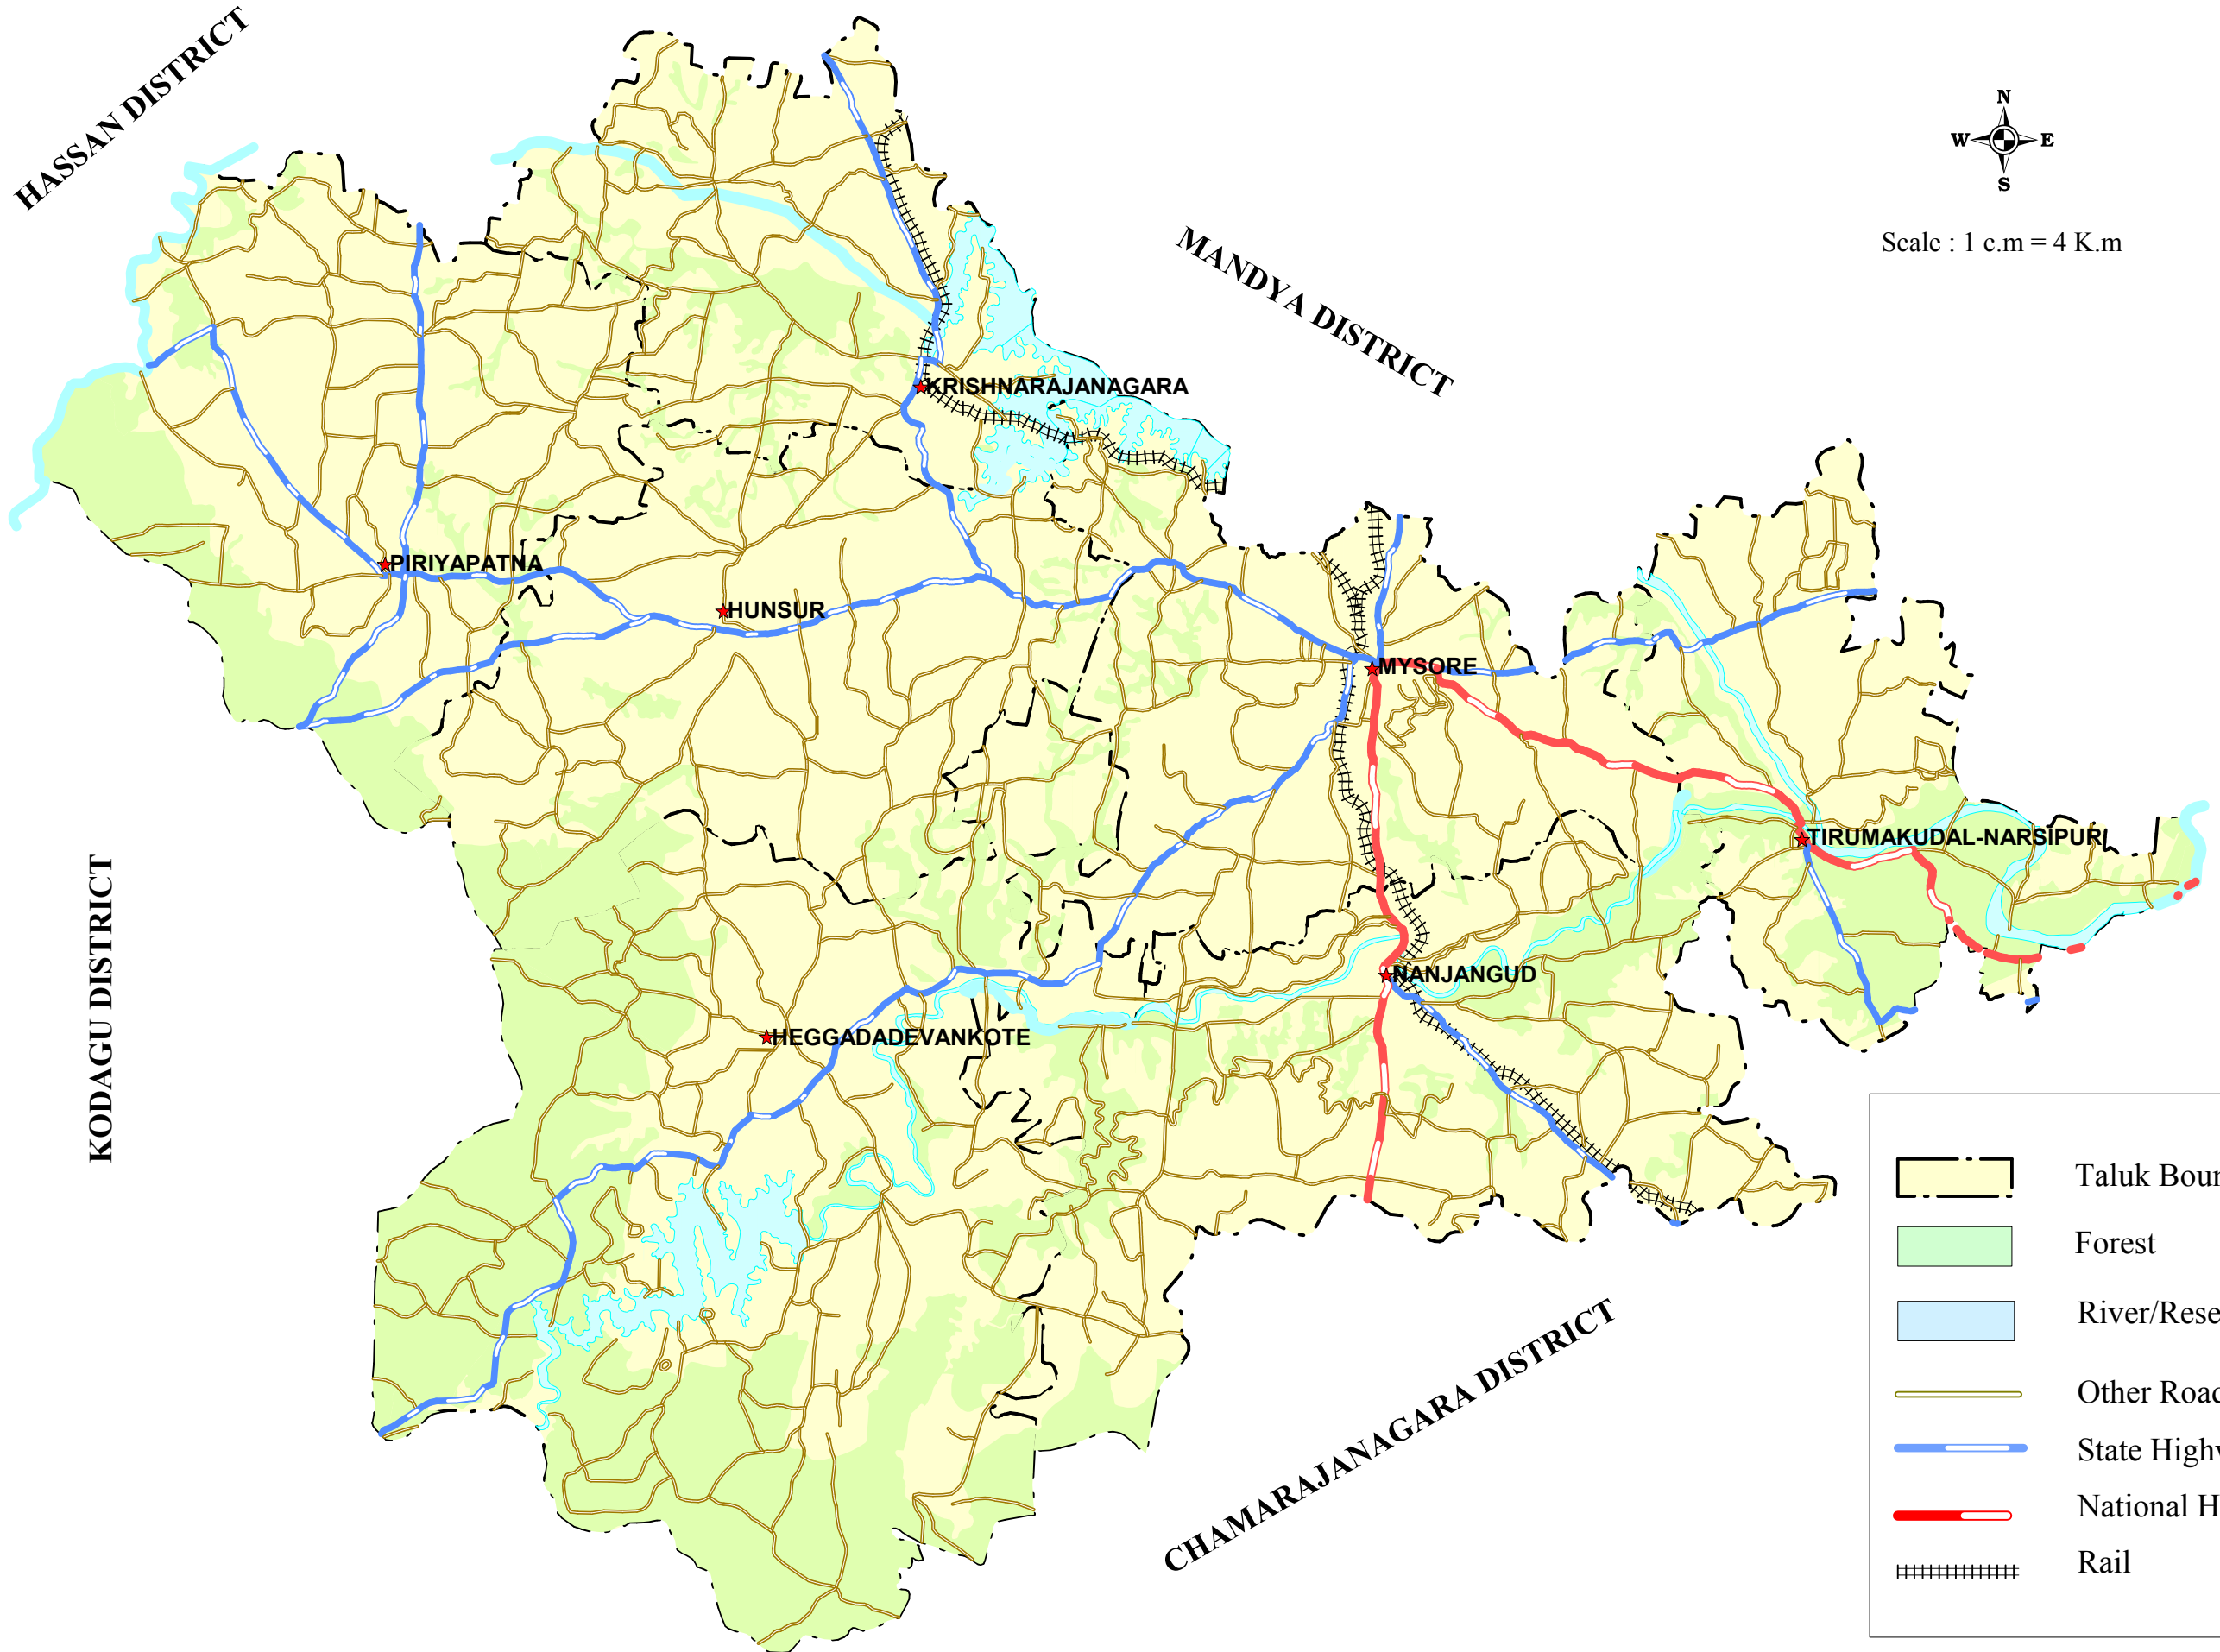

ROAD - RAIL MAP OF MYSORE DISTRICT

Scale : 1 c.m = 4 K.m

	Taluk Boundary
	Forest
	River/Reservoir
	Other Roads
	State Highway
	National Highway
	Rail