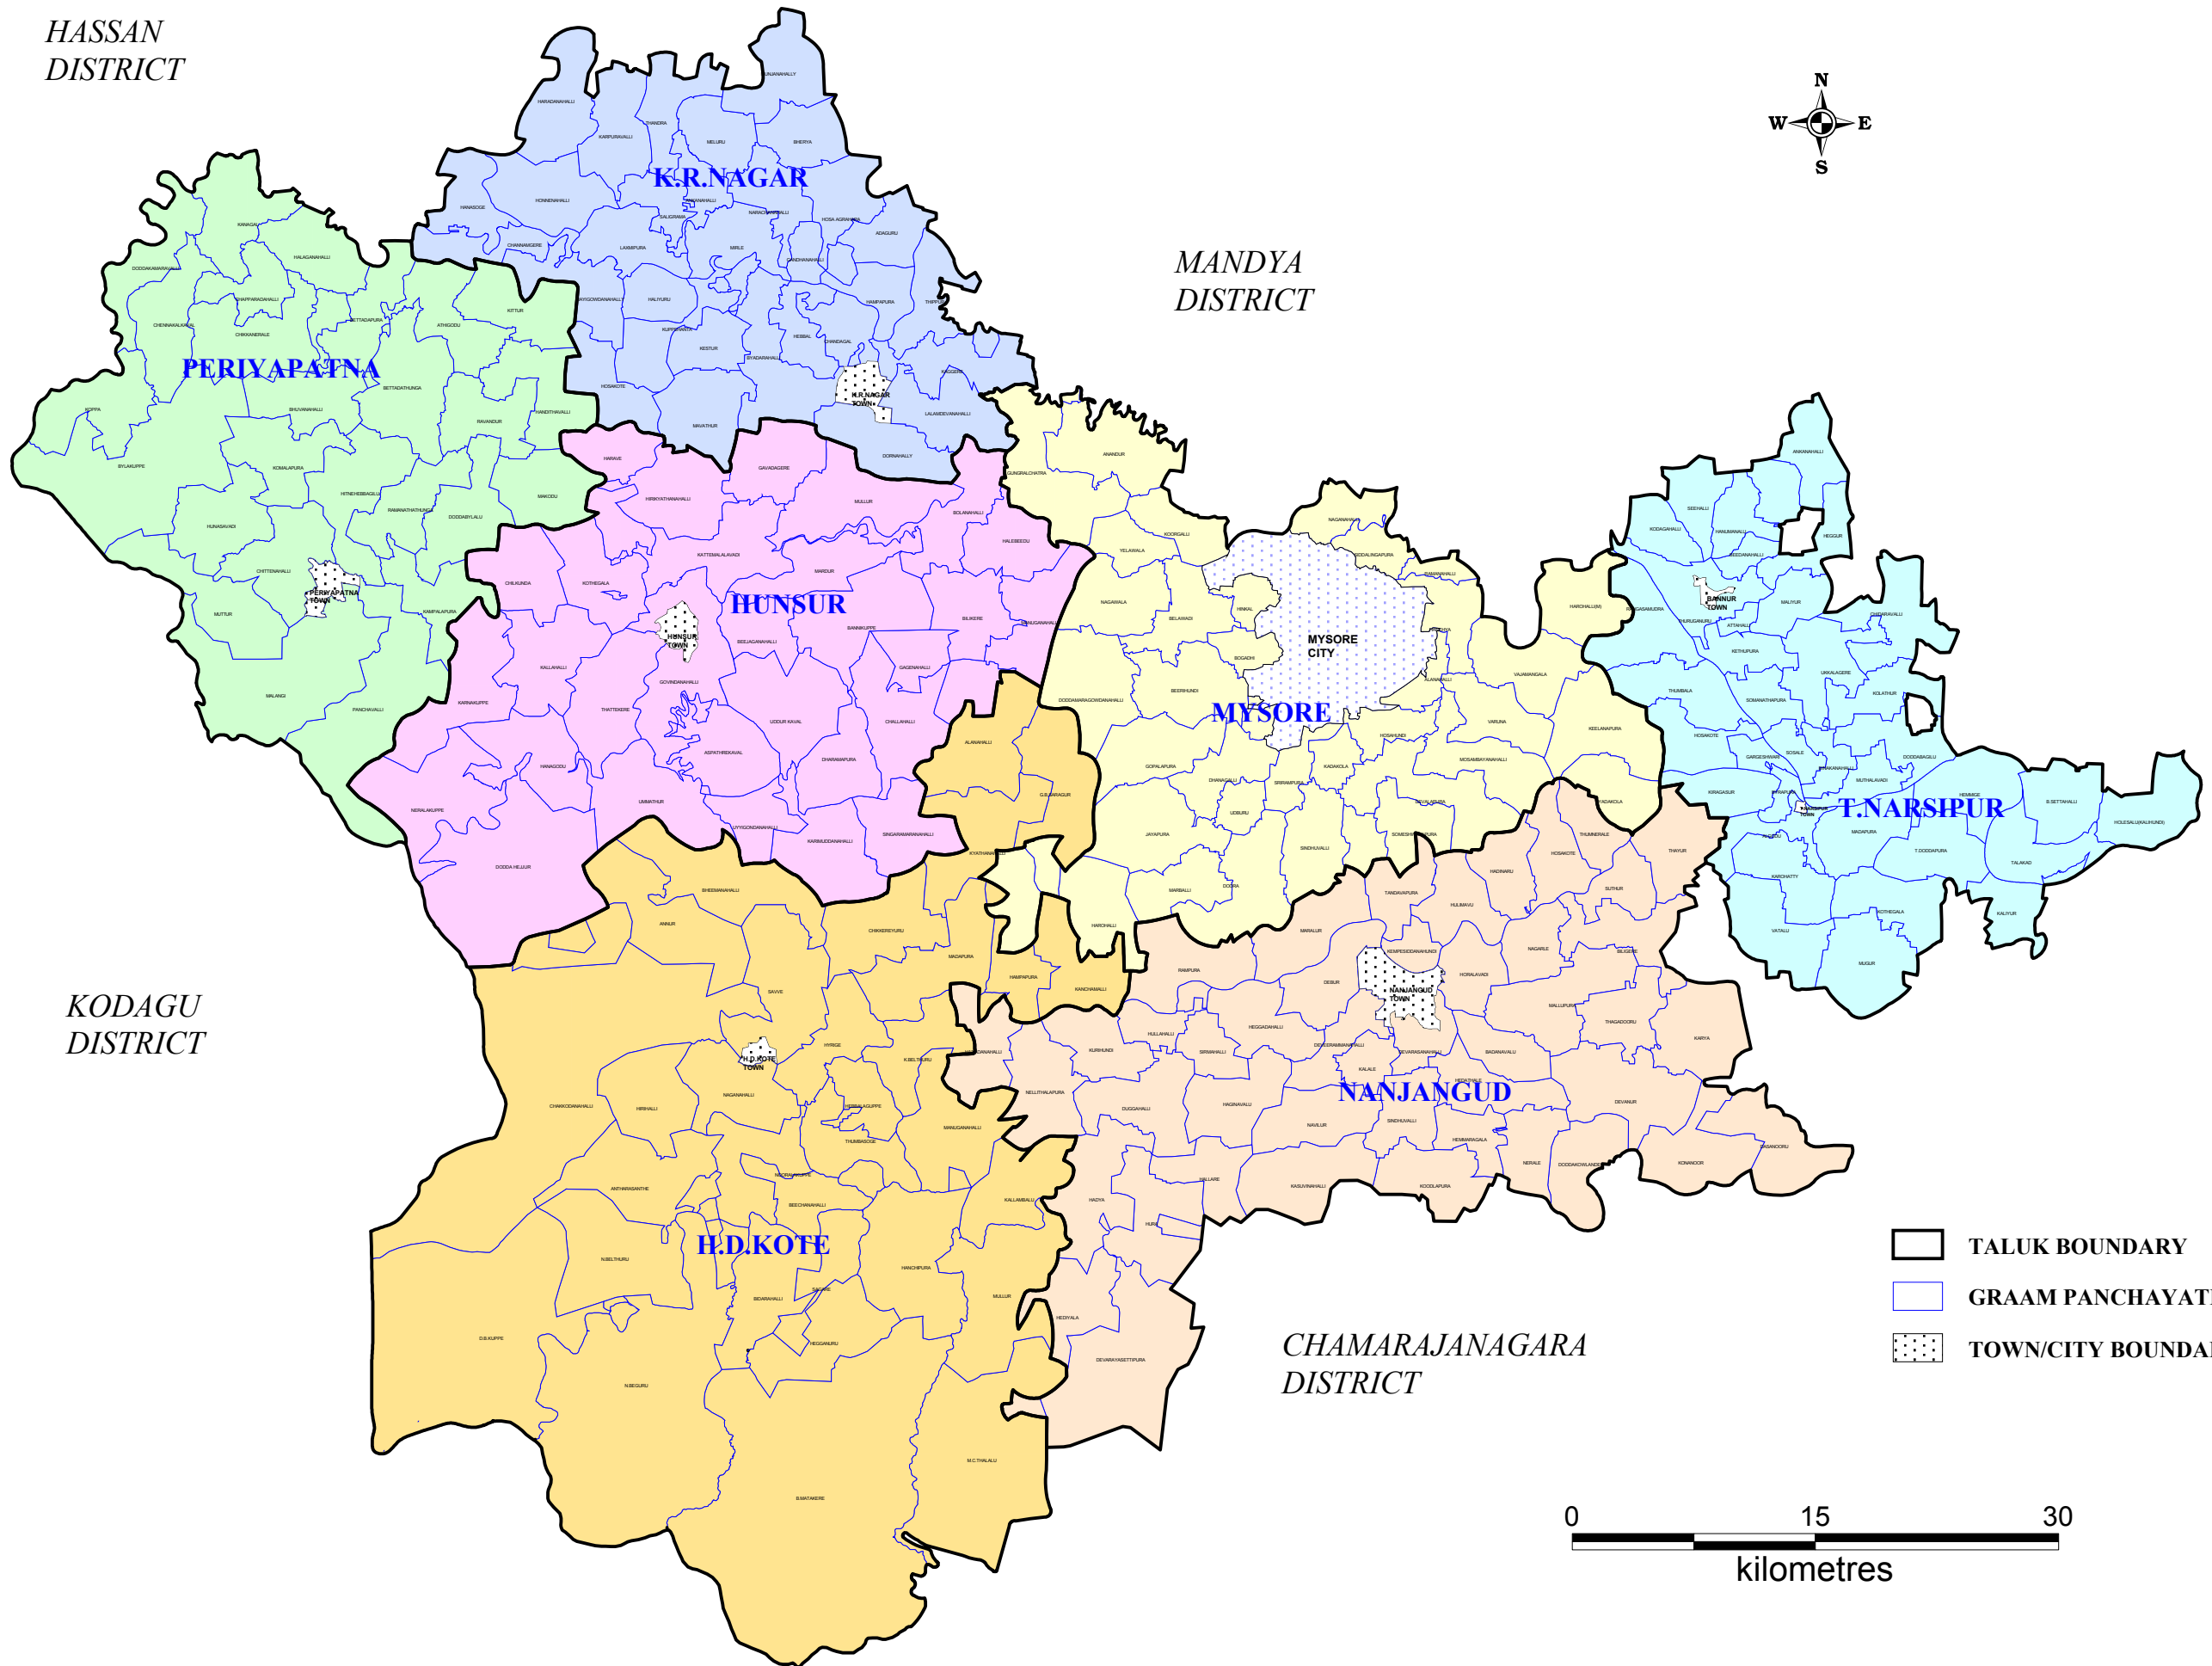

TALUK AND GRAAM PANCHAYATH BOUNDARIES - MYSORE DISTRICT

HASSAN
DISTRICT

MANDYA
DISTRICT

KODAGU
DISTRICT

CHAMARAJANAGARA
DISTRICT

- TALUK BOUNDARY
- GRAAM PANCHAYATH BOUNDARY
- TOWN/CITY BOUNDARY