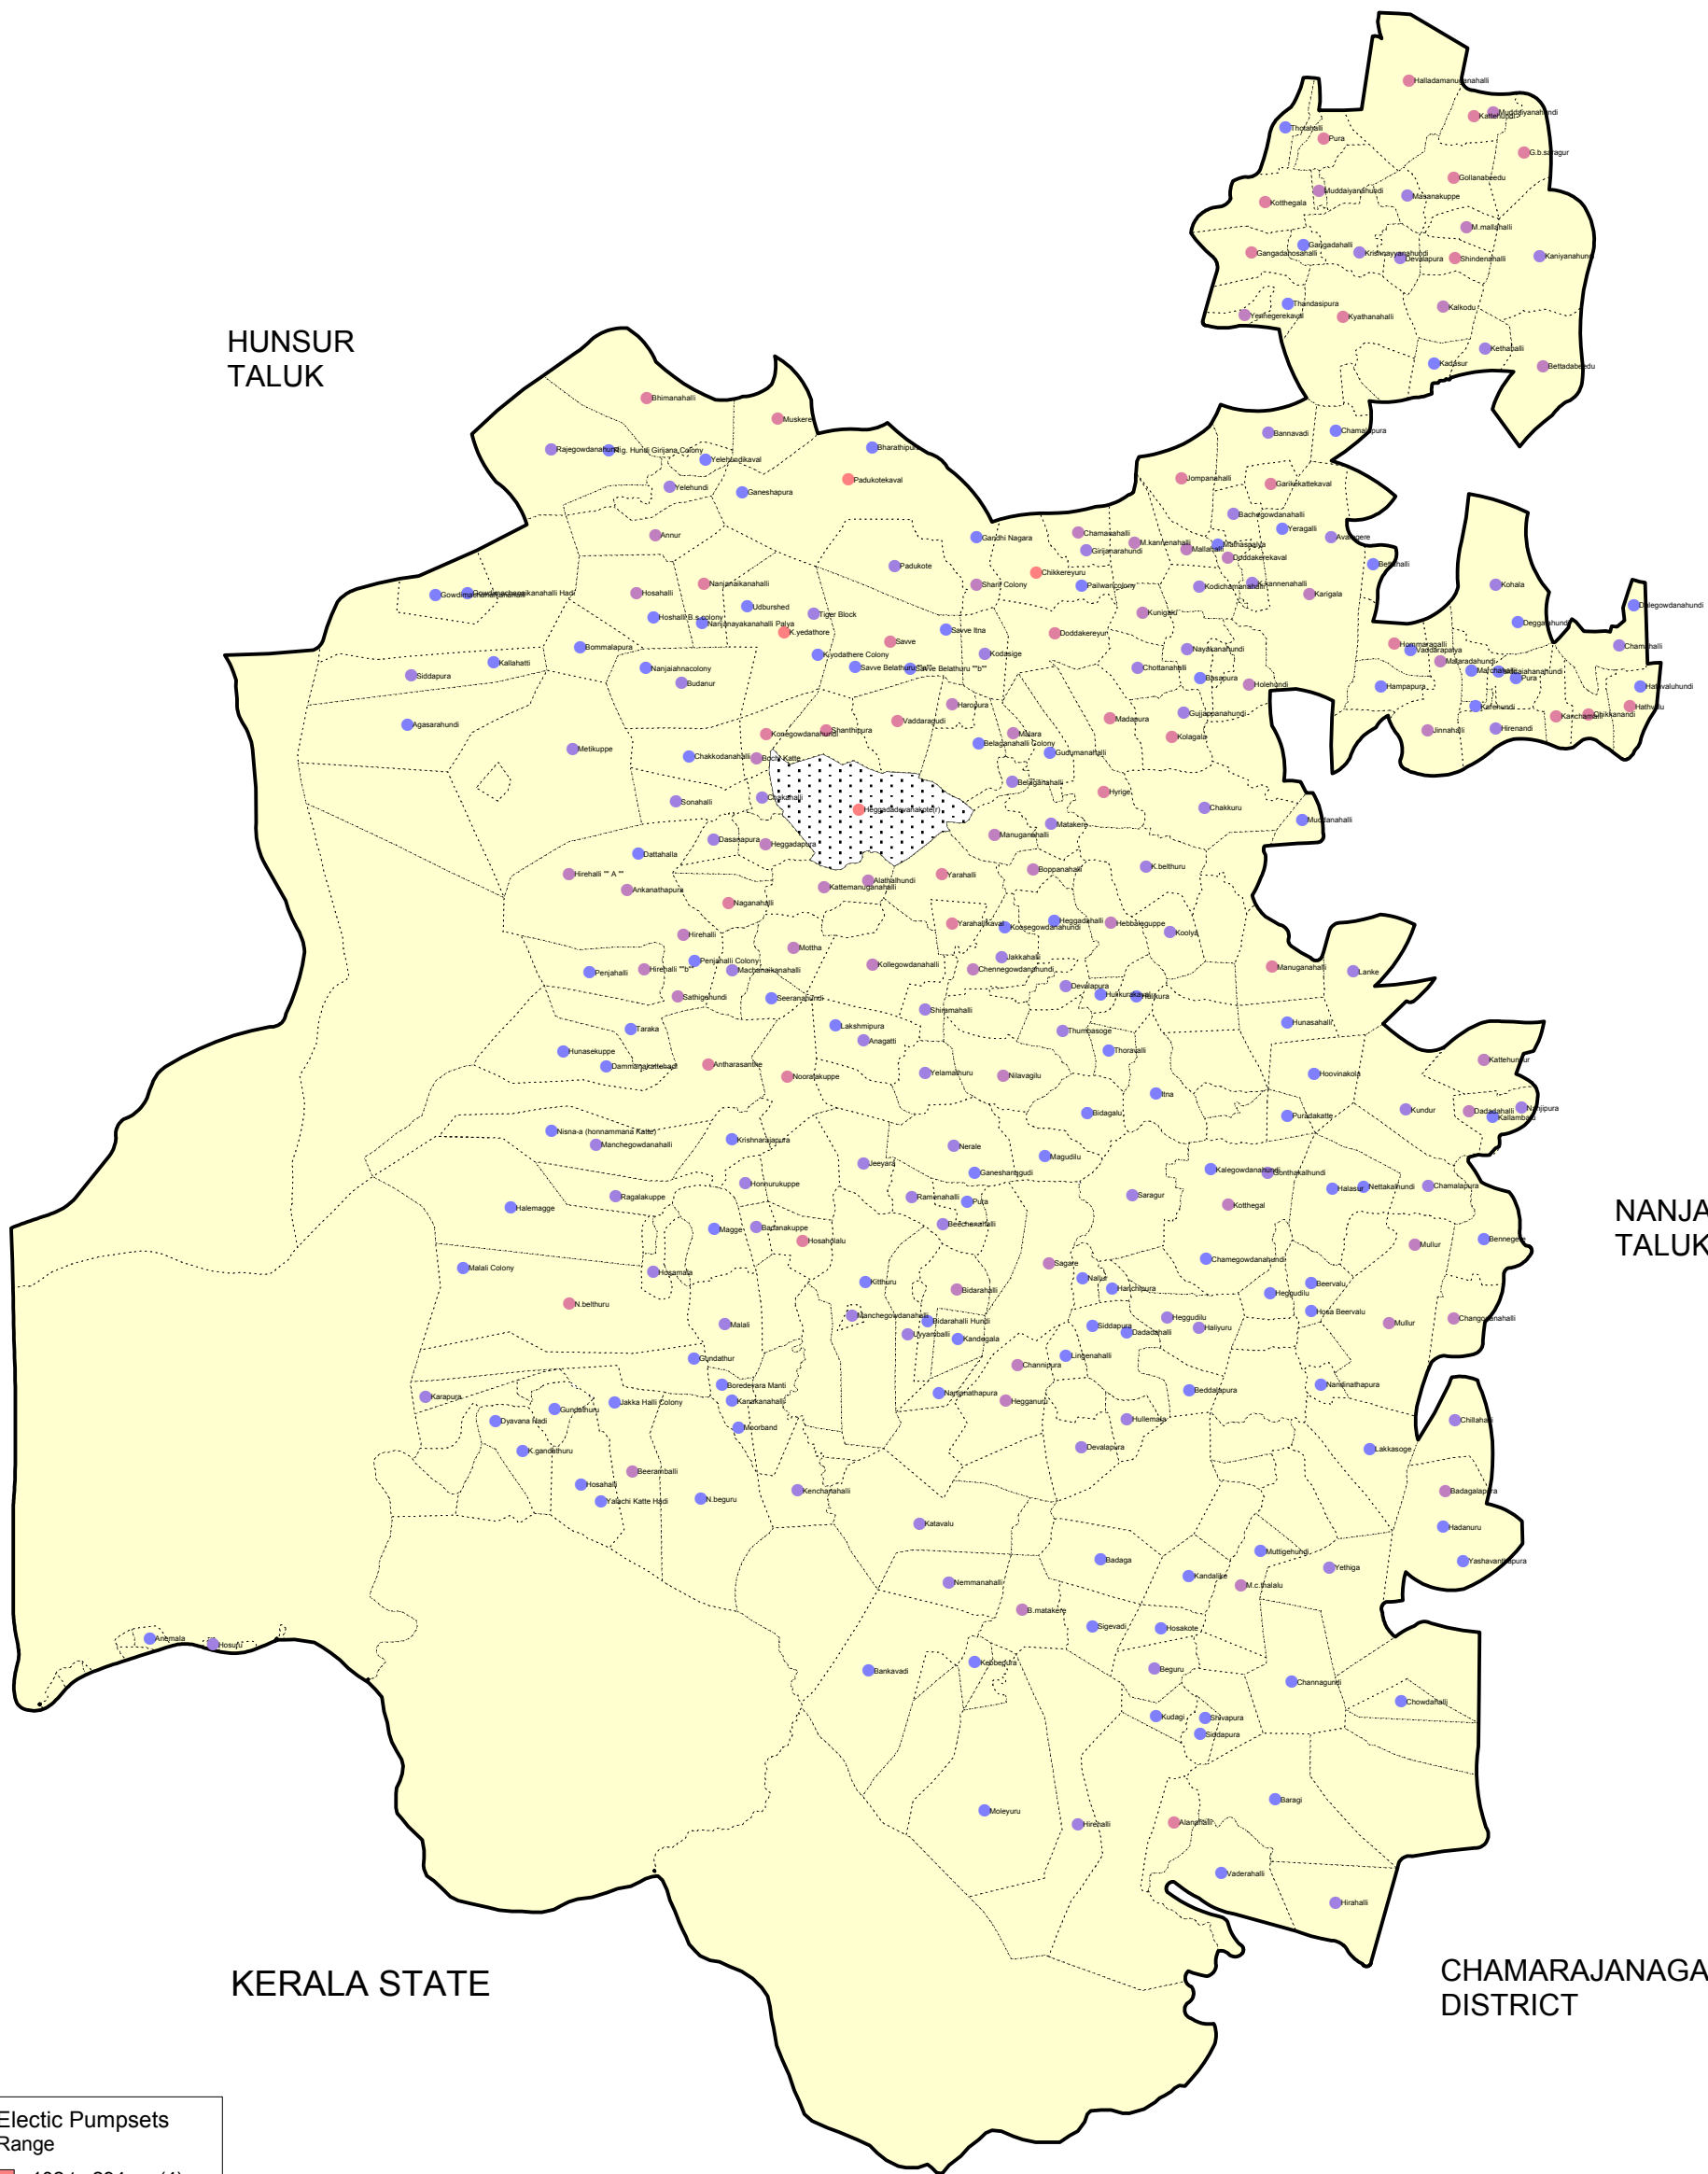

# H.D.KOTE TALUK - ELECTRIC PUMPSETS

MYSORE  
TALUK

HUNSUR  
TALUK

NANJANGUD  
TALUK

KERALA STATE

CHAMARAJANAGAR  
DISTRICT

## Electric Pumpsets Range

102 to 294	(4)
37 to 102	(35)
17 to 37	(50)
7 to 17	(72)
1 to 7	(117)

Prepared By: District NRDMS Centre, Zilla Panchayath, Mysore

Source : Samanya Mahithi data (2006 - 07), Zilla Panchayath, Mysore