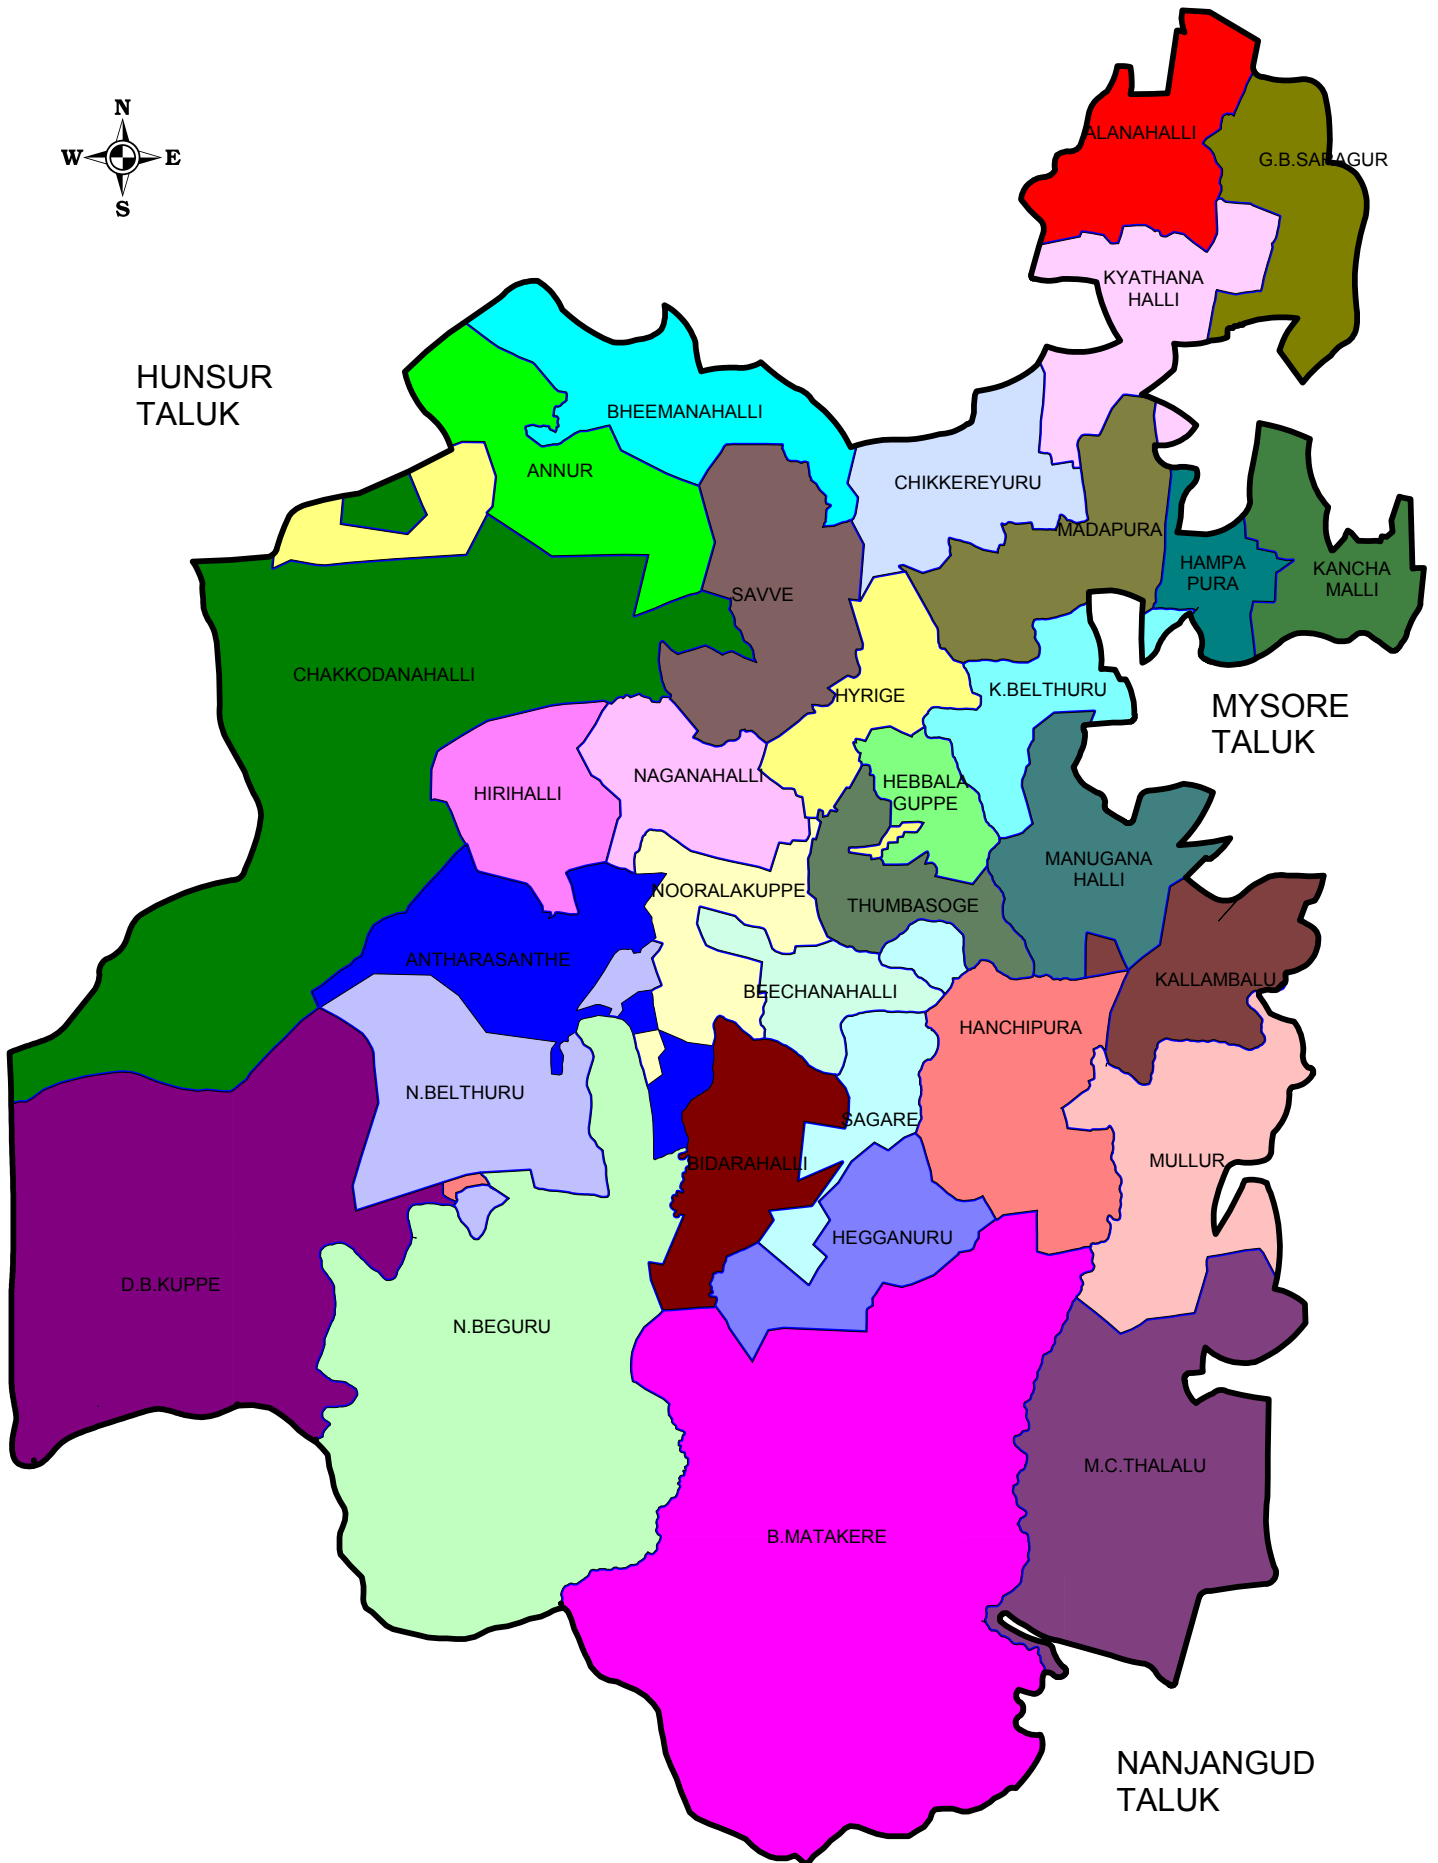

# H.D.KOTE WITH GRAM PANCHAYATHS

Prepared By: District NRDMS Centre,  
Zill Panchayath, Mysore

Scale: 1 cm = 2.5 K.m