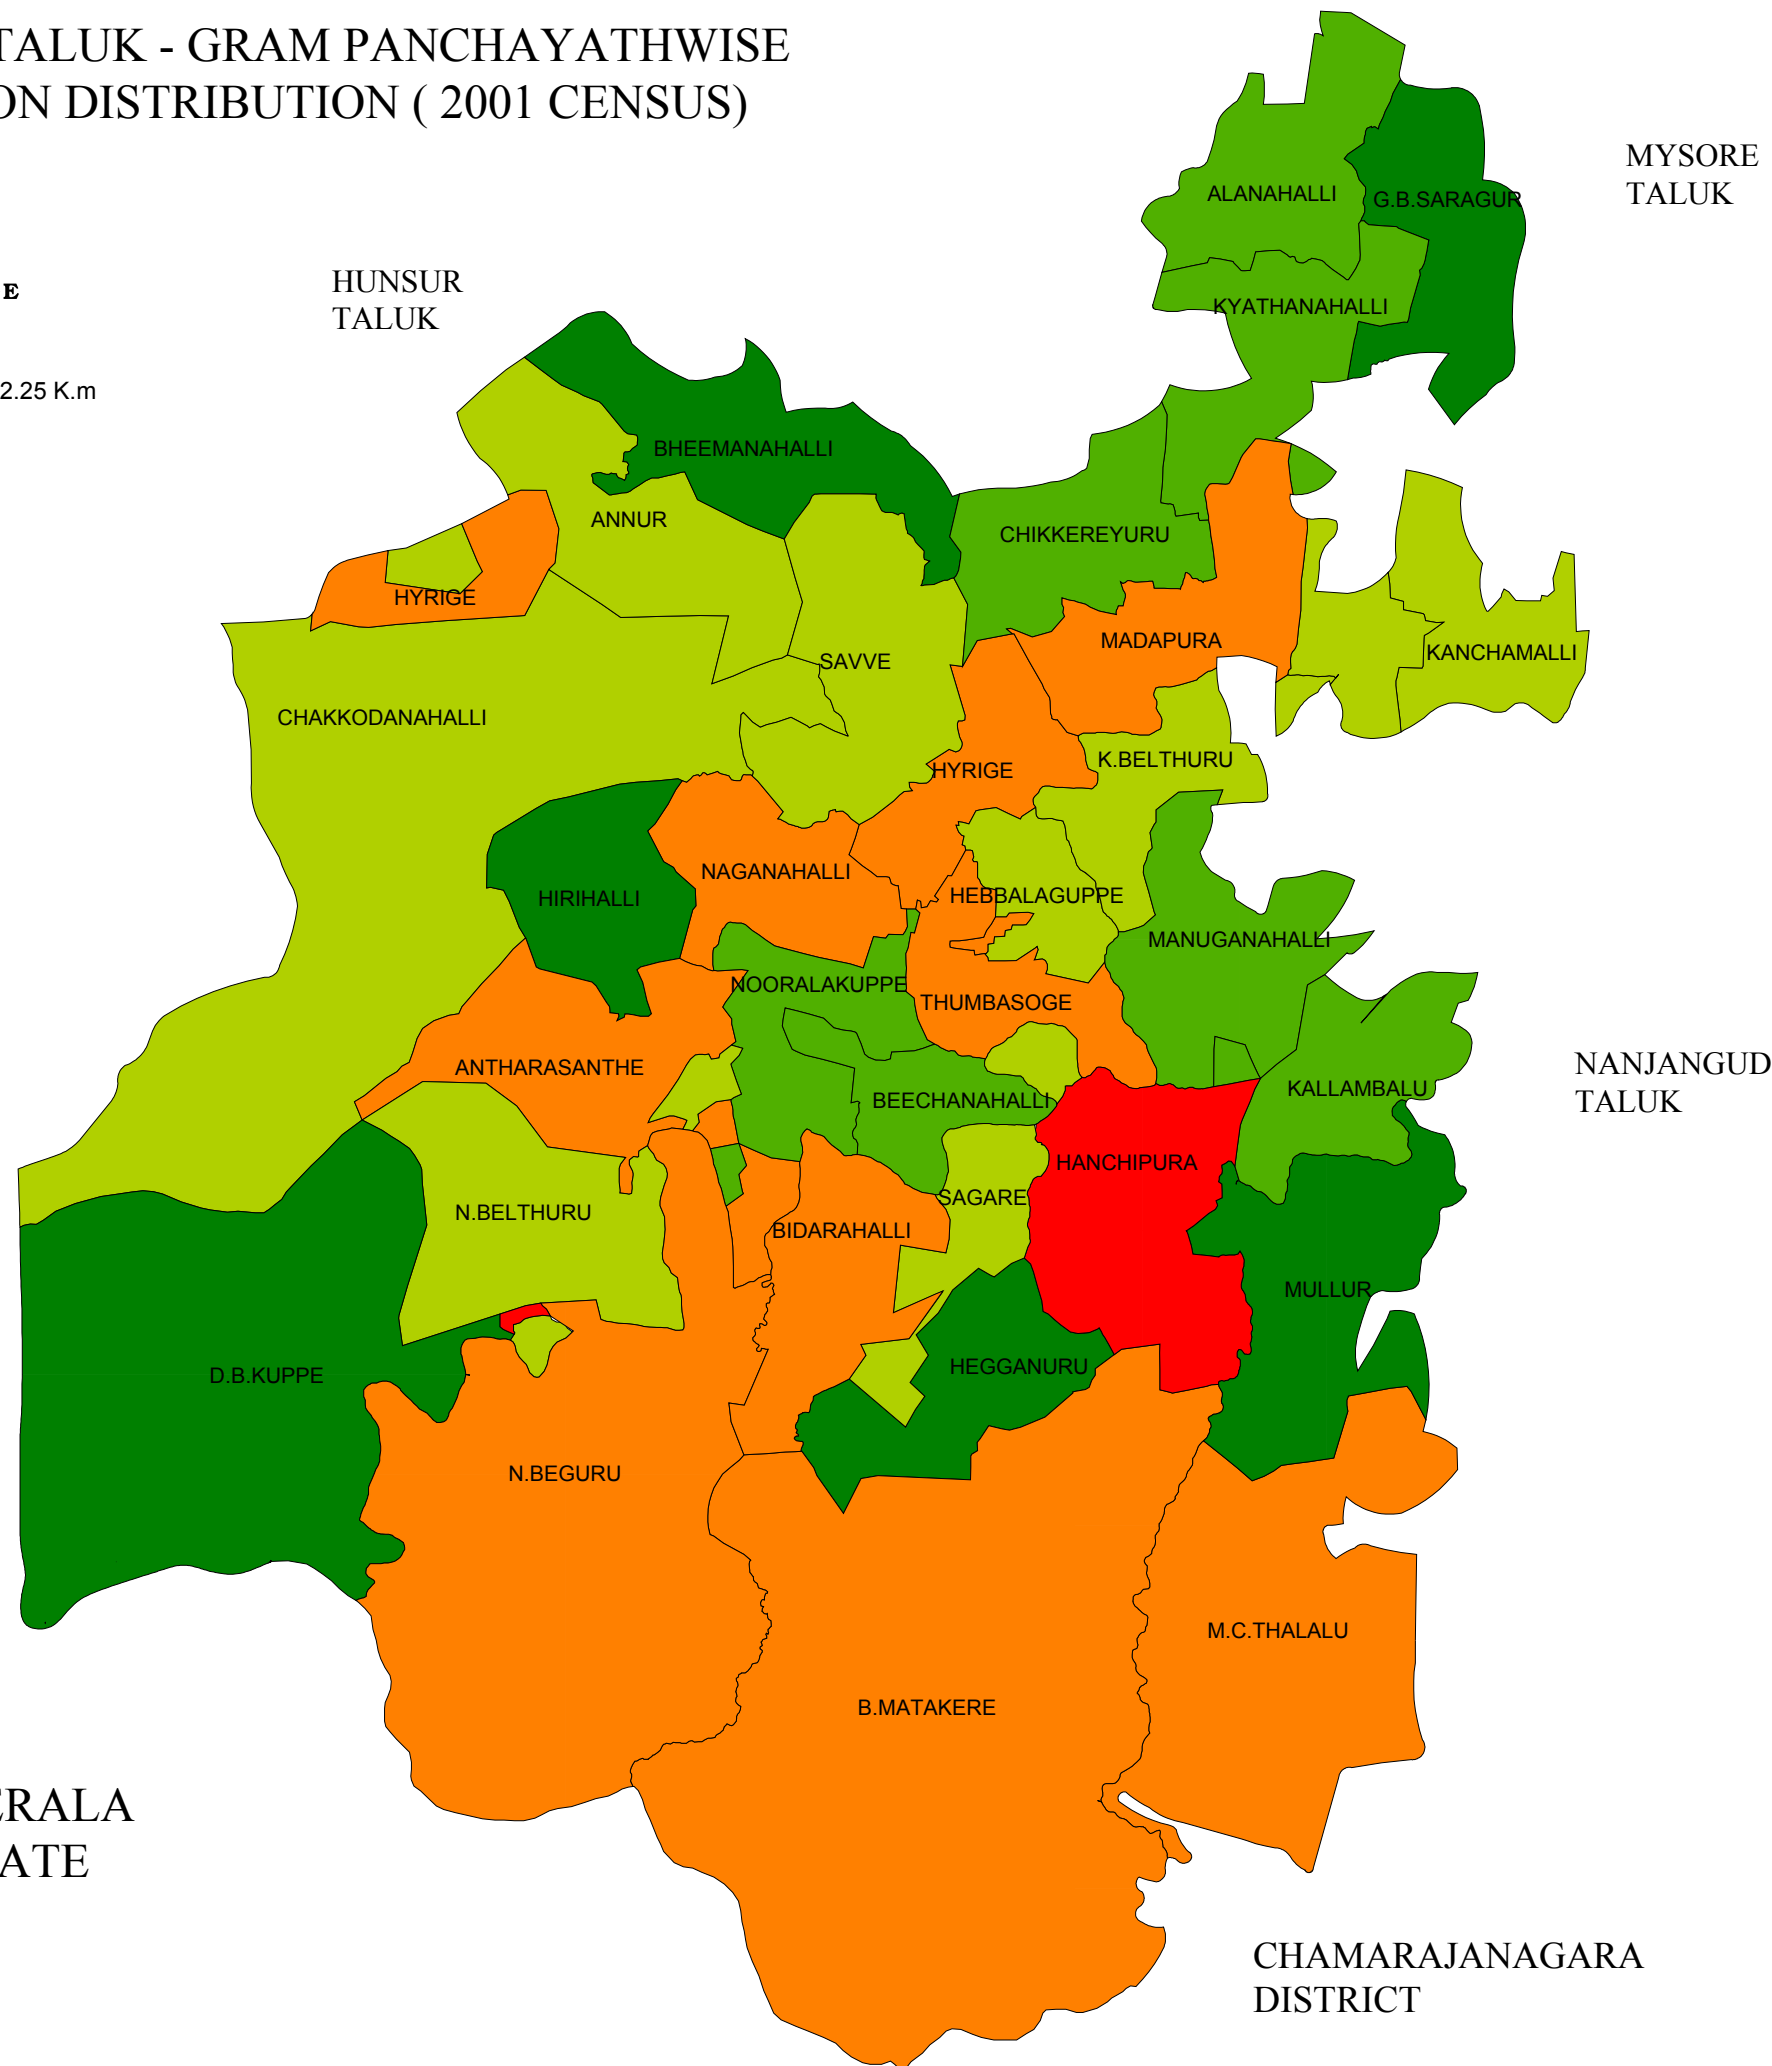

H.D.KOTE TALUK - GRAM PANCHAYATHWISE POPULATION DISTRIBUTION (2001 CENSUS)

Scale: 1 c.m = 2.25 K.m

GP_Code	GP_Name	tot_pop	tot_male	tot_fem
1	ALANAHALLI	6,486	3,258	3,228
2	G.B.SARAGUR	5,834	3,025	2,809
3	KYATHANAHALLI	6,559	3,369	3,190
4	CHIKKEREYURU	6,400	3,323	3,077
5	KANCHAMALLI	7,223	3,669	3,554
6	HAMPAPURA	7,354	3,724	3,630
7	MADAPURA	8,278	4,215	4,063
8	HYRIGE	8,769	4,491	4,278
9	HEBBALAGUPPE	6,789	3,458	3,331
10	THUMBASOGE	8,499	4,281	4,218
11	NAGANAHALLI	8,026	4,136	3,890
12	HIRIHALLI	5,775	2,884	2,891
13	CHAKKODANAHALLI	7,133	3,659	3,474
14	ANNUR	7,091	3,541	3,550
15	BHEEMANAHALLI	5,844	3,005	2,839
16	SAVVE	6,910	3,518	3,392
17	K.BELTHURU	7,350	3,679	3,671
18	MANUGANAHALLI	6,376	3,199	3,177
19	KALLAMBALU	6,662	3,360	3,302
20	MULLUR	5,590	2,827	2,763
21	HANCHIPURA	17,786	8,996	8,790
22	SAGARE	6,841	3,339	3,502
23	M.C.THALALU	8,028	4,024	4,004
24	HEGGANURU	5,080	2,562	2,518
25	B.MATAKERE	8,596	4,365	4,231
26	BIDARAHALLI	7,804	3,953	3,851
27	BEECHANAHALLI	6,298	3,128	3,170
28	ANTHARASANTHE	8,323	4,279	4,044
29	NOORALAKUPPE	6,283	3,138	3,145
30	N.BELTHURU	6,944	3,533	3,411
31	N.BEGURU	7,900	4,045	3,855
32	D.B.KUPPE	5,054	2,553	2,501

GPWISE TOTAL POPULATION (2001 CENSUS) H.D.KOTE TALUK

- 17,700 to 17,800
- 7,800 to 17,700
- 6,700 to 7,800
- 6,200 to 6,700
- 5,000 to 6,200

Prepared By : District NRDMS Centre
Zilla Panchayath, Mysore