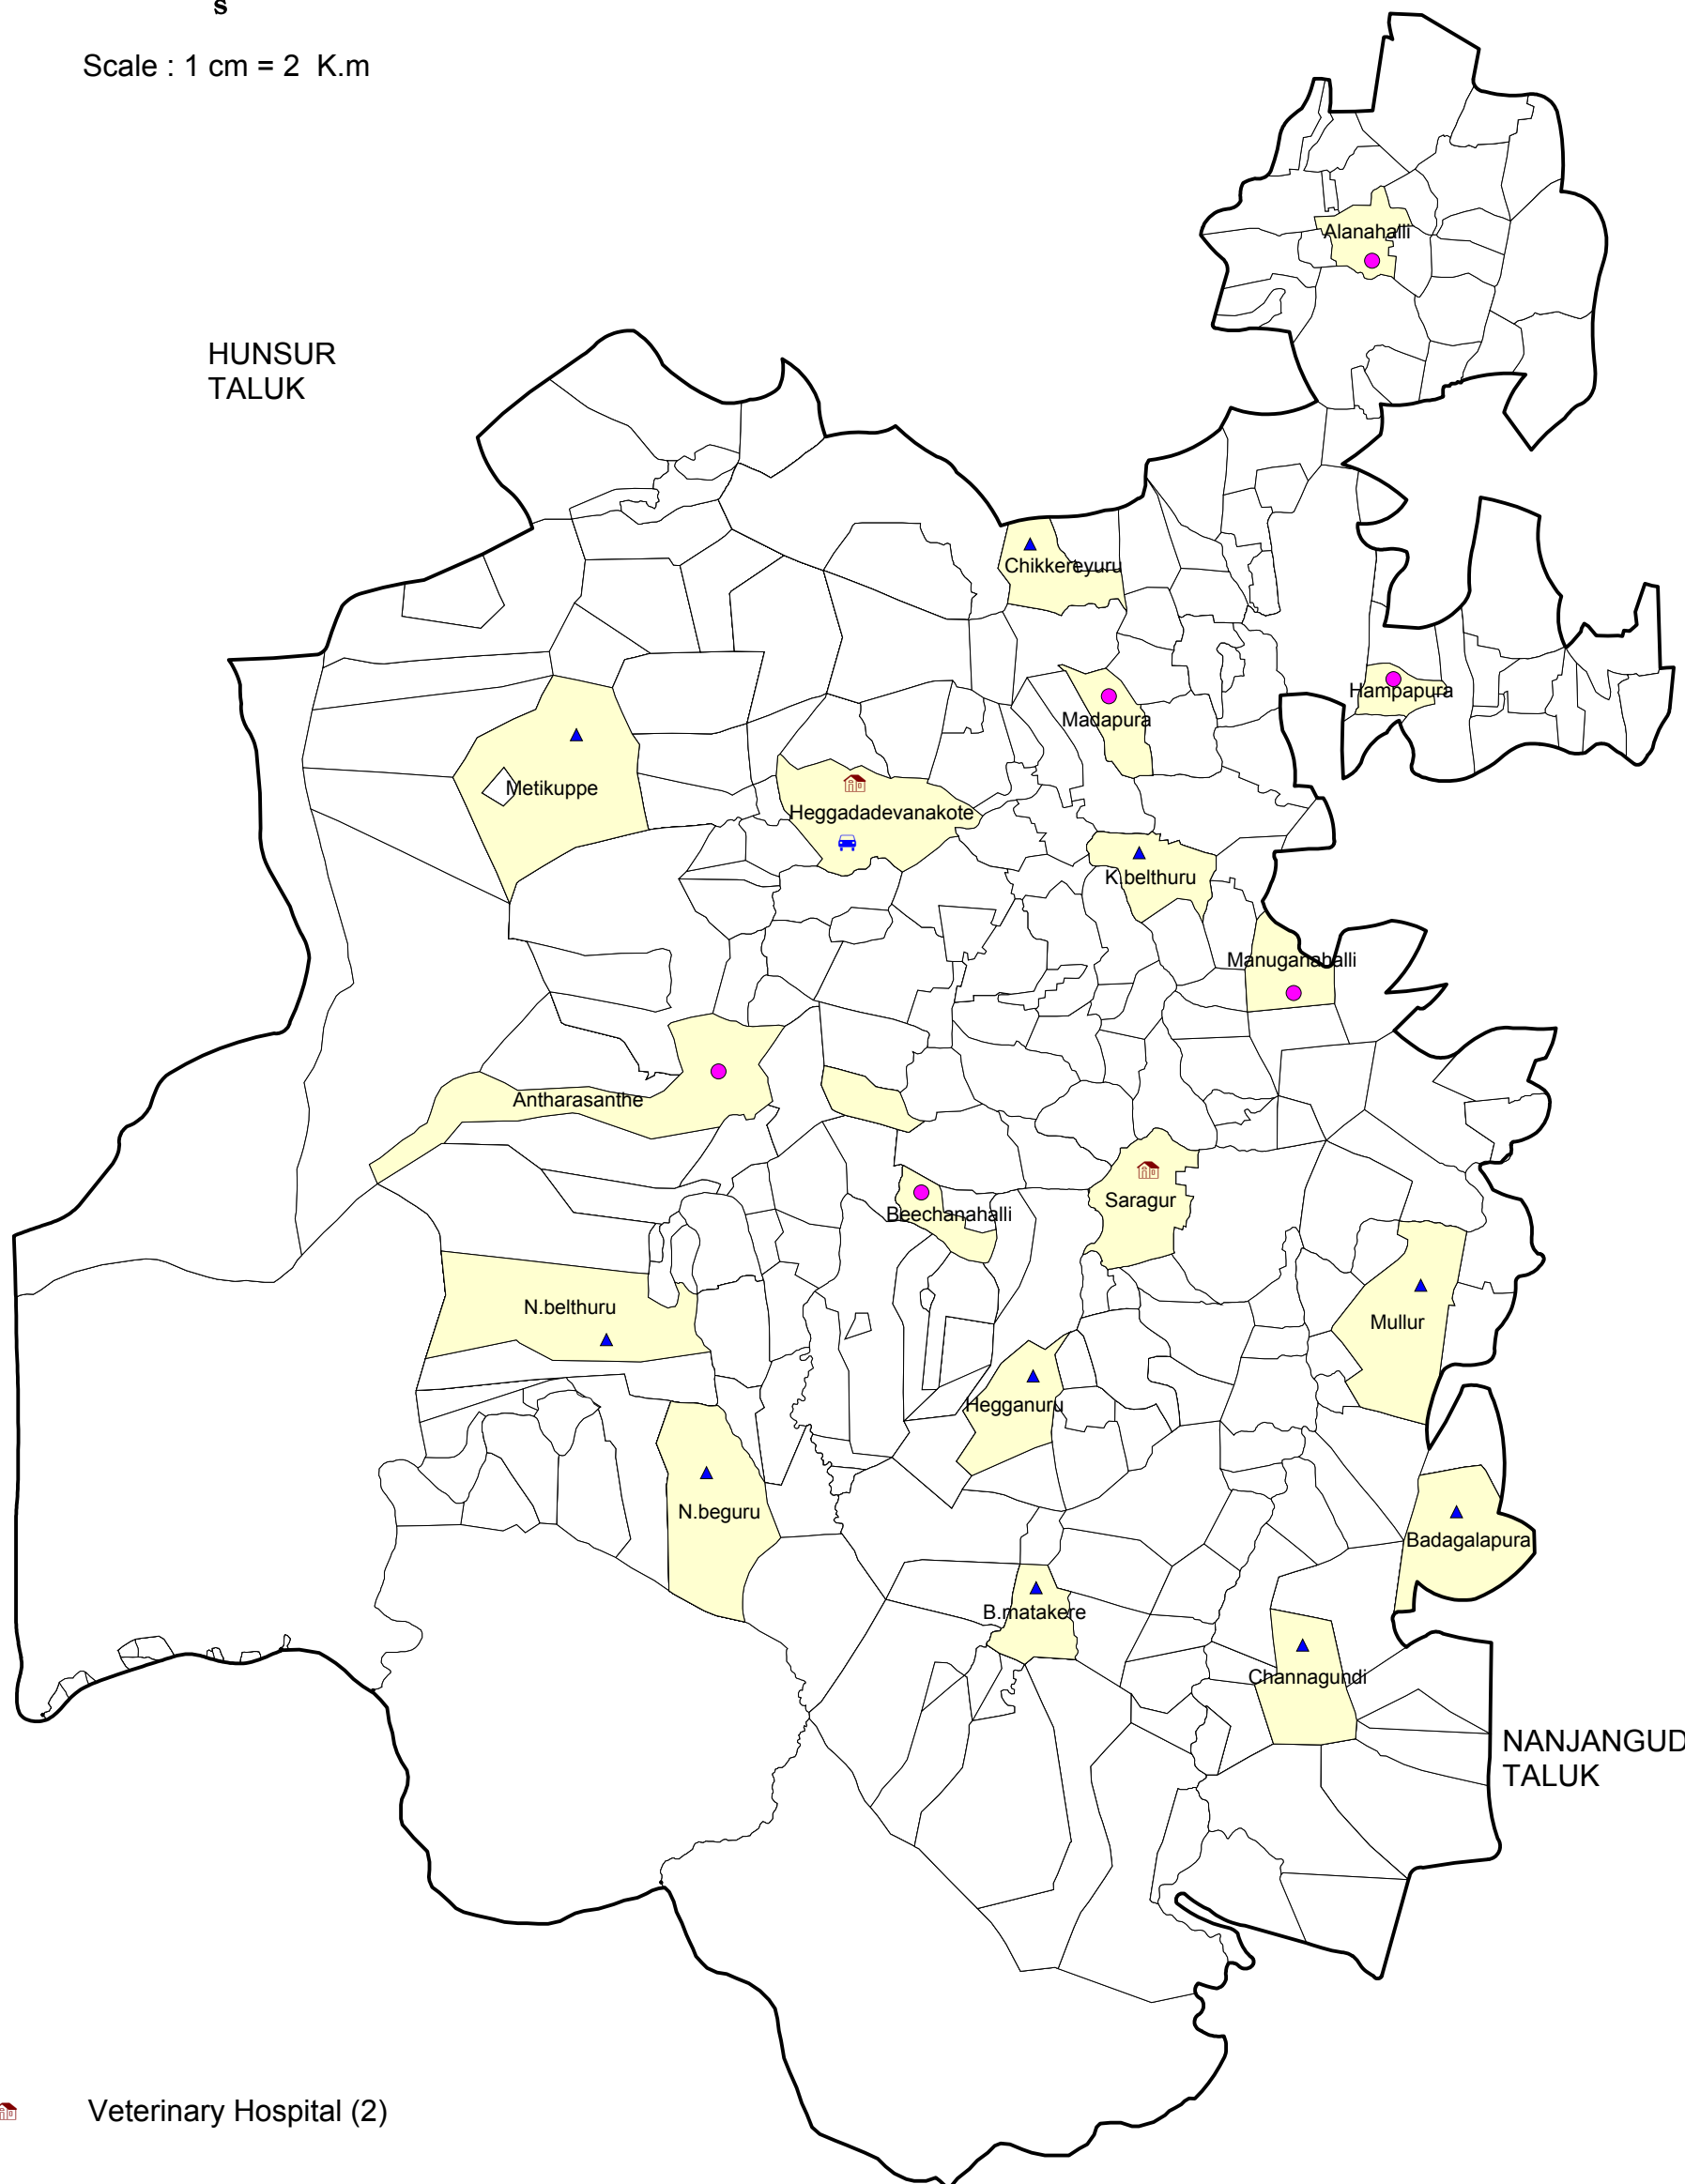

# H.D.KOTE TALUK WITH VETERINARY FACILITIES

Scale : 1 cm = 2 K.m

MYSORE  
TALUK

HUNSUR  
TALUK

NANJANGUD  
TALUK

-  Veterinary Hospital (2)
-  Veterinary Dispensary (6)
-  Mobile Veterinary Centre (1)
-  Primary Veterinary Centre (10)