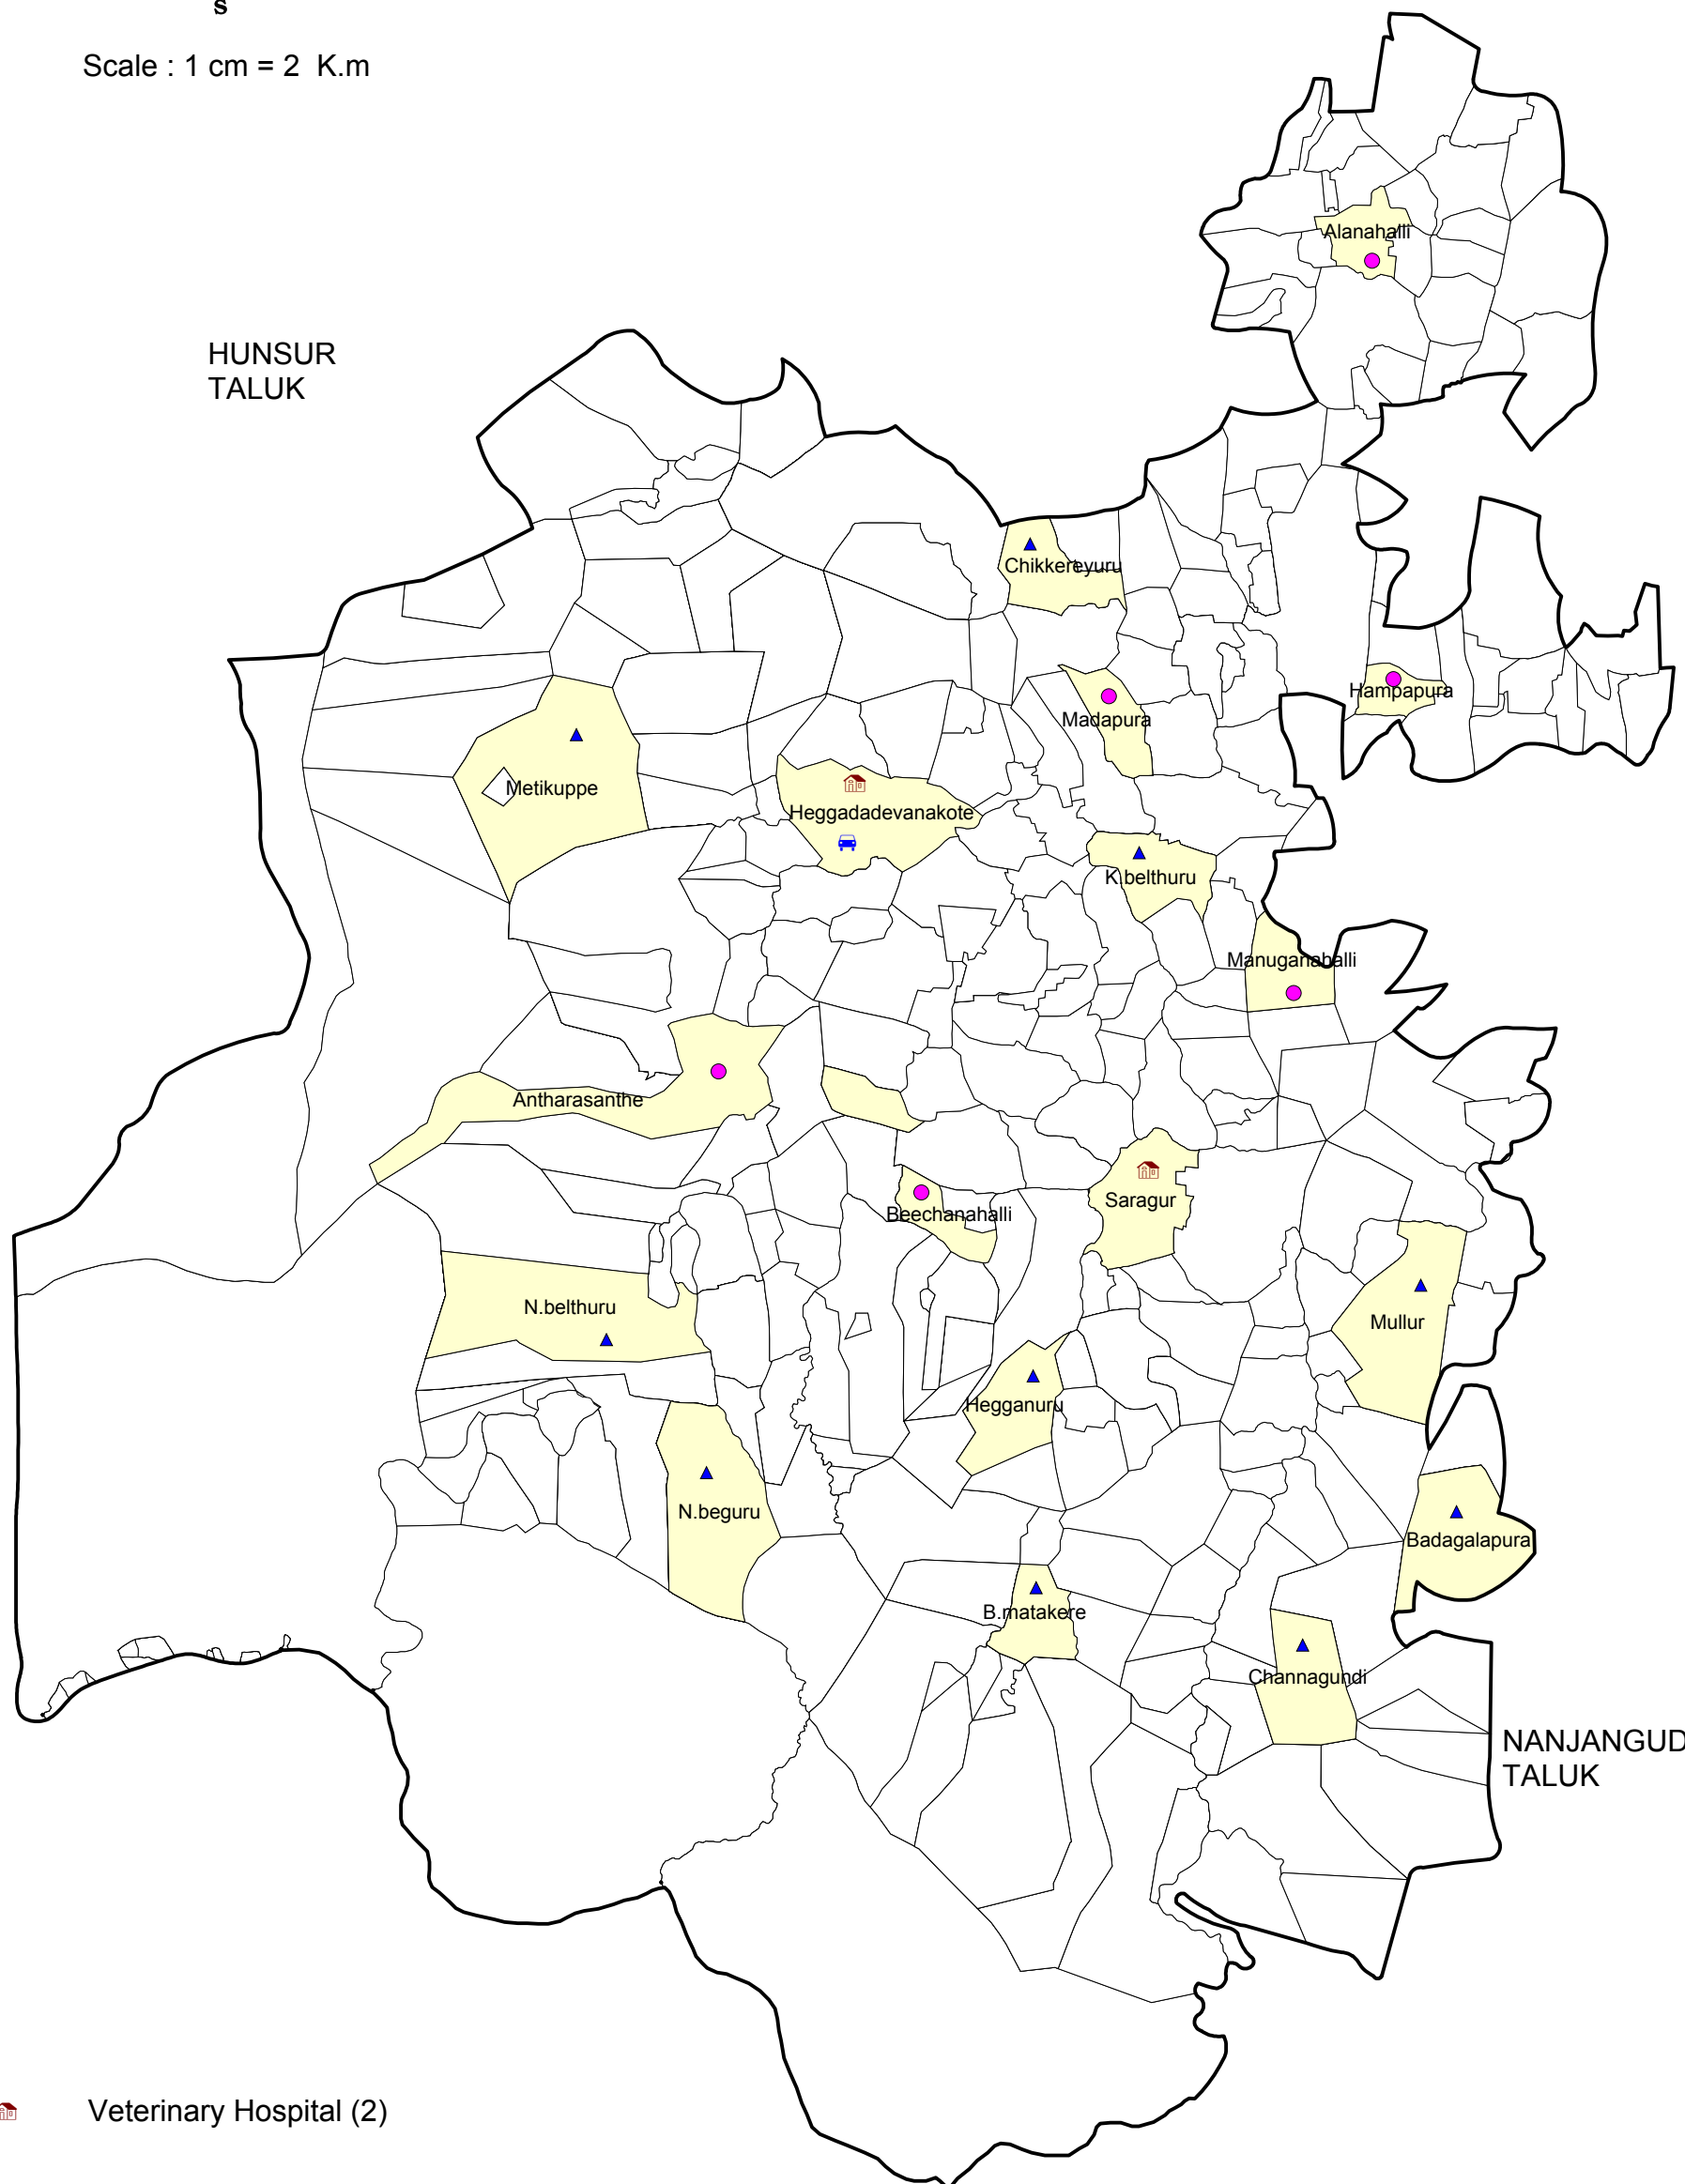

H.D.KOTE TALUK WITH VETERINARY FACILITIES

Scale : 1 cm = 2 K.m

MYSORE
TALUK

HUNSUR
TALUK

NANJANGUD
TALUK

-  Veterinary Hospital (2)
-  Veterinary Dispensary (6)
-  Mobile Veterinary Centre (1)
-  Primary Veterinary Centre (10)