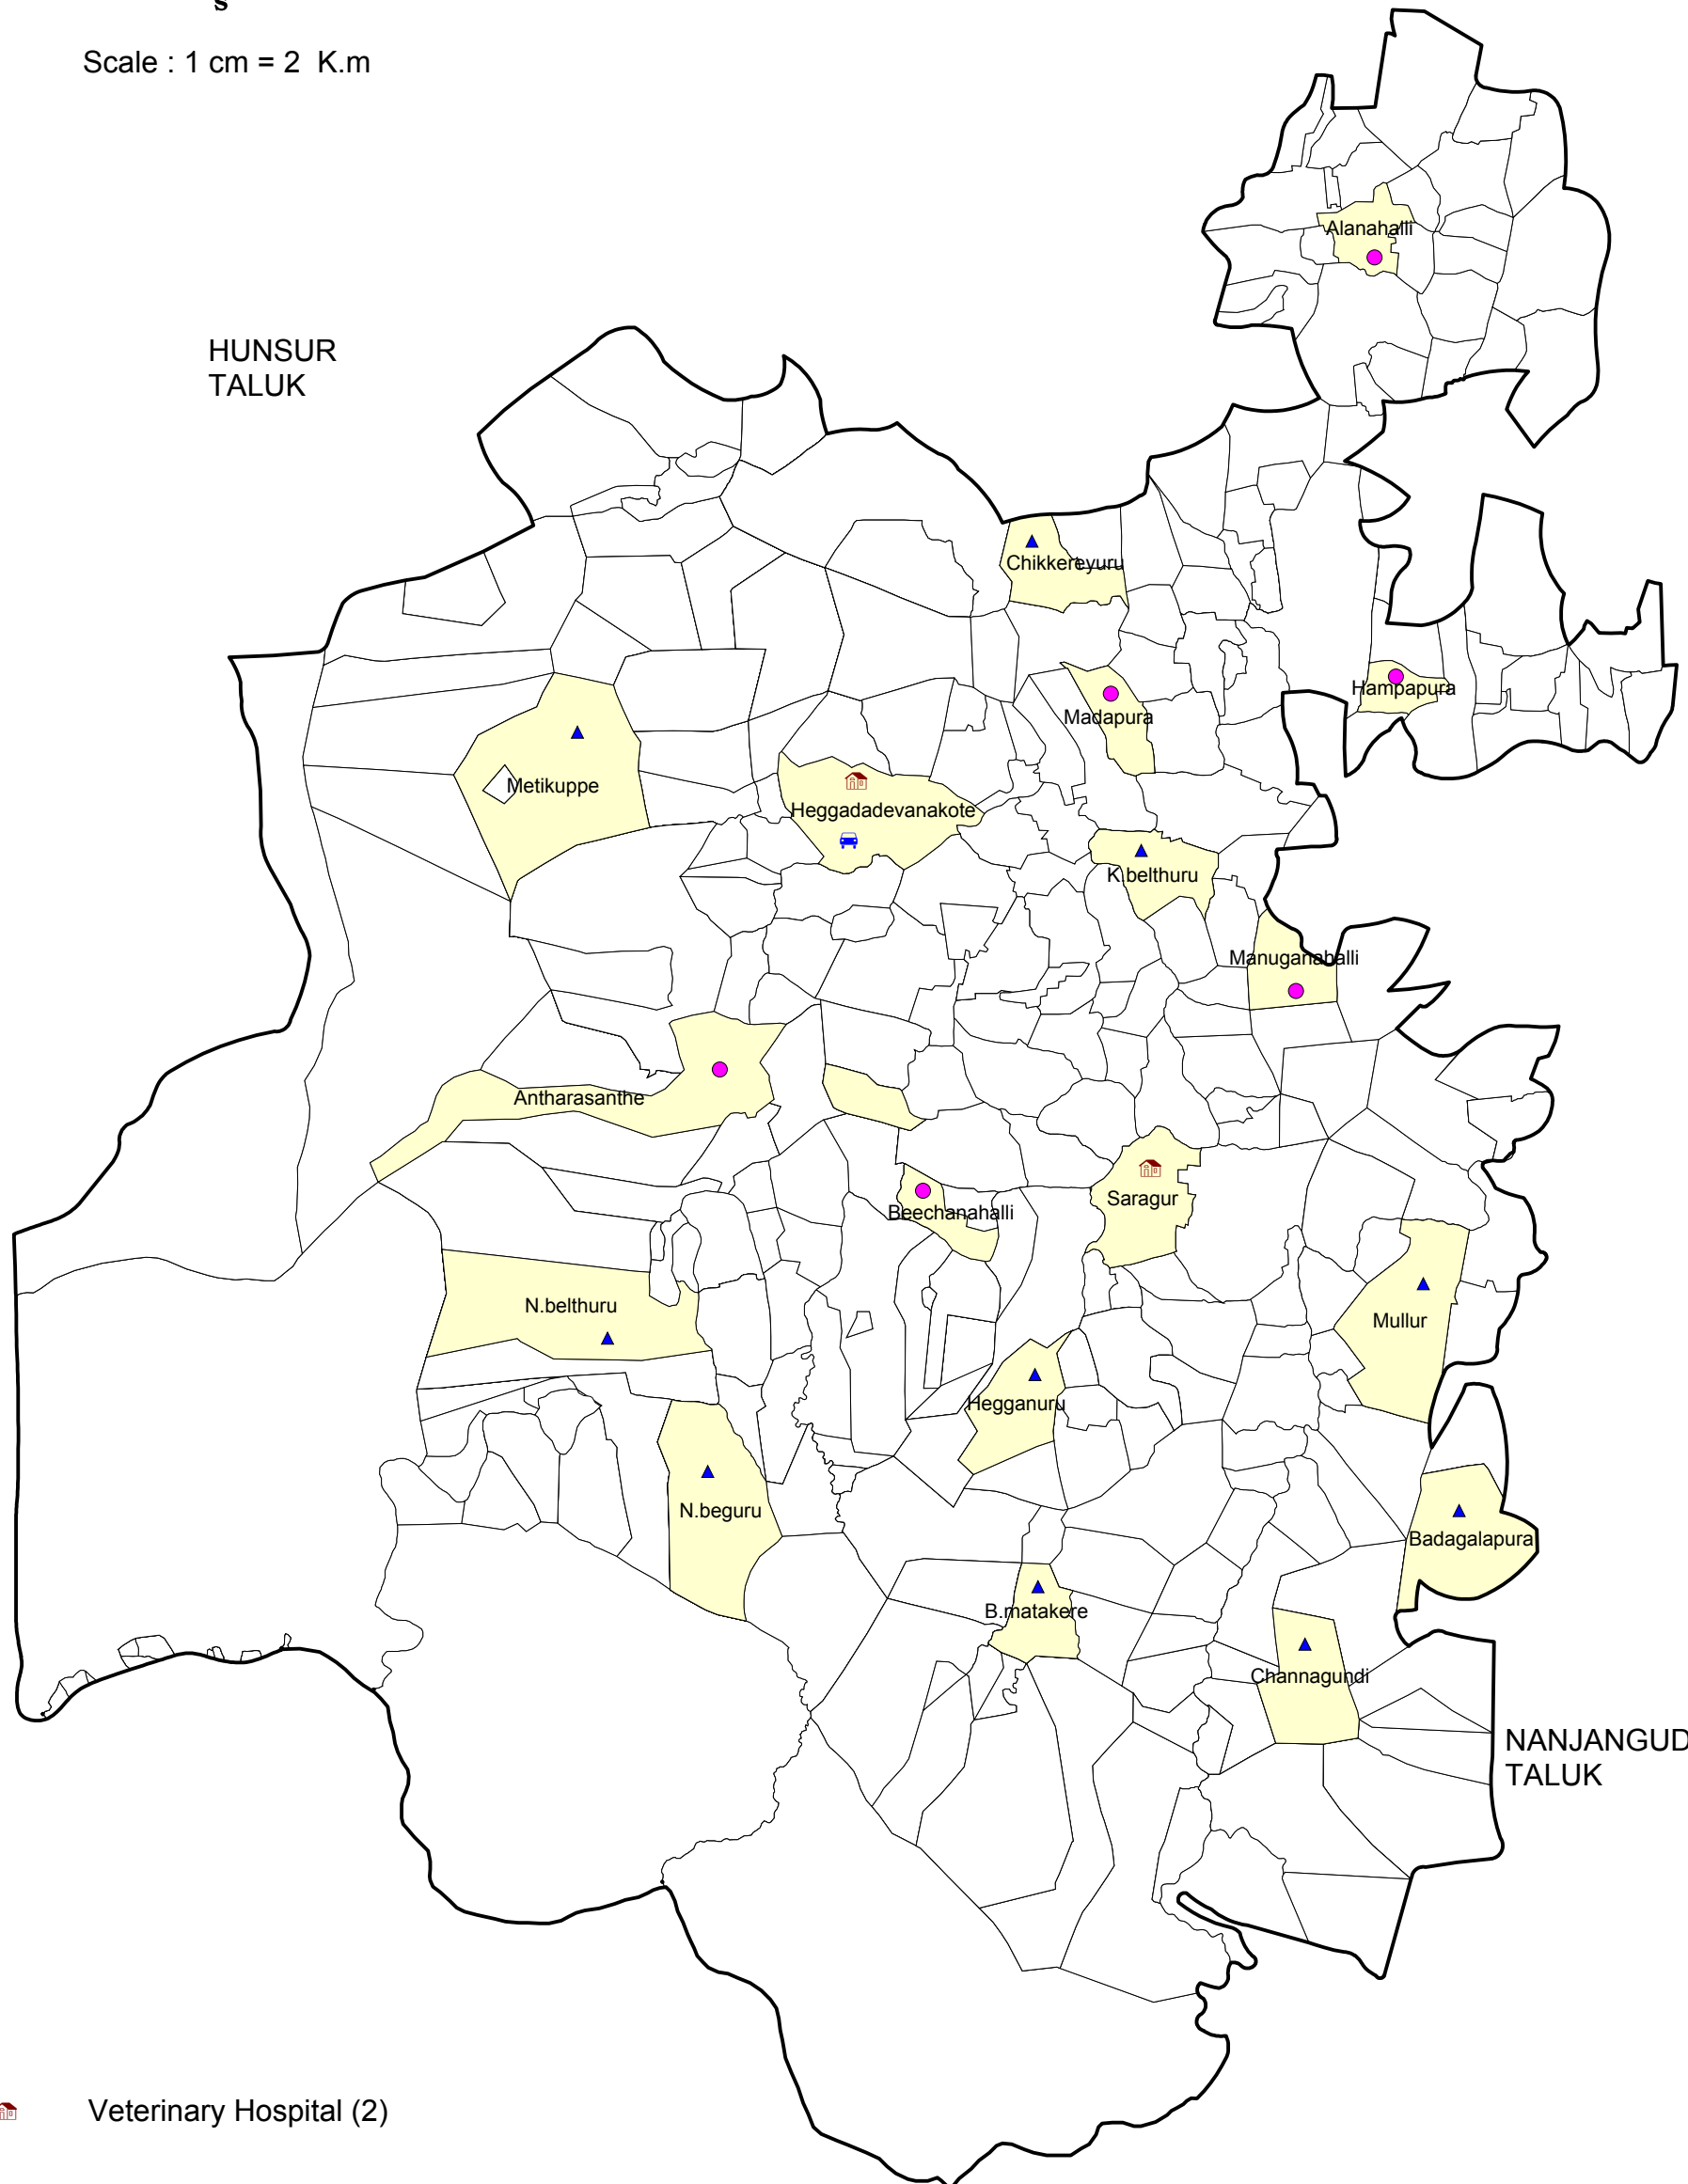

H.D.KOTE TALUK WITH VETERINARY FACILITIES

Scale : 1 cm = 2 K.m

MYSORE
TALUK

HUNSUR
TALUK

NANJANGUD
TALUK

-  Veterinary Hospital (2)
-  Veterinary Dispensary (6)
-  Mobile Veterinary Centre (1)
-  Primary Veterinary Centre (10)