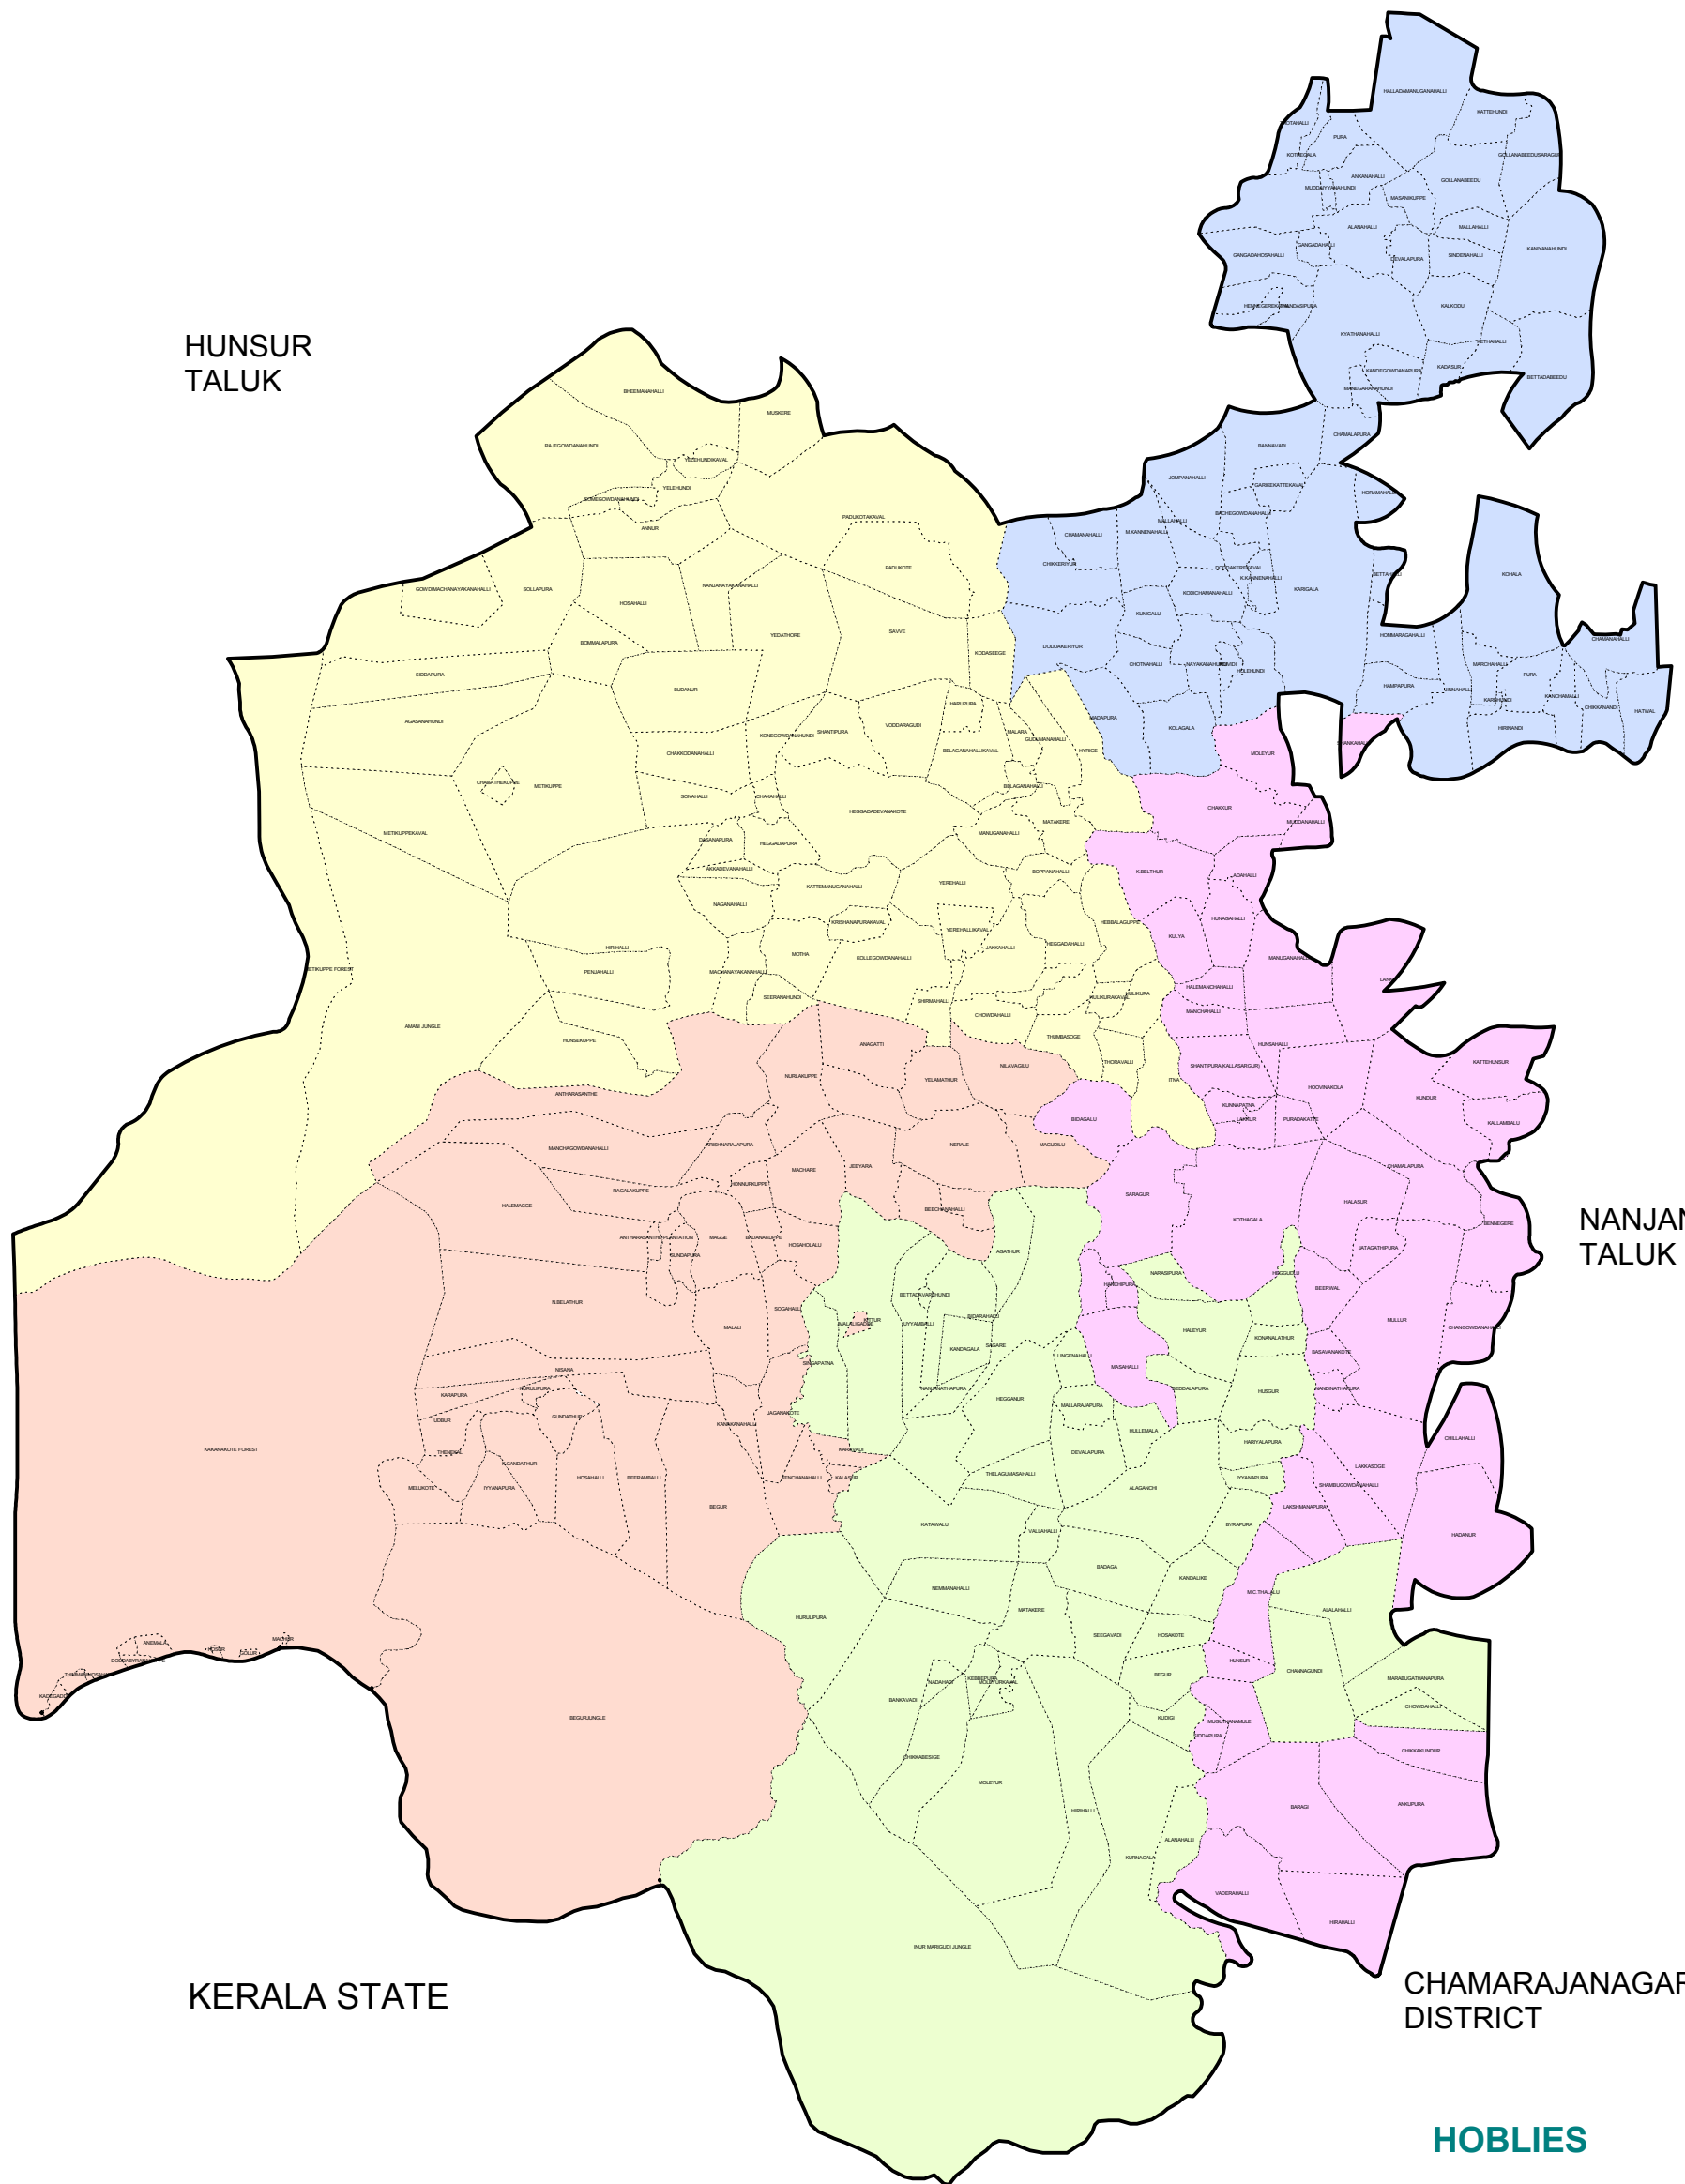

HOBLIES - H.D.KOTE TALUK

Scale: 1 cm = 2 K.m

MYSORE
TALUK

HUNSUR
TALUK

NANJANGUD
TALUK

KERALA STATE

CHAMARAJANAGAR
DISTRICT

HOBLIES

- KANDALIKE
- ANTHARASANTHE
- KASABA
- HAMPAPURA
- SARAGUR