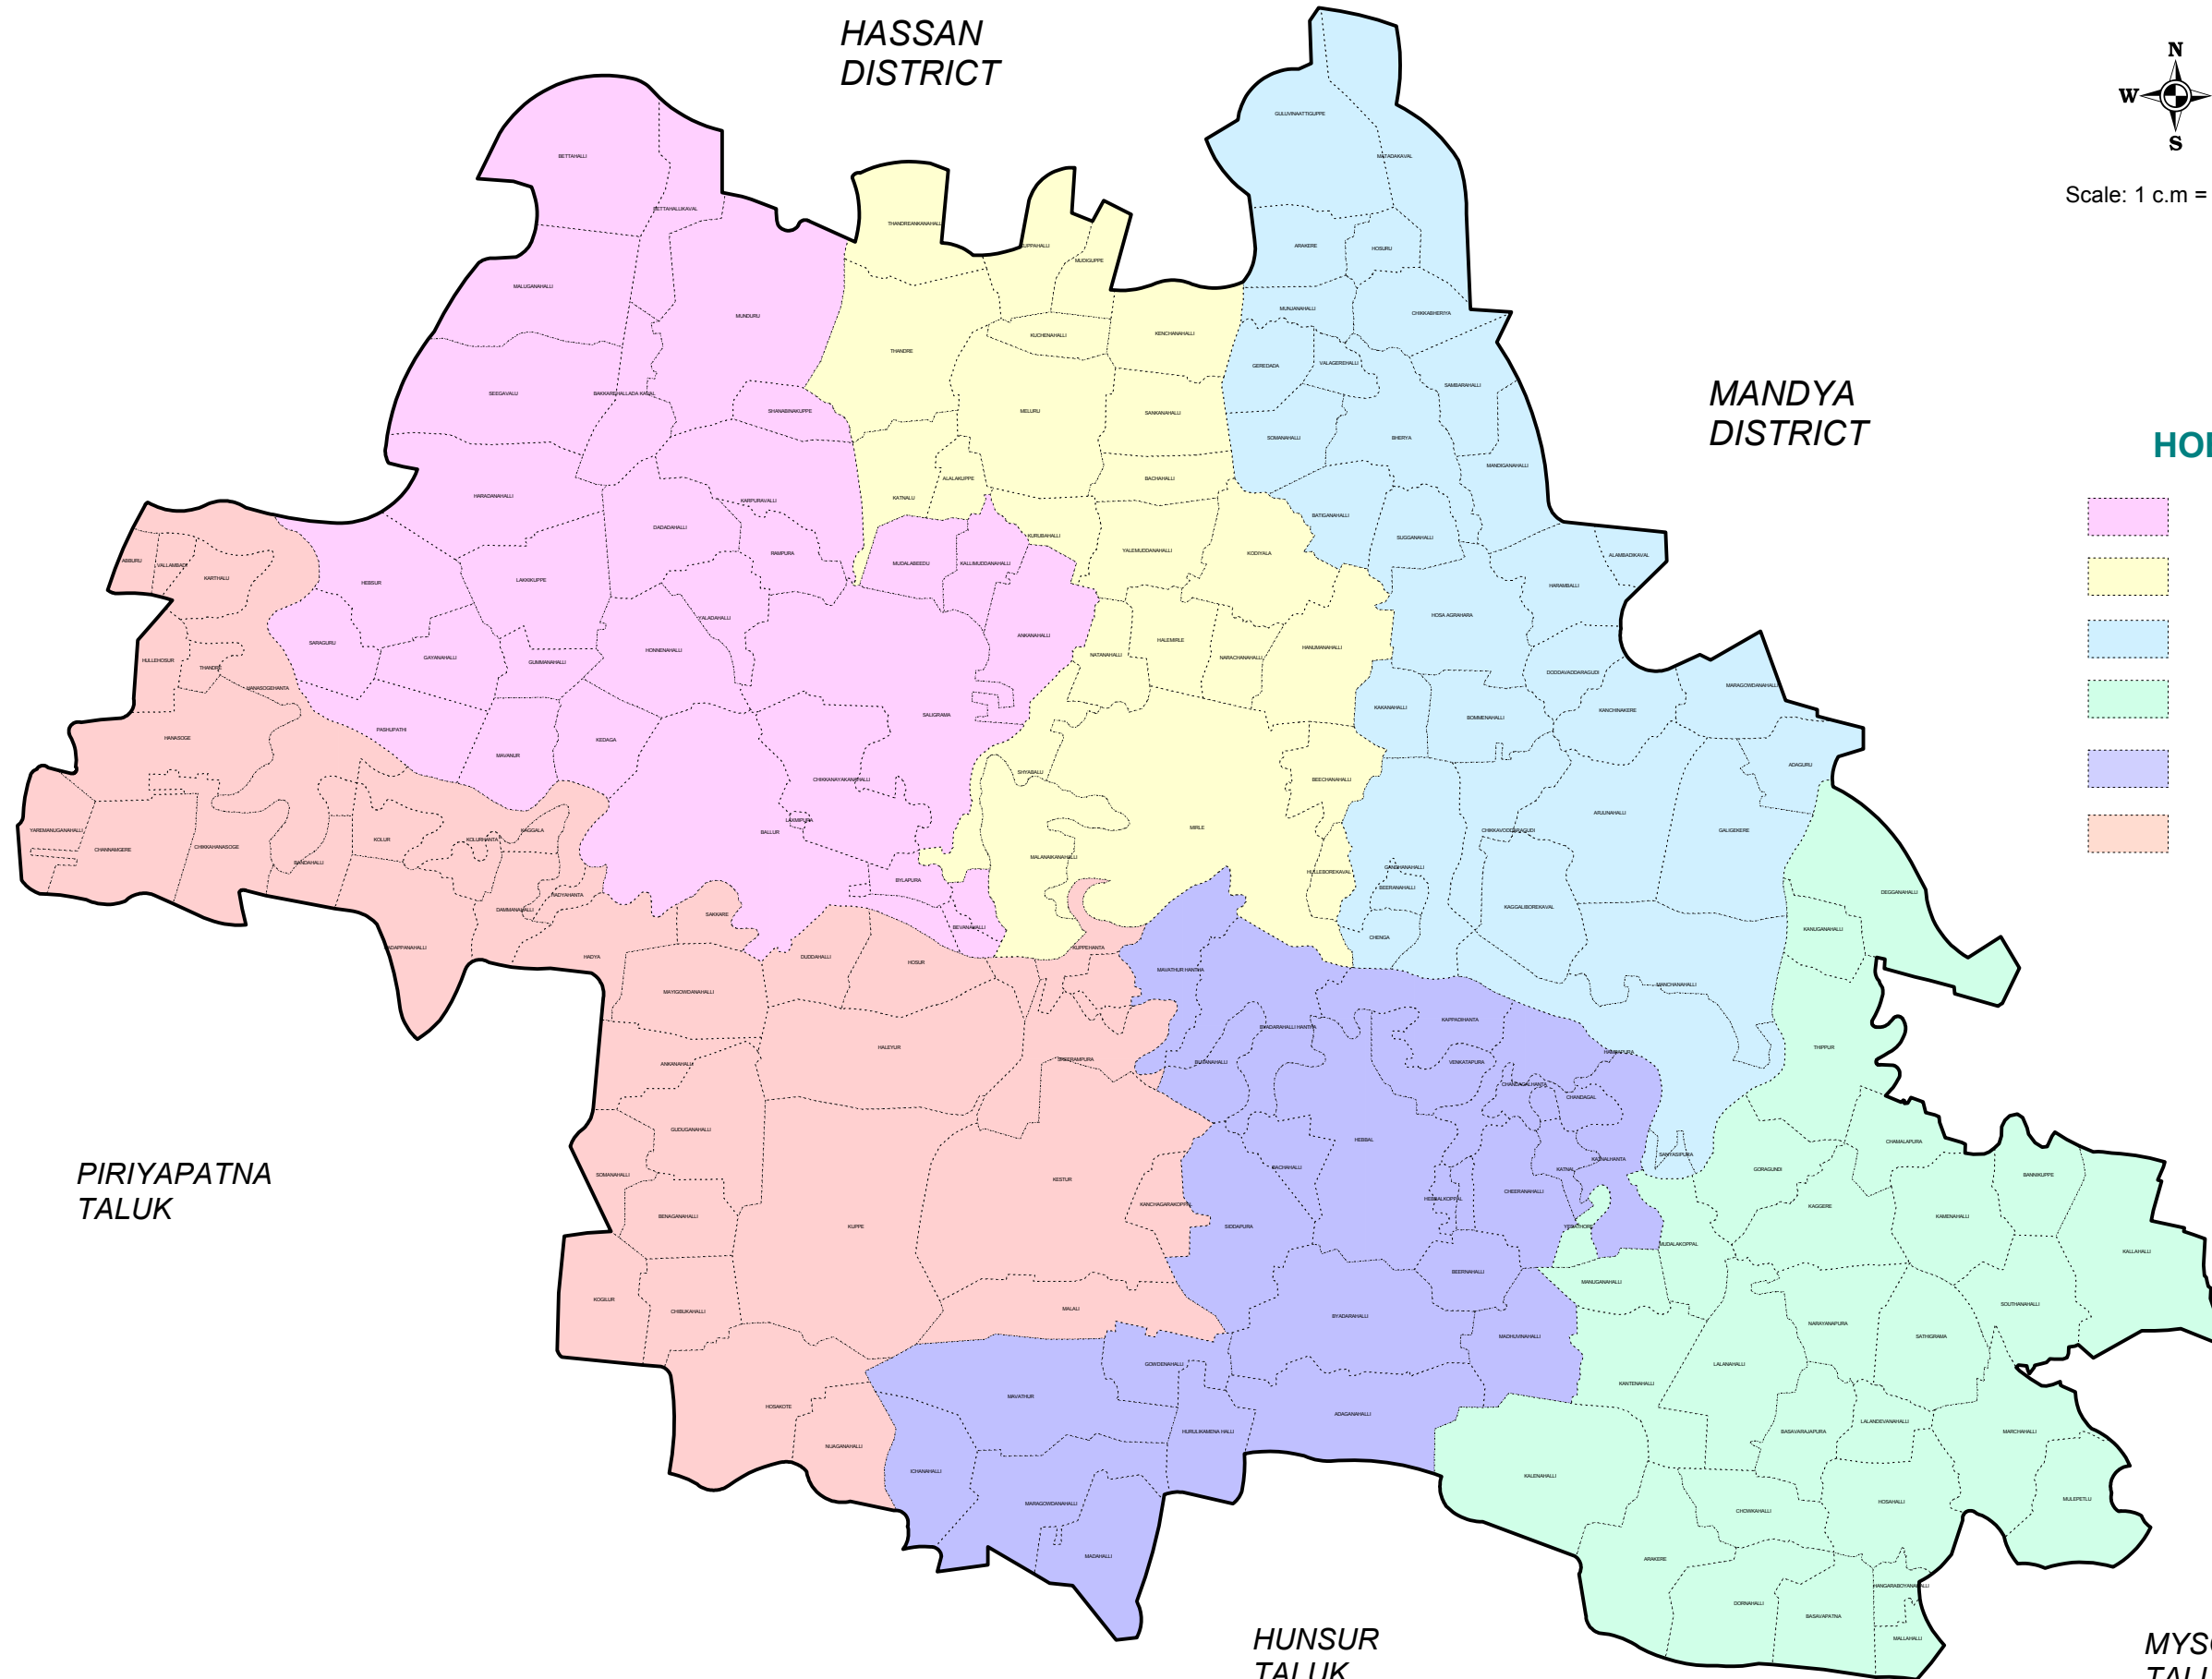

HOBLIES- K.R.NAGAR TALUK

HASSAN
DISTRICT

Scale: 1 c.m = 1.2 K.m

MANDYA
DISTRICT

HOBLIES

-  SALIGRAMA
-  MIRLE
-  HOSA AGRAHARA
-  KASABA
-  HEBBAL
-  CHUNCHANAKATTE

PIRIYAPATNA
TALUK

HUNSUR
TALUK

MYSORE
TALUK