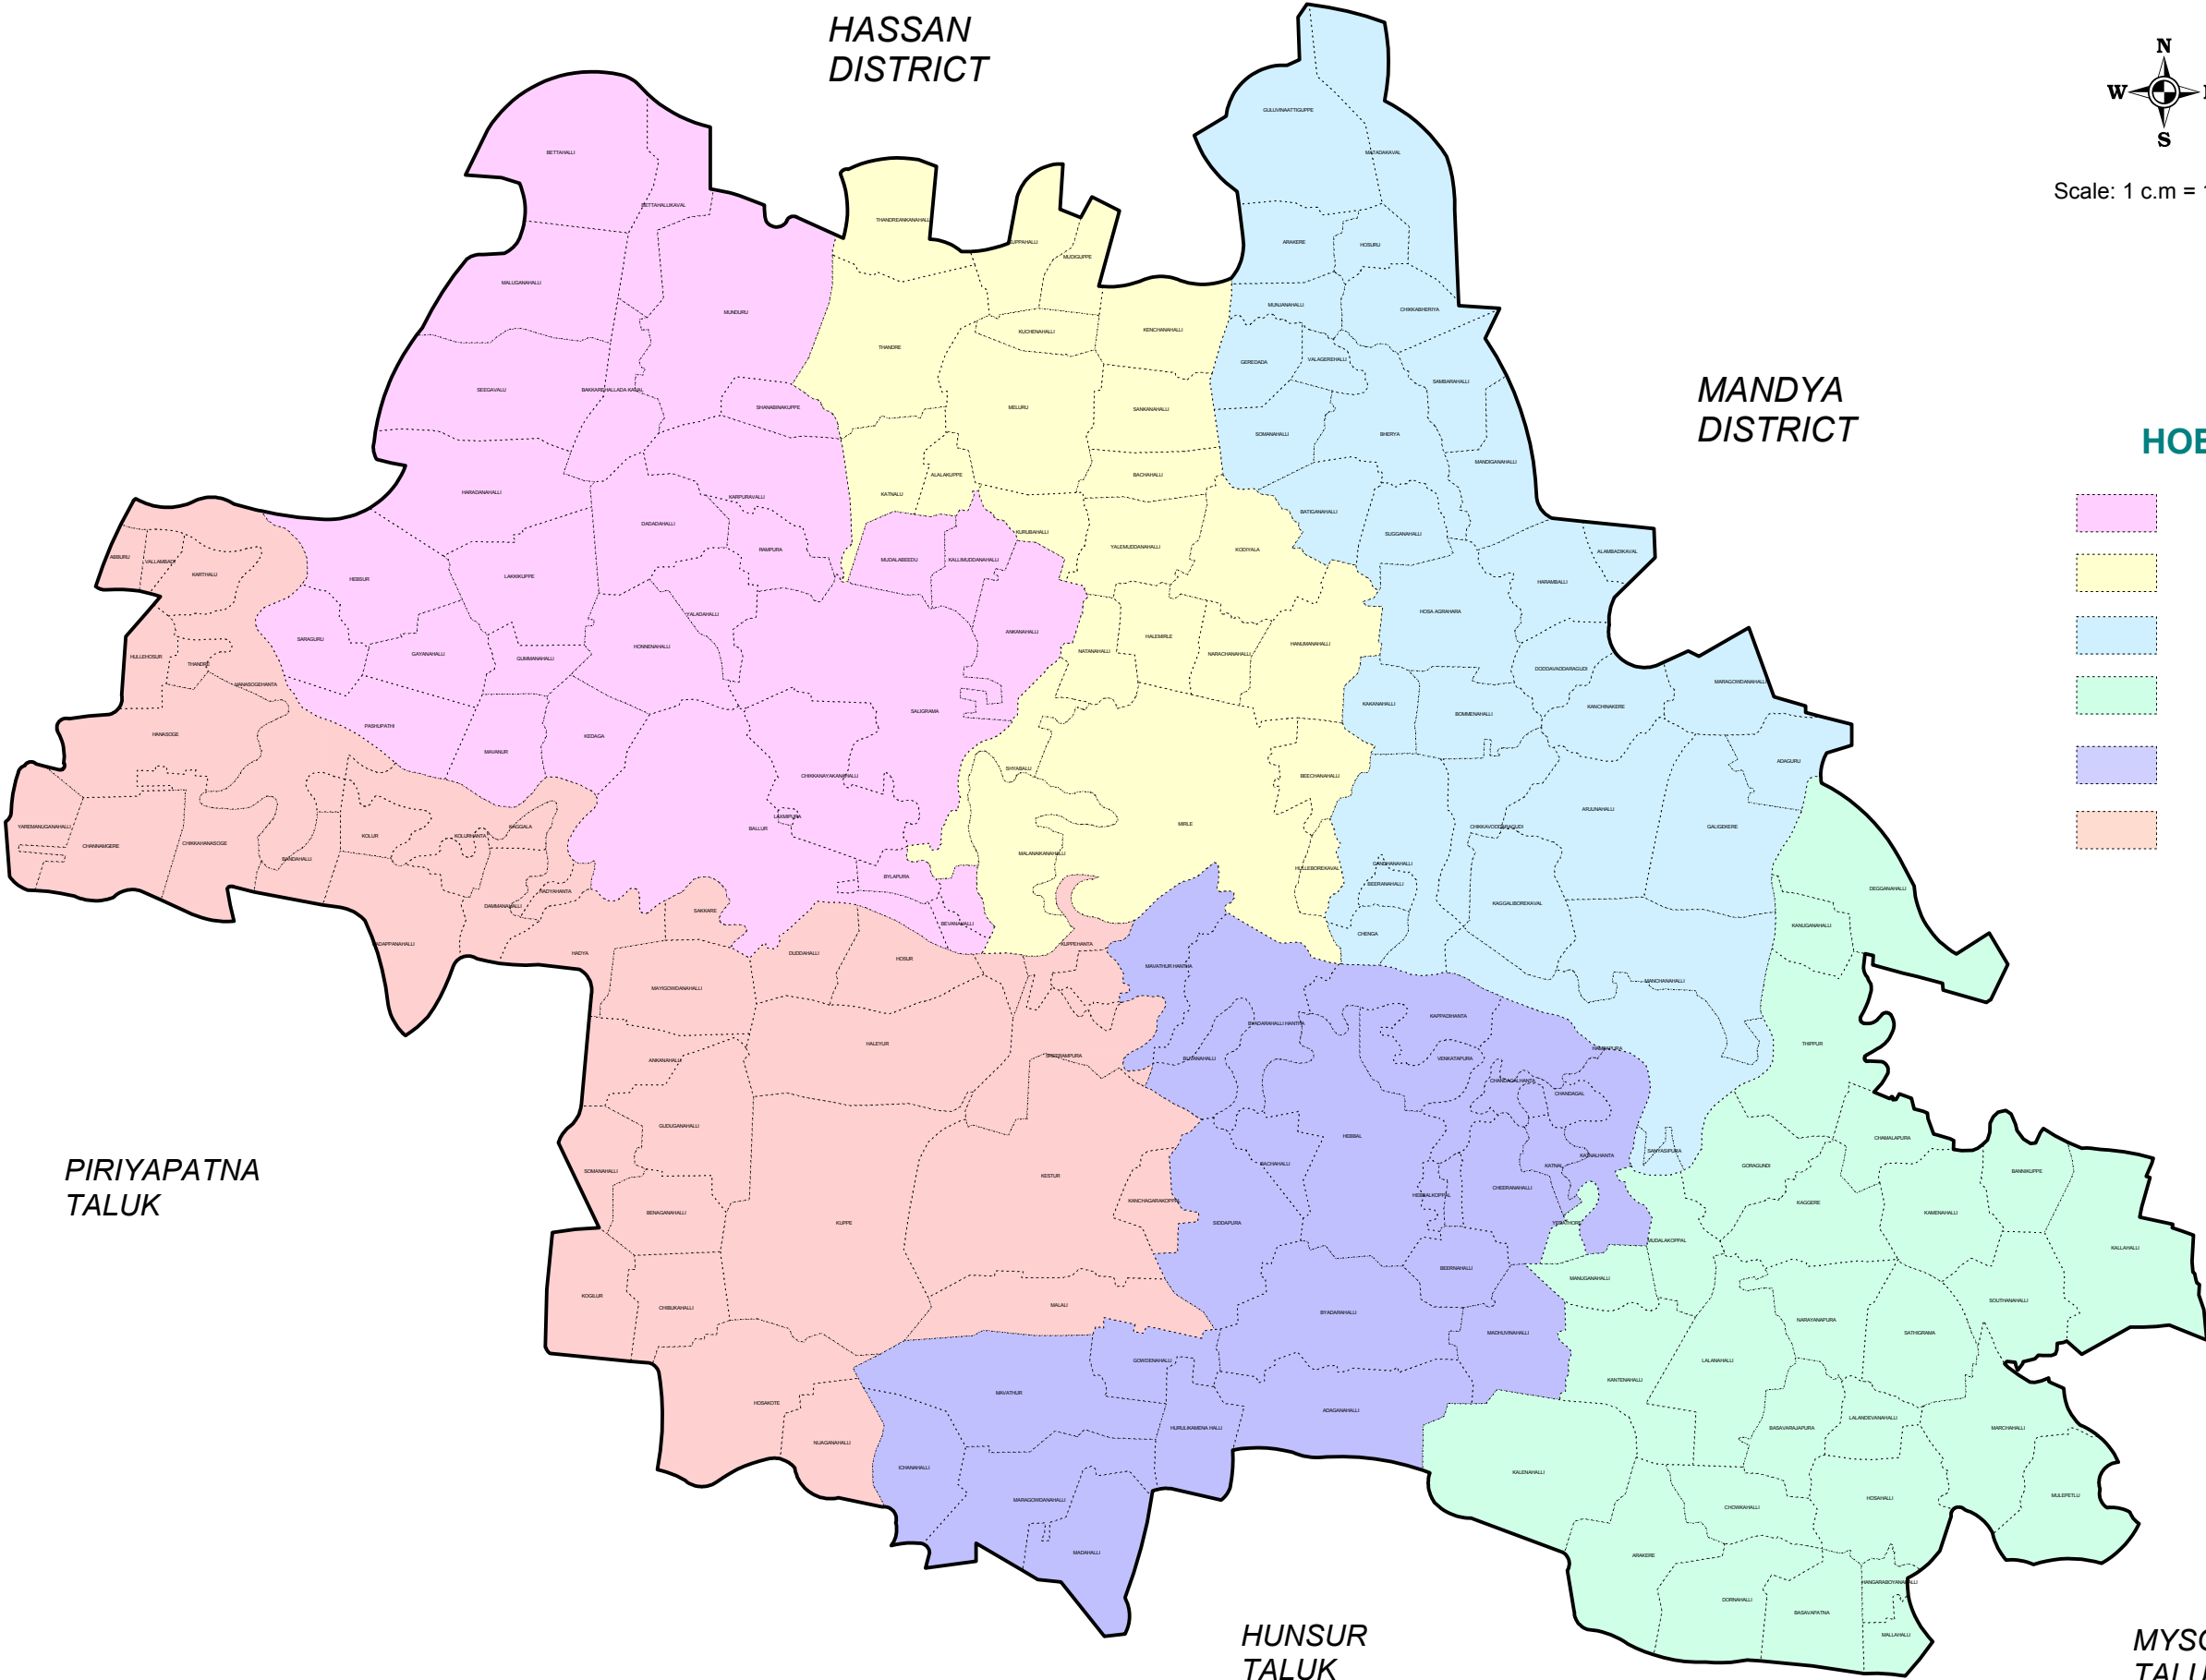

# HOBLIES- K.R.NAGAR TALUK

HASSAN DISTRICT

Scale: 1 c.m = 1.2 K.m

MANDYA DISTRICT

## HOBLIES

- SALIGRAMA
- MIRLE
- HOSA AGRAHARA
- KASABA
- HEBBAL
- CHUNCHANAKATTE

PIRIYAPATNA TALUK

HUNSUR TALUK

MYSORE TALUK