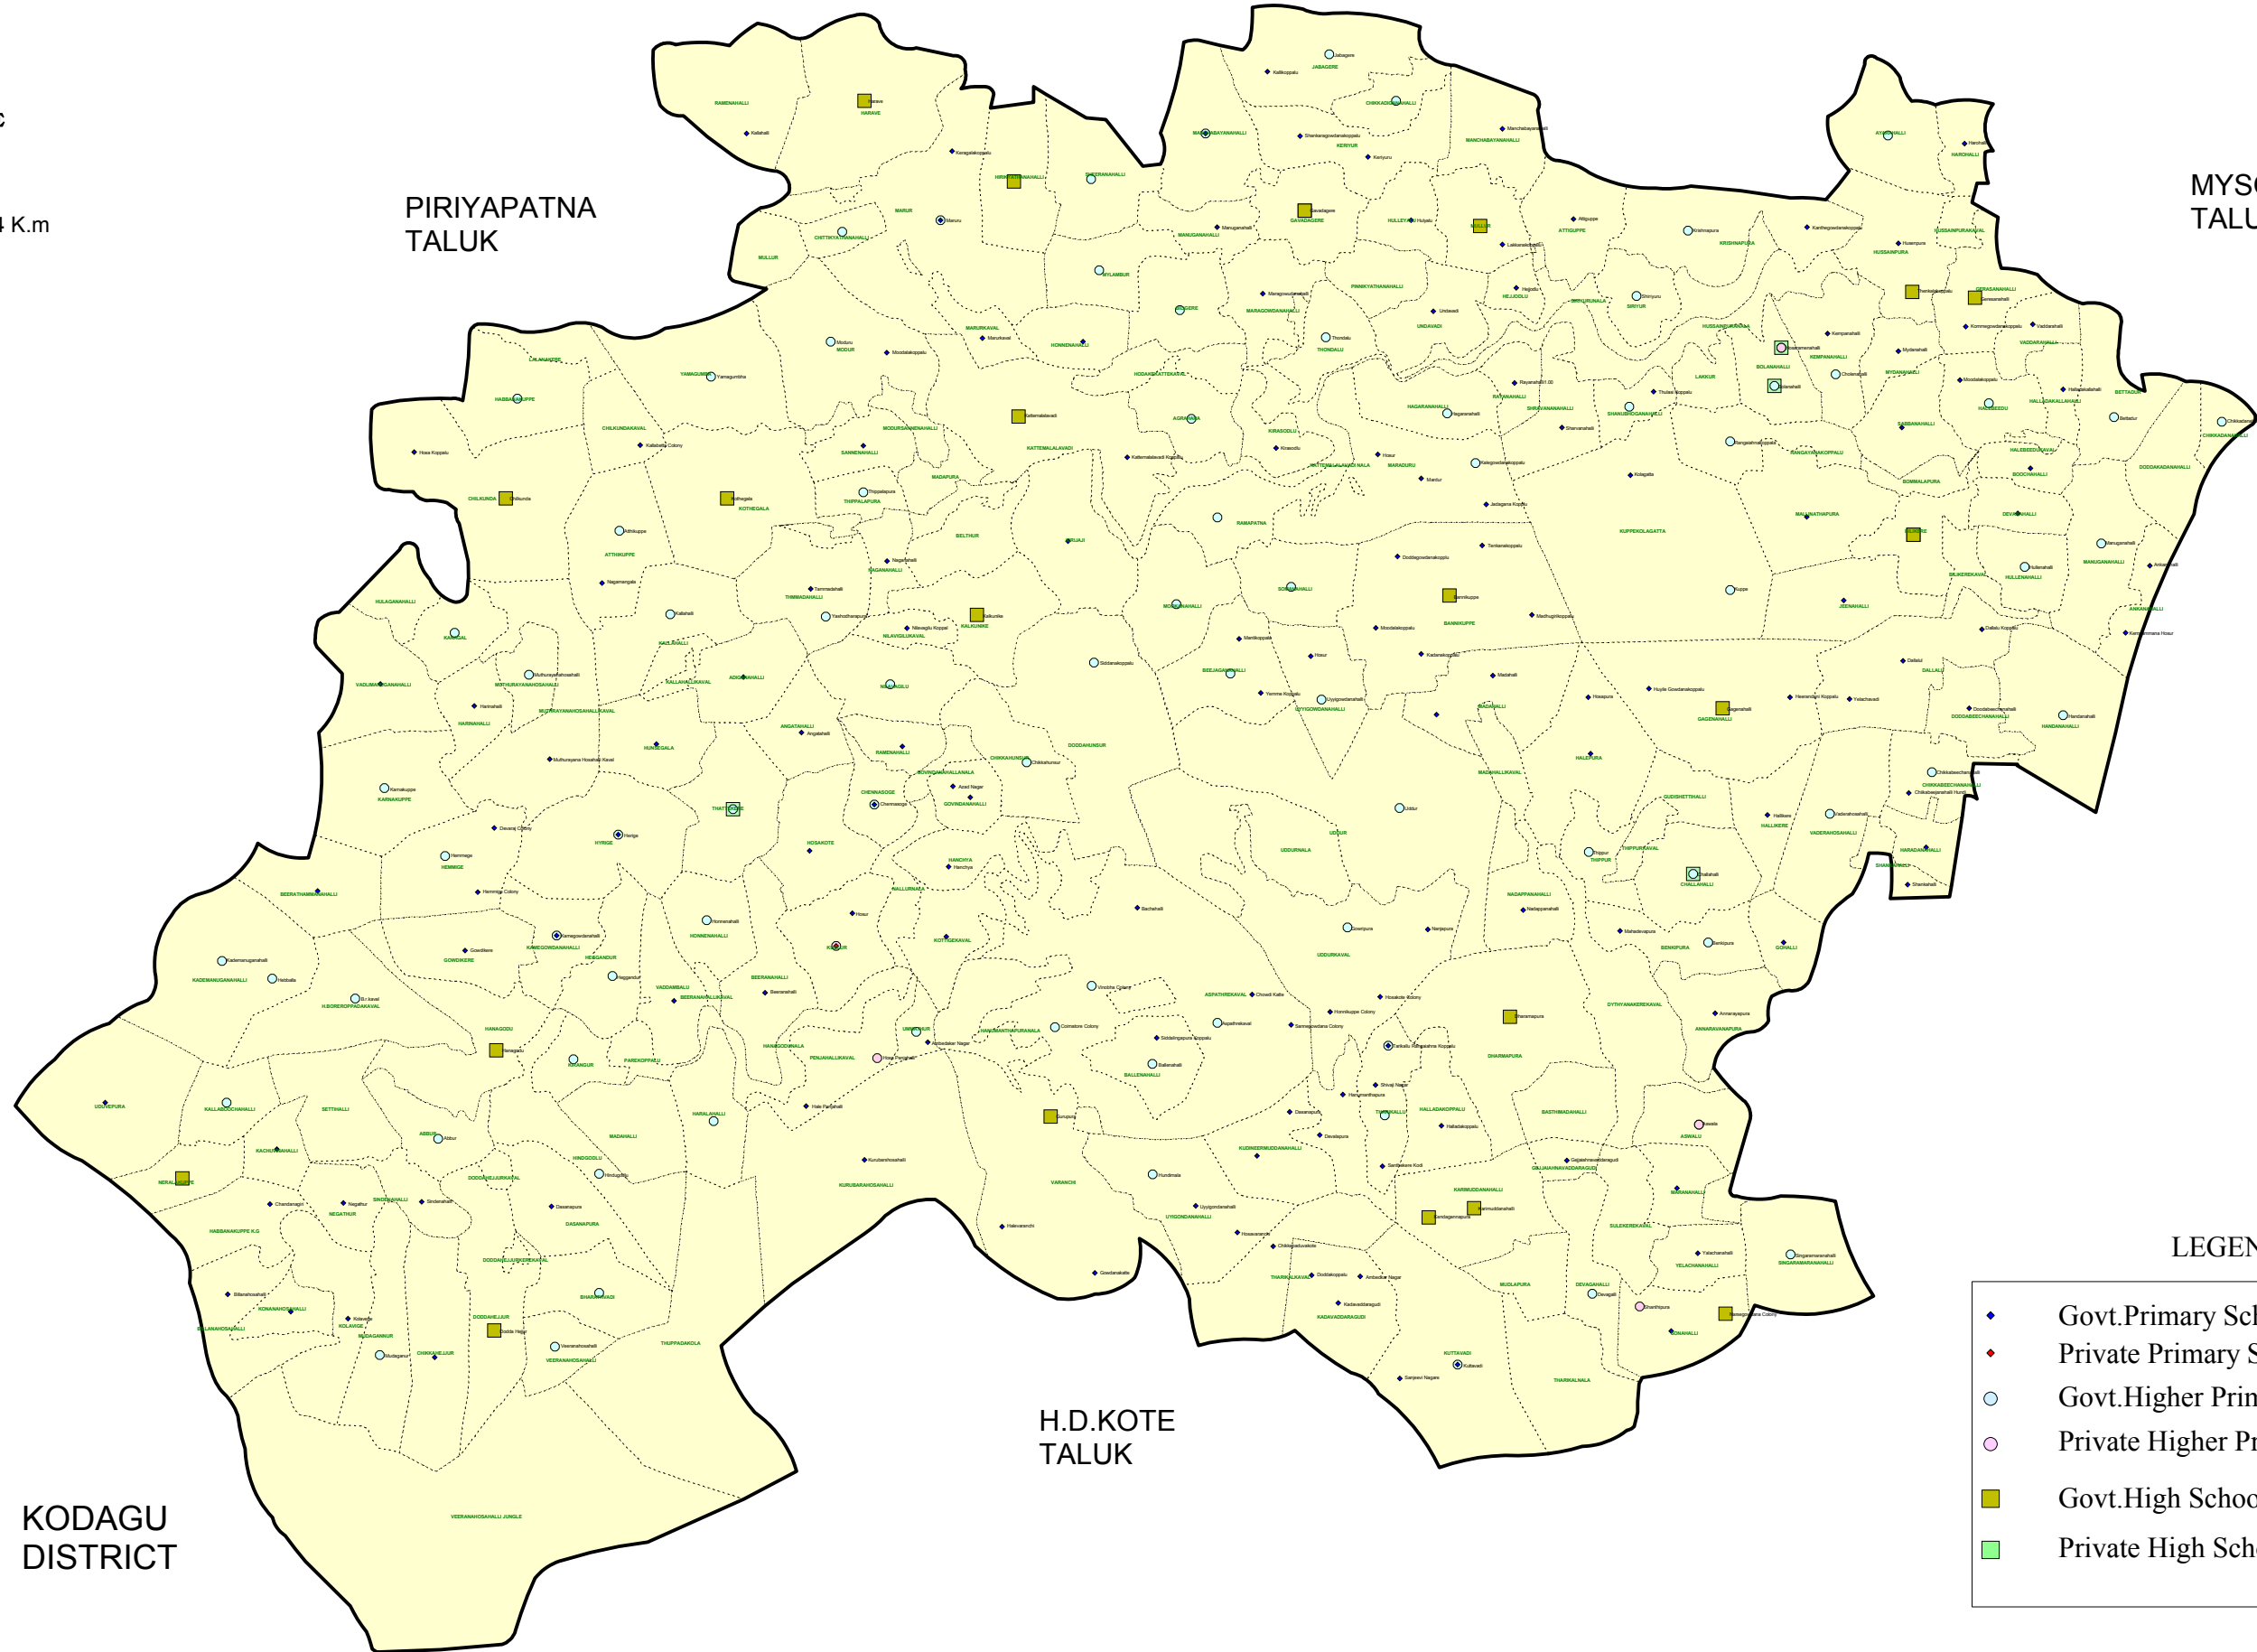

SCHOOL FACILITIES - HUNSUR TALUK

K.R.NAGARA
TALUK

MYSORE
TALUK

PIRIYAPATNA
TALUK

H.D.KOTE
TALUK

KODAGU
DISTRICT

Scale: 1 c.m = 1.4 K.m

LEGEND