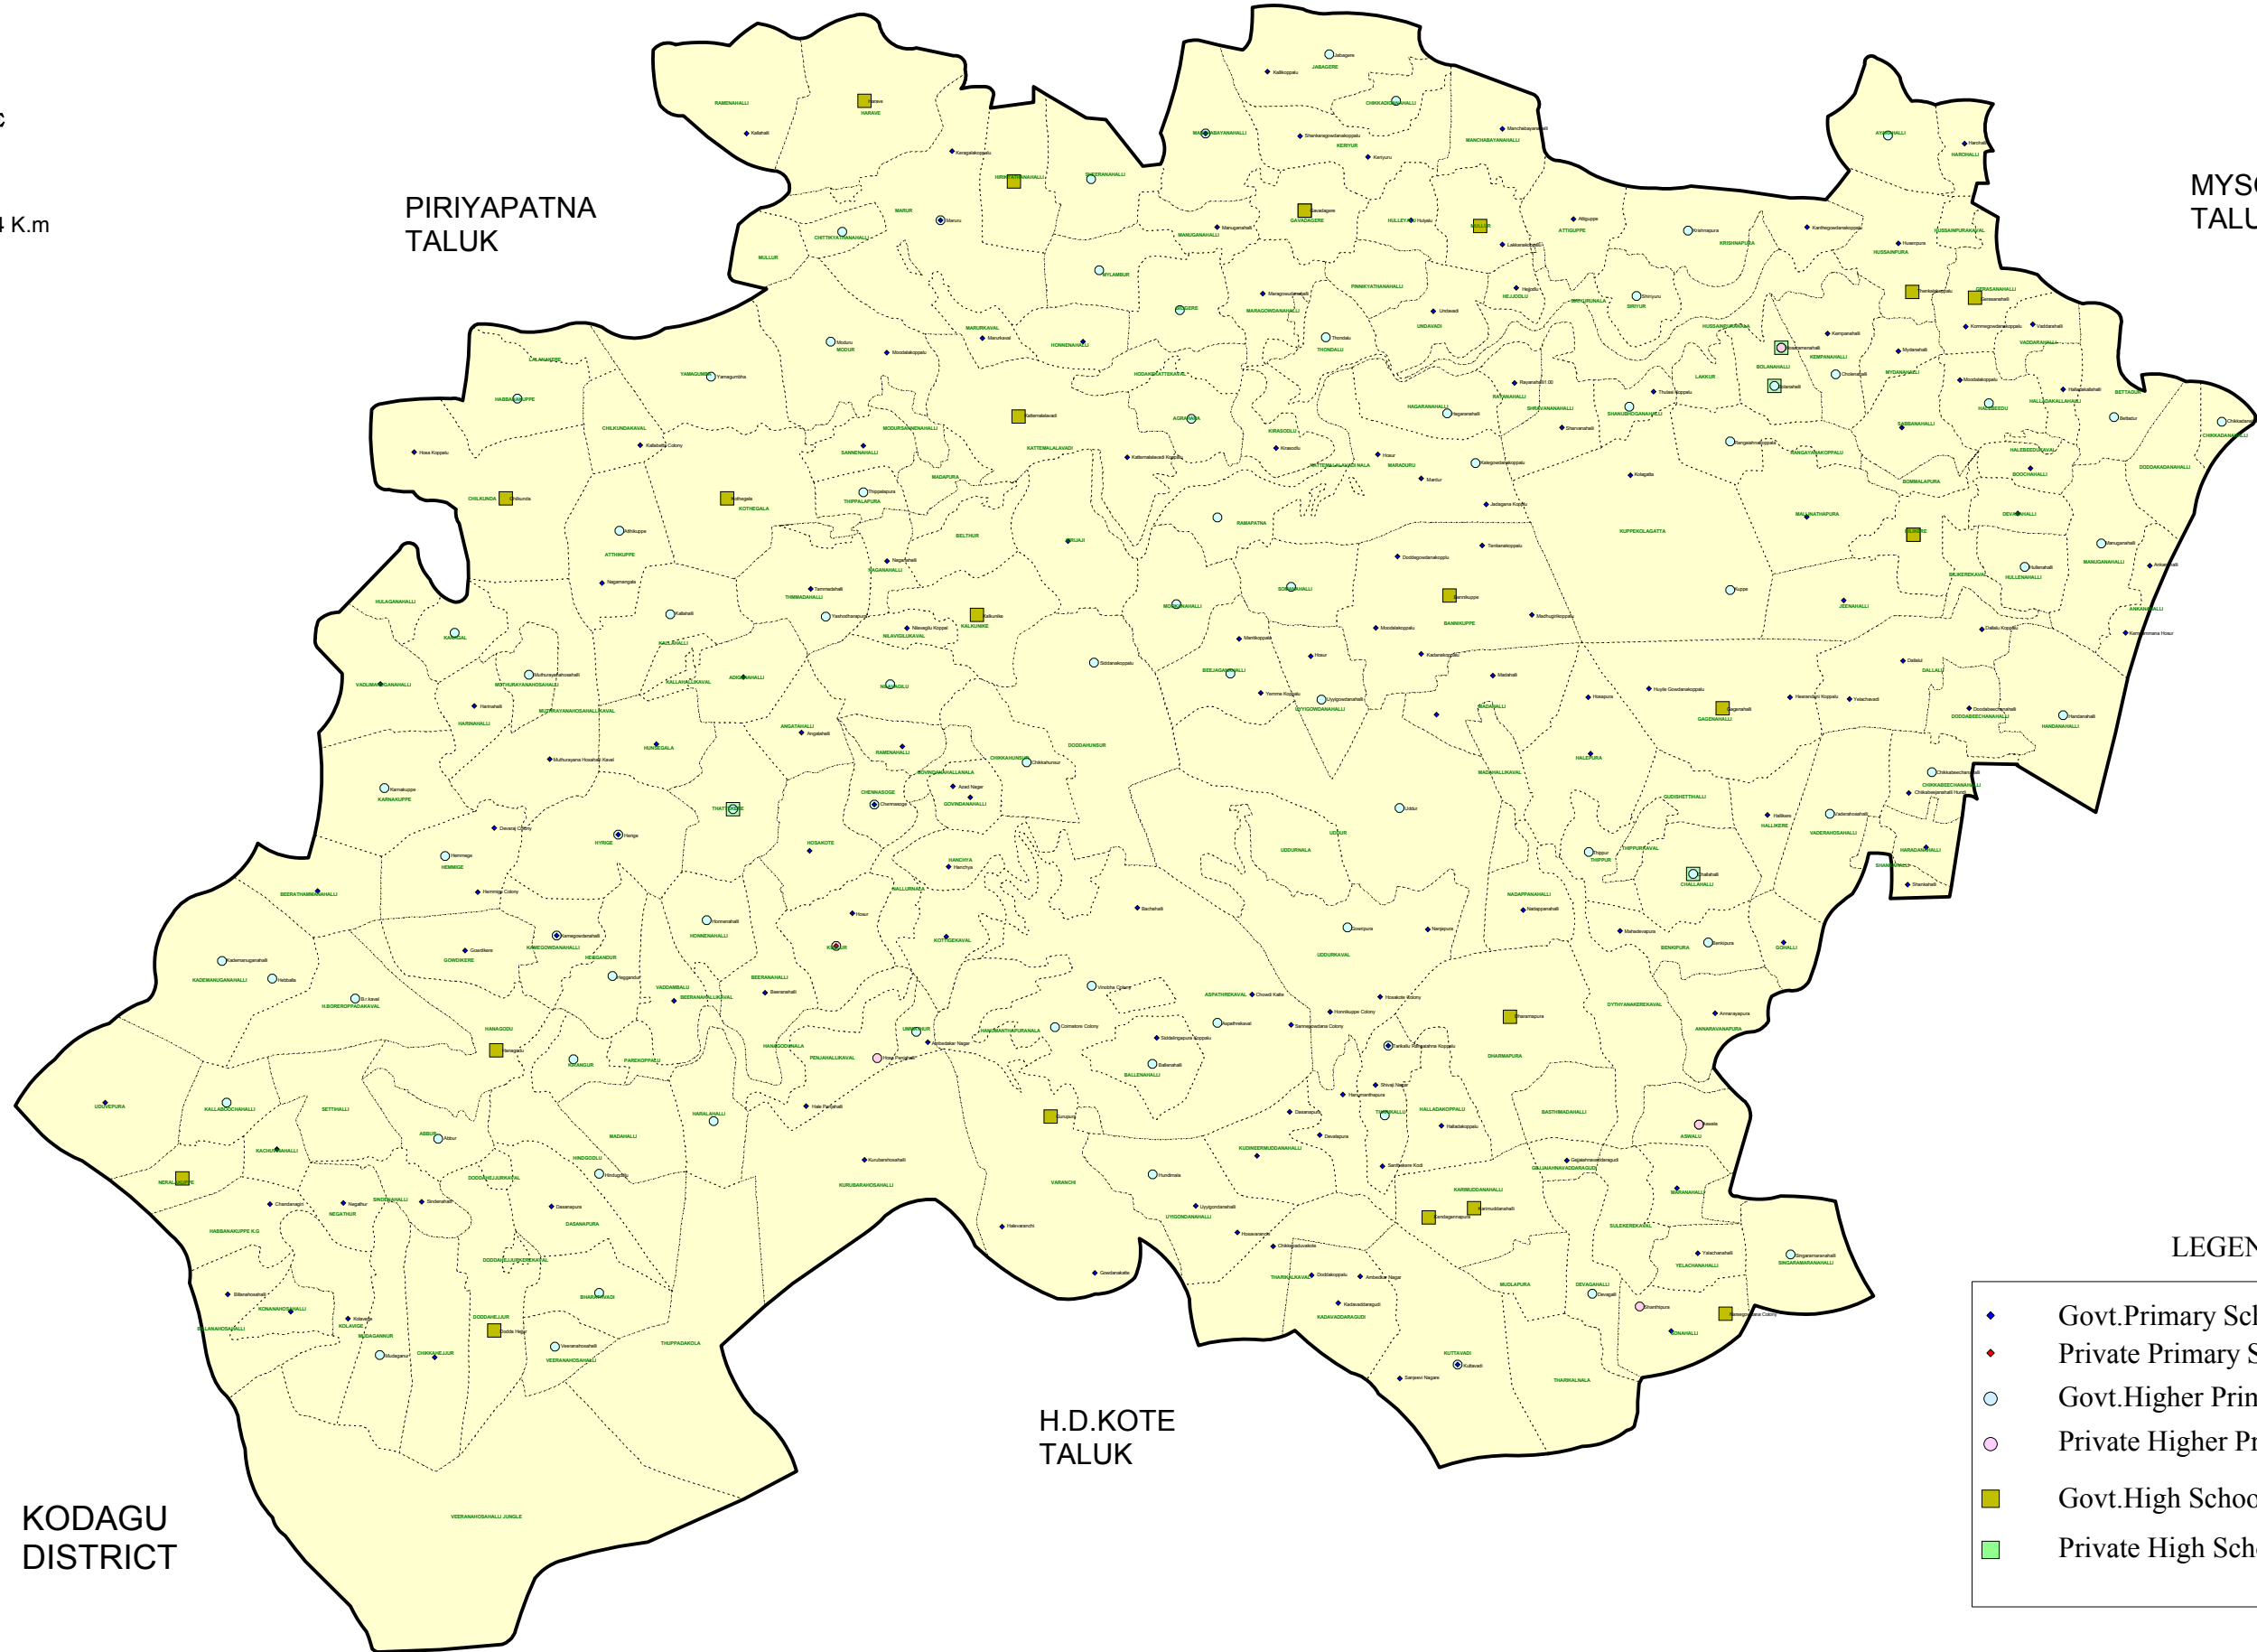

# SCHOOL FACILITIES - HUNSUR TALUK

K.R.NAGARA  
TALUK

MYSORE  
TALUK

PIRIYAPATNA  
TALUK

H.D.KOTE  
TALUK

KODAGU  
DISTRICT

Scale: 1 c.m = 1.4 K.m