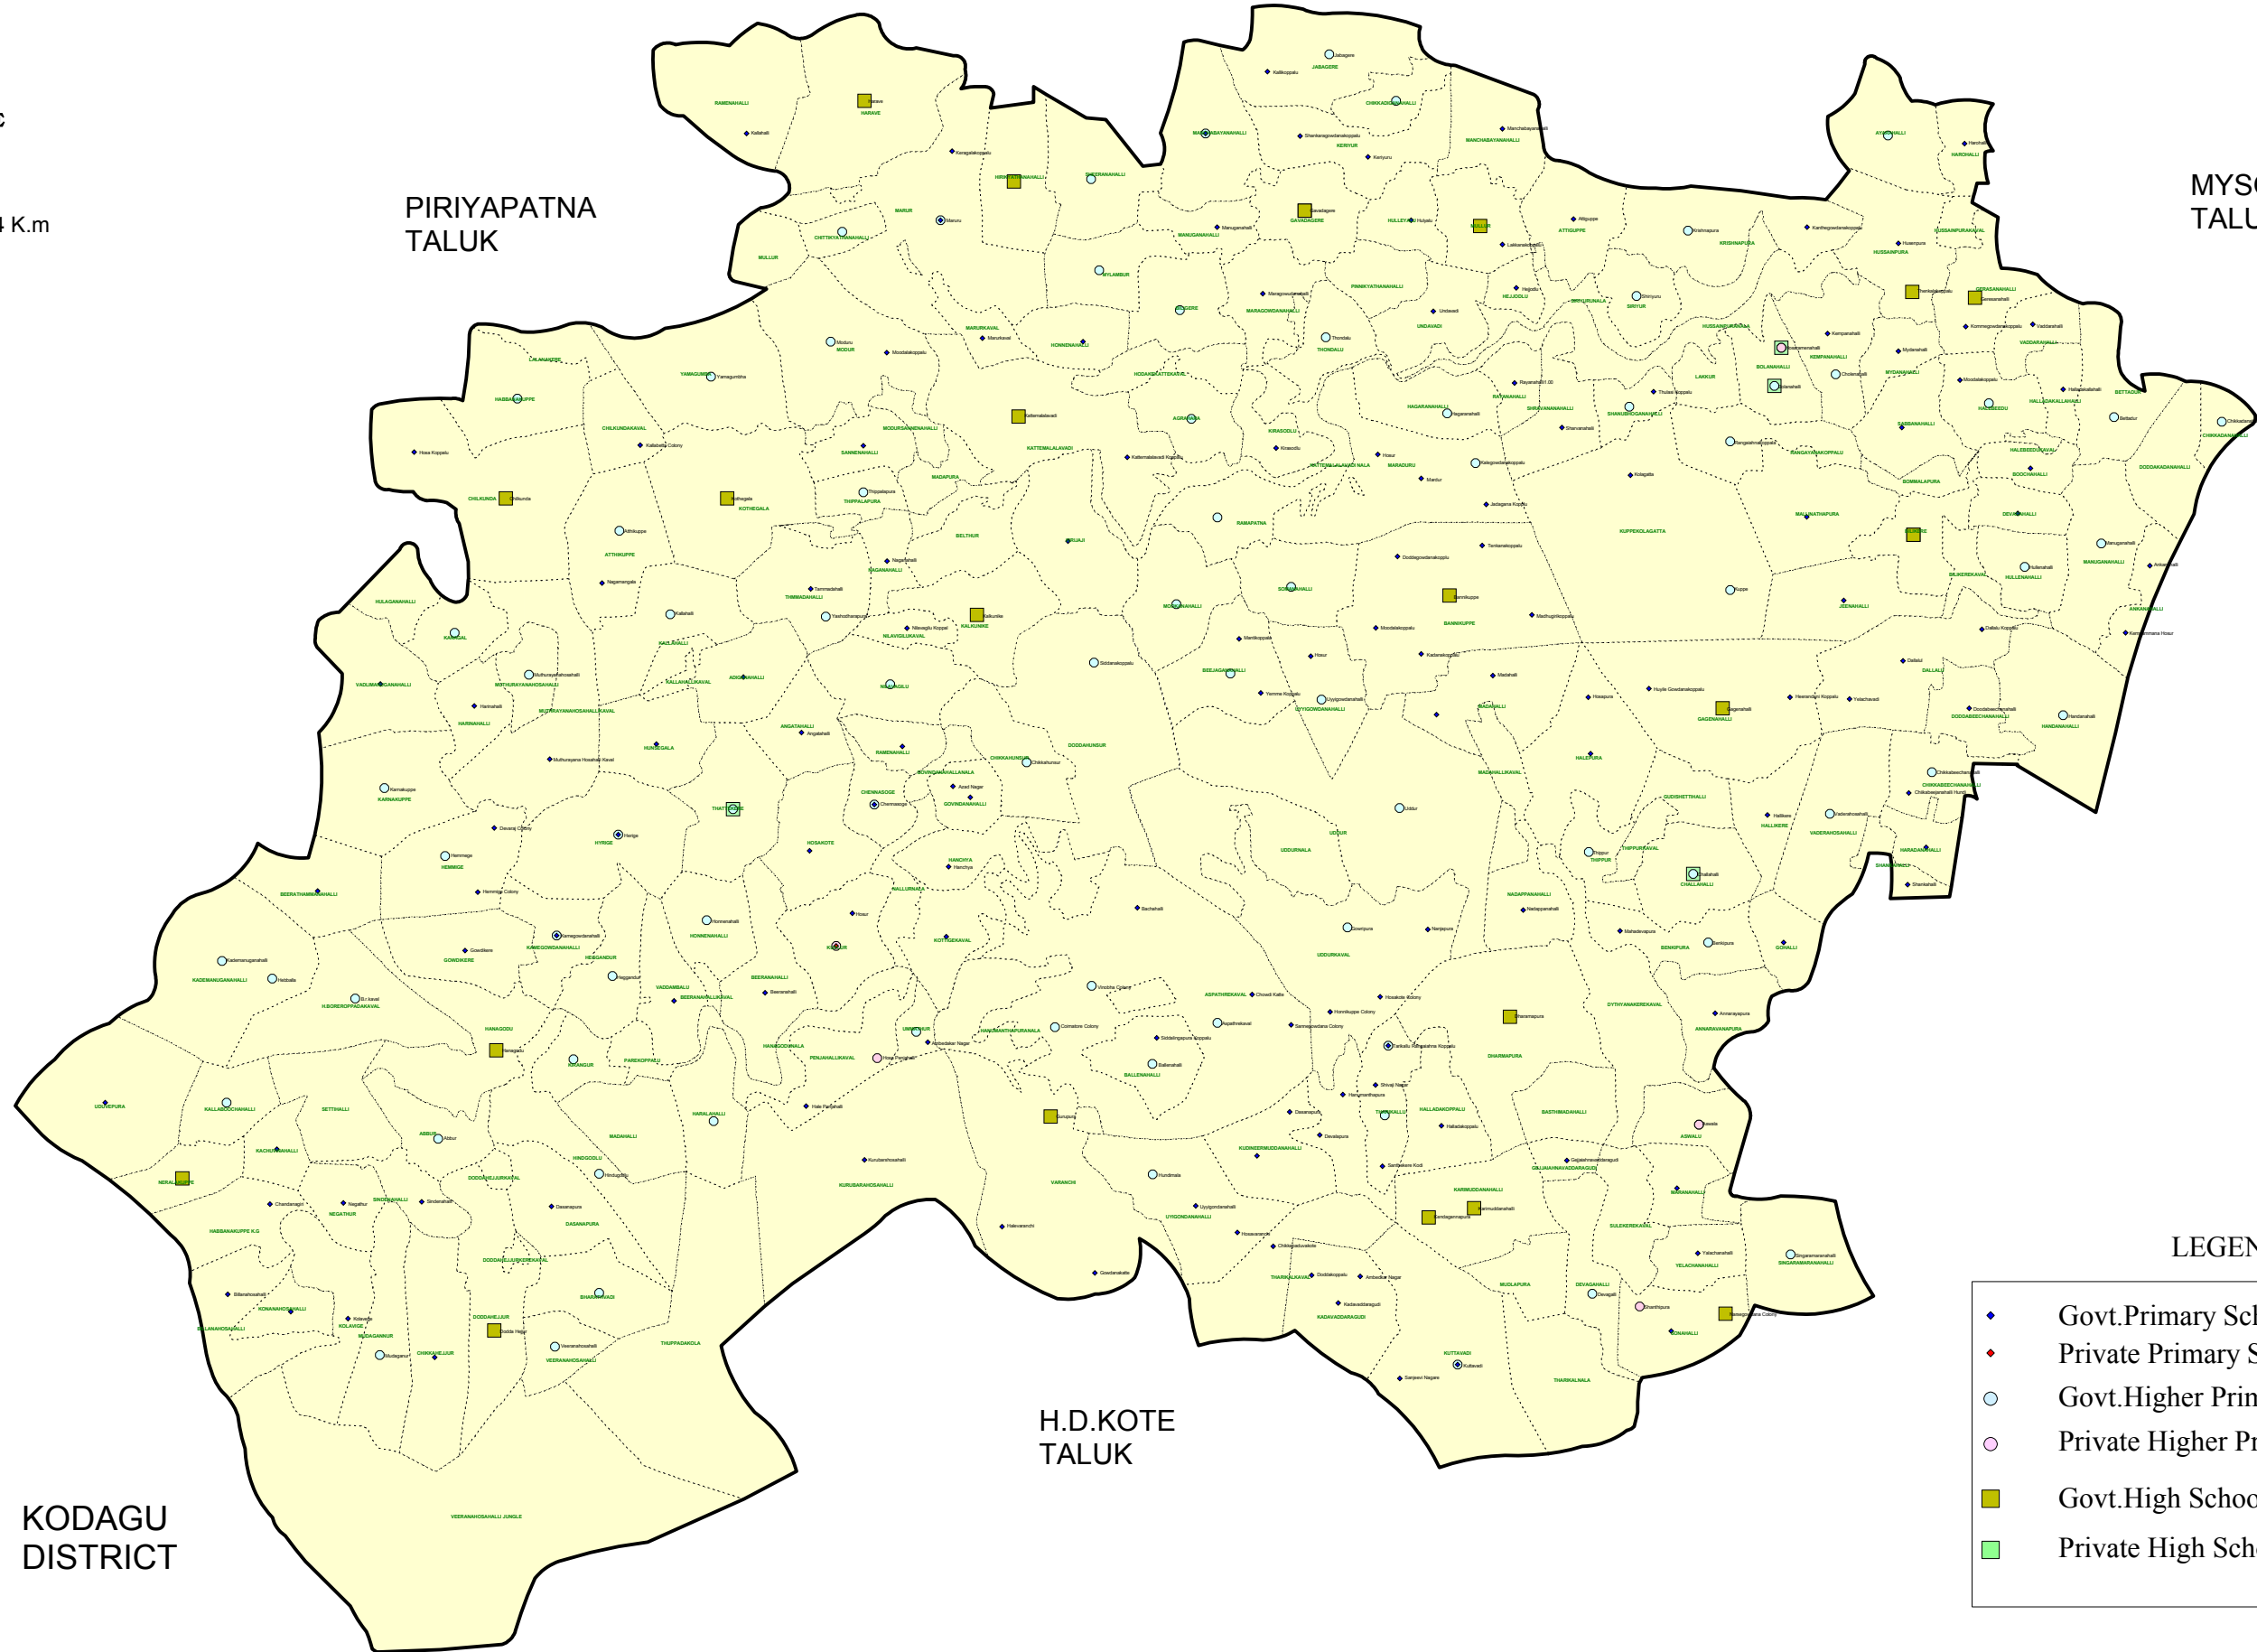

SCHOOL FACILITIES - HUNSUR TALUK

K.R.NAGARA
TALUK

MYSORE
TALUK

Scale: 1 c.m = 1.4 K.m

PIRIYAPATNA
TALUK

KODAGU
DISTRICT

H.D.KOTE
TALUK

LEGEND