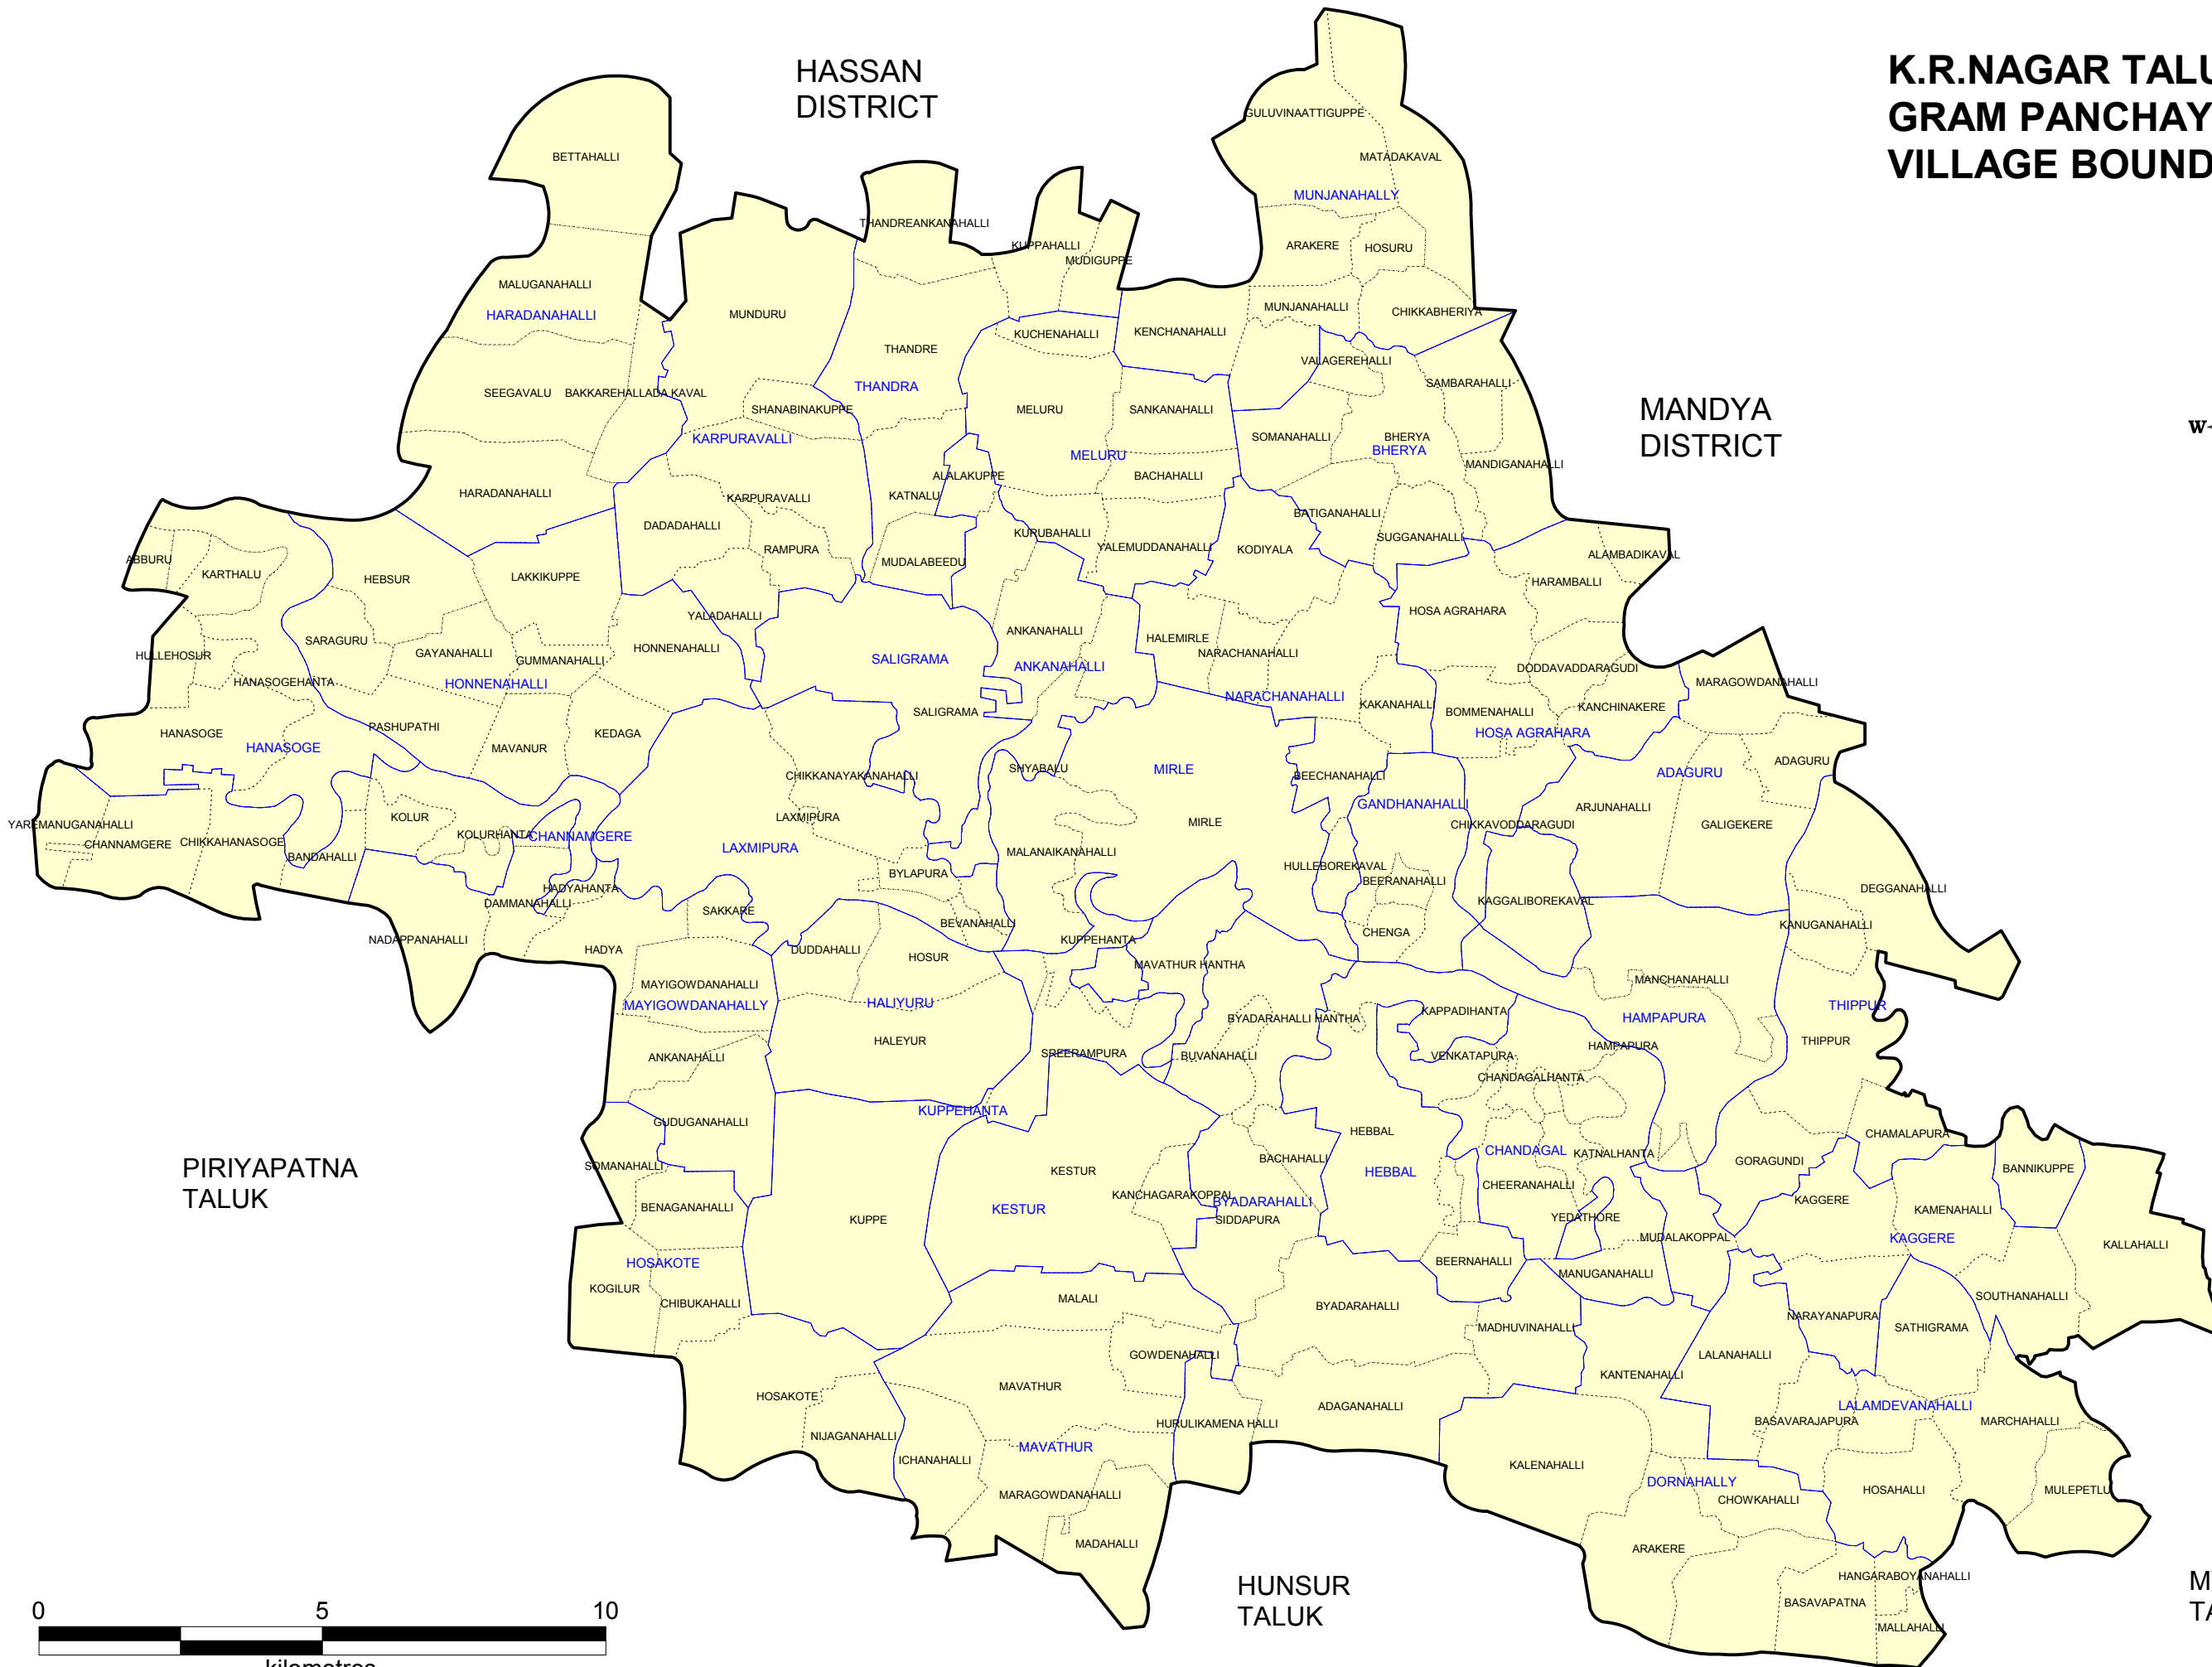

HASSAN DISTRICT

K.R.NAGAR TALUK WITH GRAM PANCHAYATH AND VILLAGE BOUNDARIES

MANDYA DISTRICT

PIRIYAPATNA TALUK

HUNSUR TALUK

MYSORE TALUK