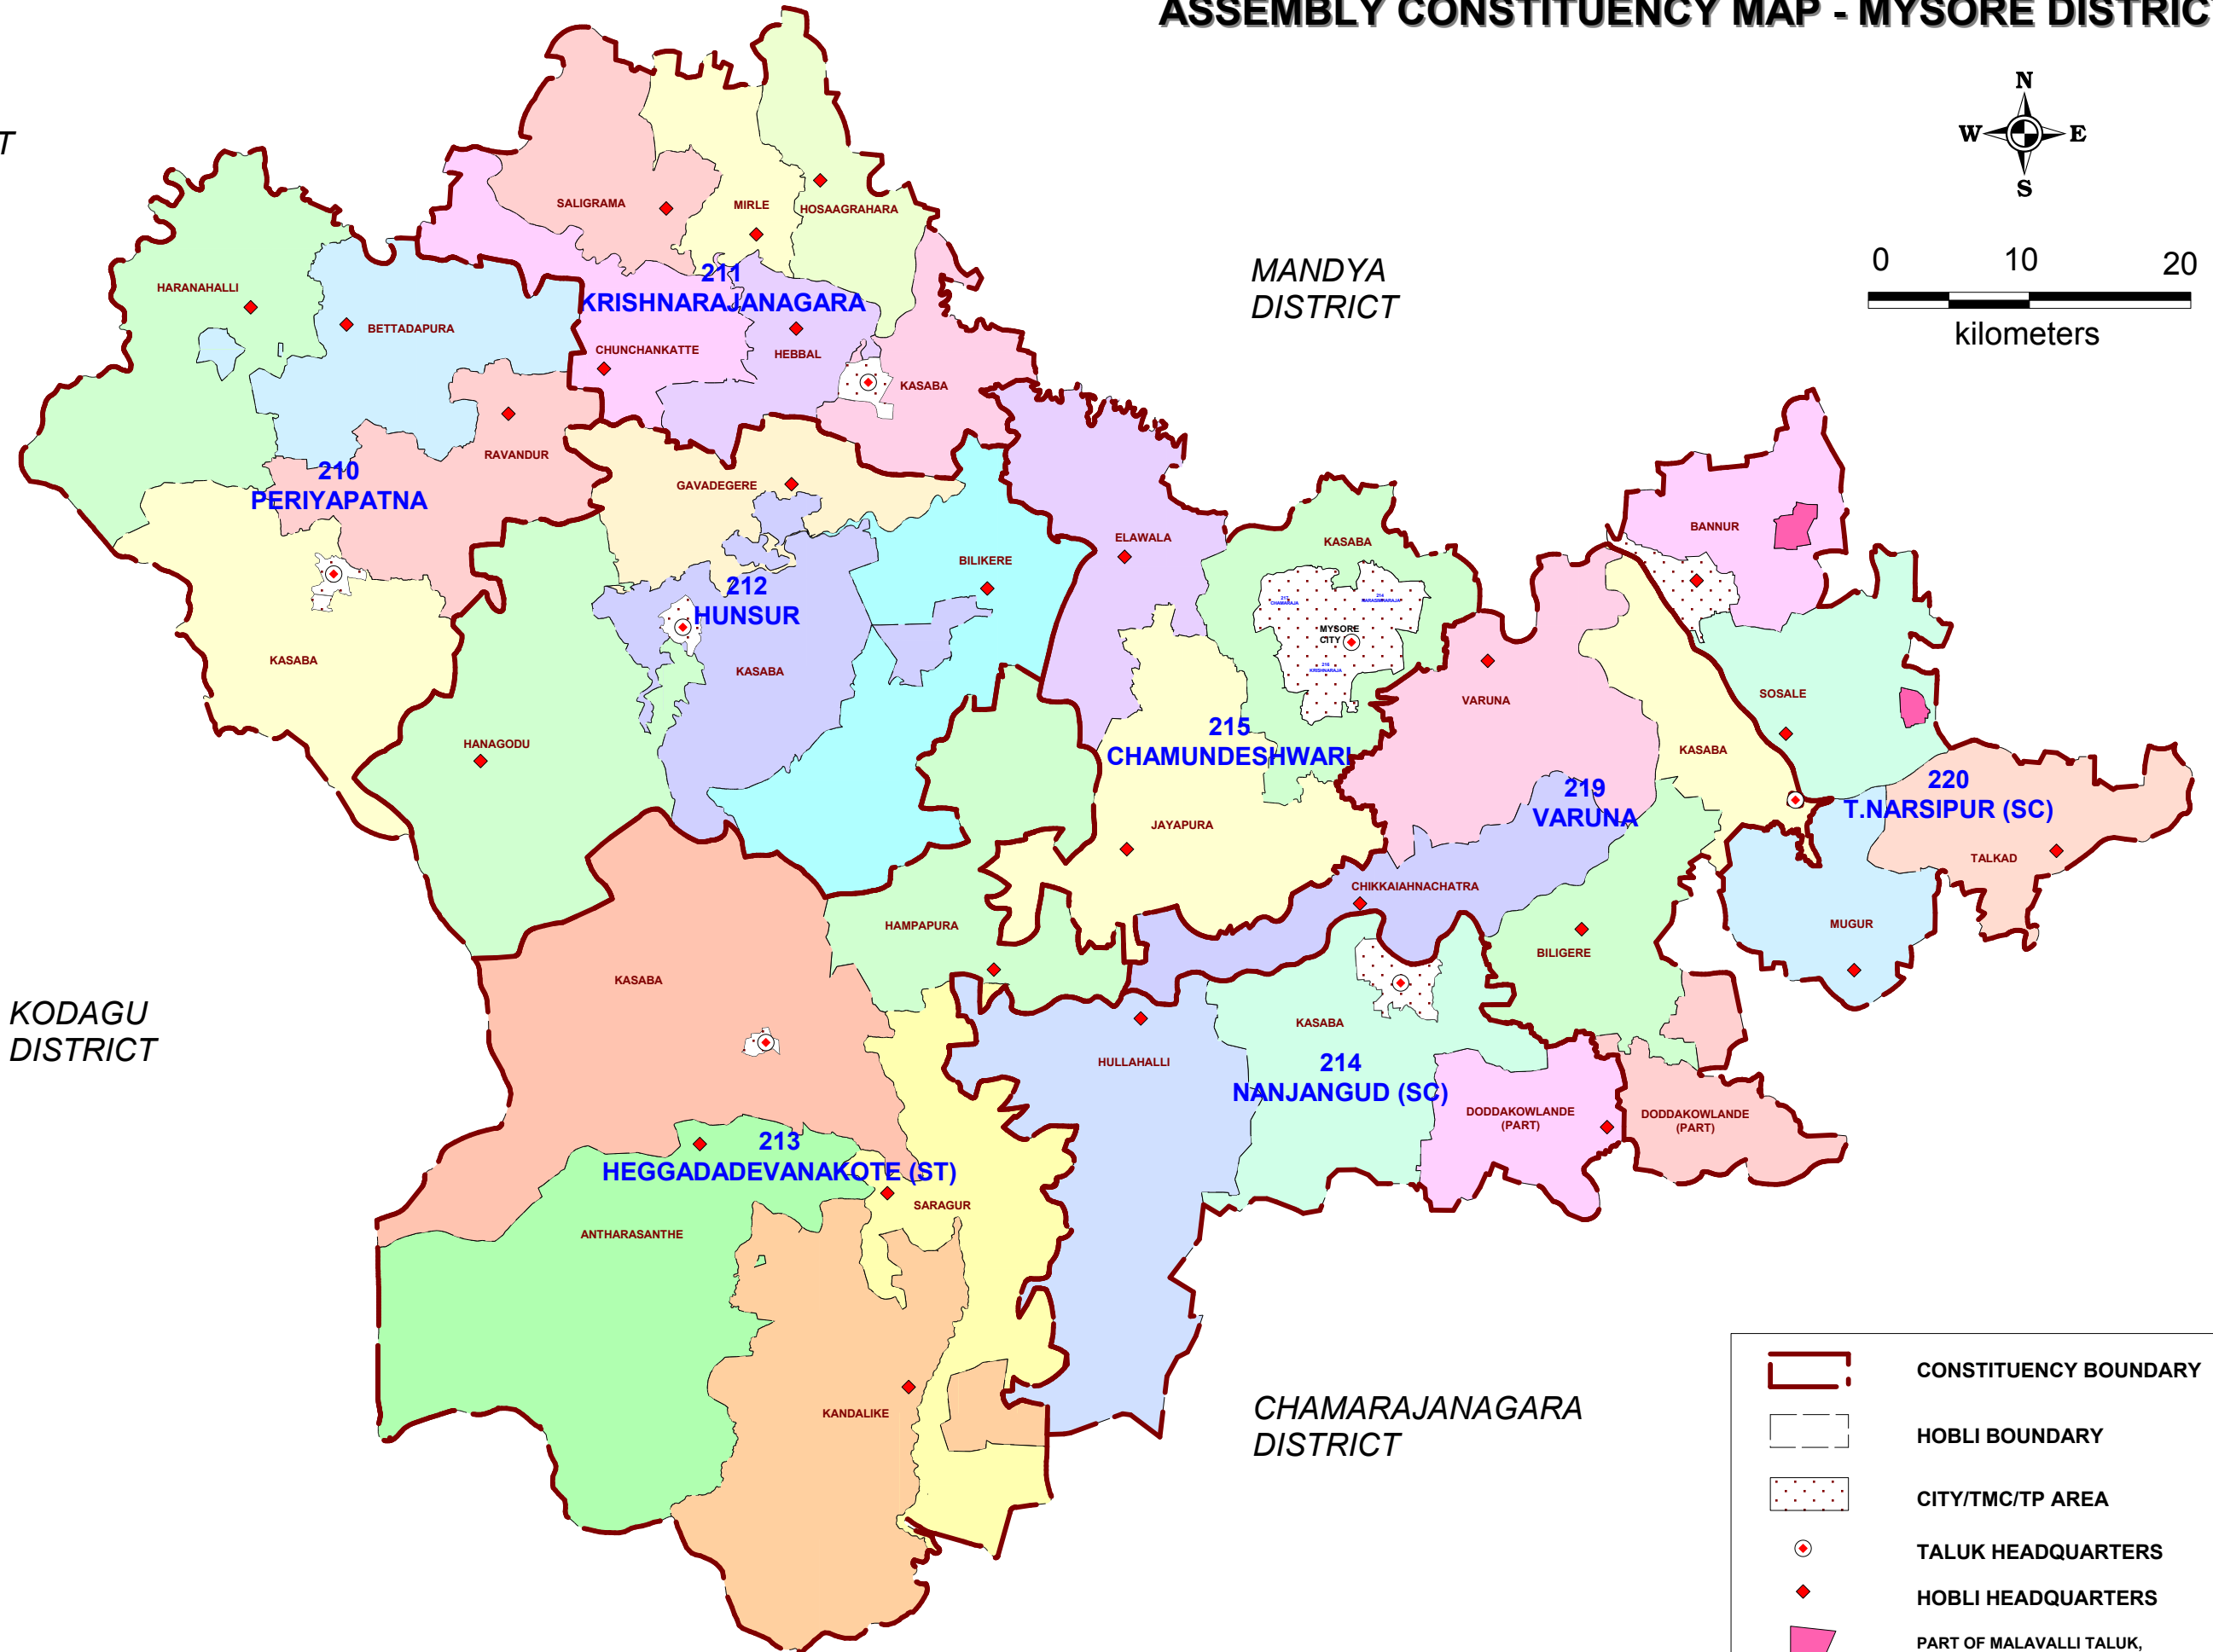

# ASSEMBLY CONSTITUENCY MAP - MYSORE DISTRICT

HASSAN DISTRICT

MANDYA DISTRICT

KODAGU DISTRICT

CHAMARAJANAGARA DISTRICT

	CONSTITUENCY BOUNDARY
	HOBLI BOUNDARY
	CITY/TMC/TP AREA
	TALUK HEADQUARTERS
	HOBLI HEADQUARTERS
	PART OF MALAVALLI TALUK, MANDYA DISTRICT