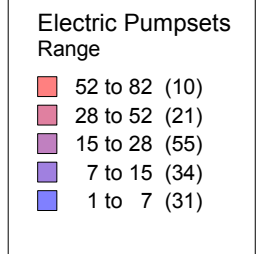

MYSORE TALUK - VILLAGES WITH ELECTRIC PUMPSETS

K.R.NAGARA
TALUK

MANDYA
DISTRICT

HUNSUR
TALUK

T.NARSIPUR
TALUK

MYSORE CITY

NANJANGUD
TALUK

H.D.KOTE
TALUK