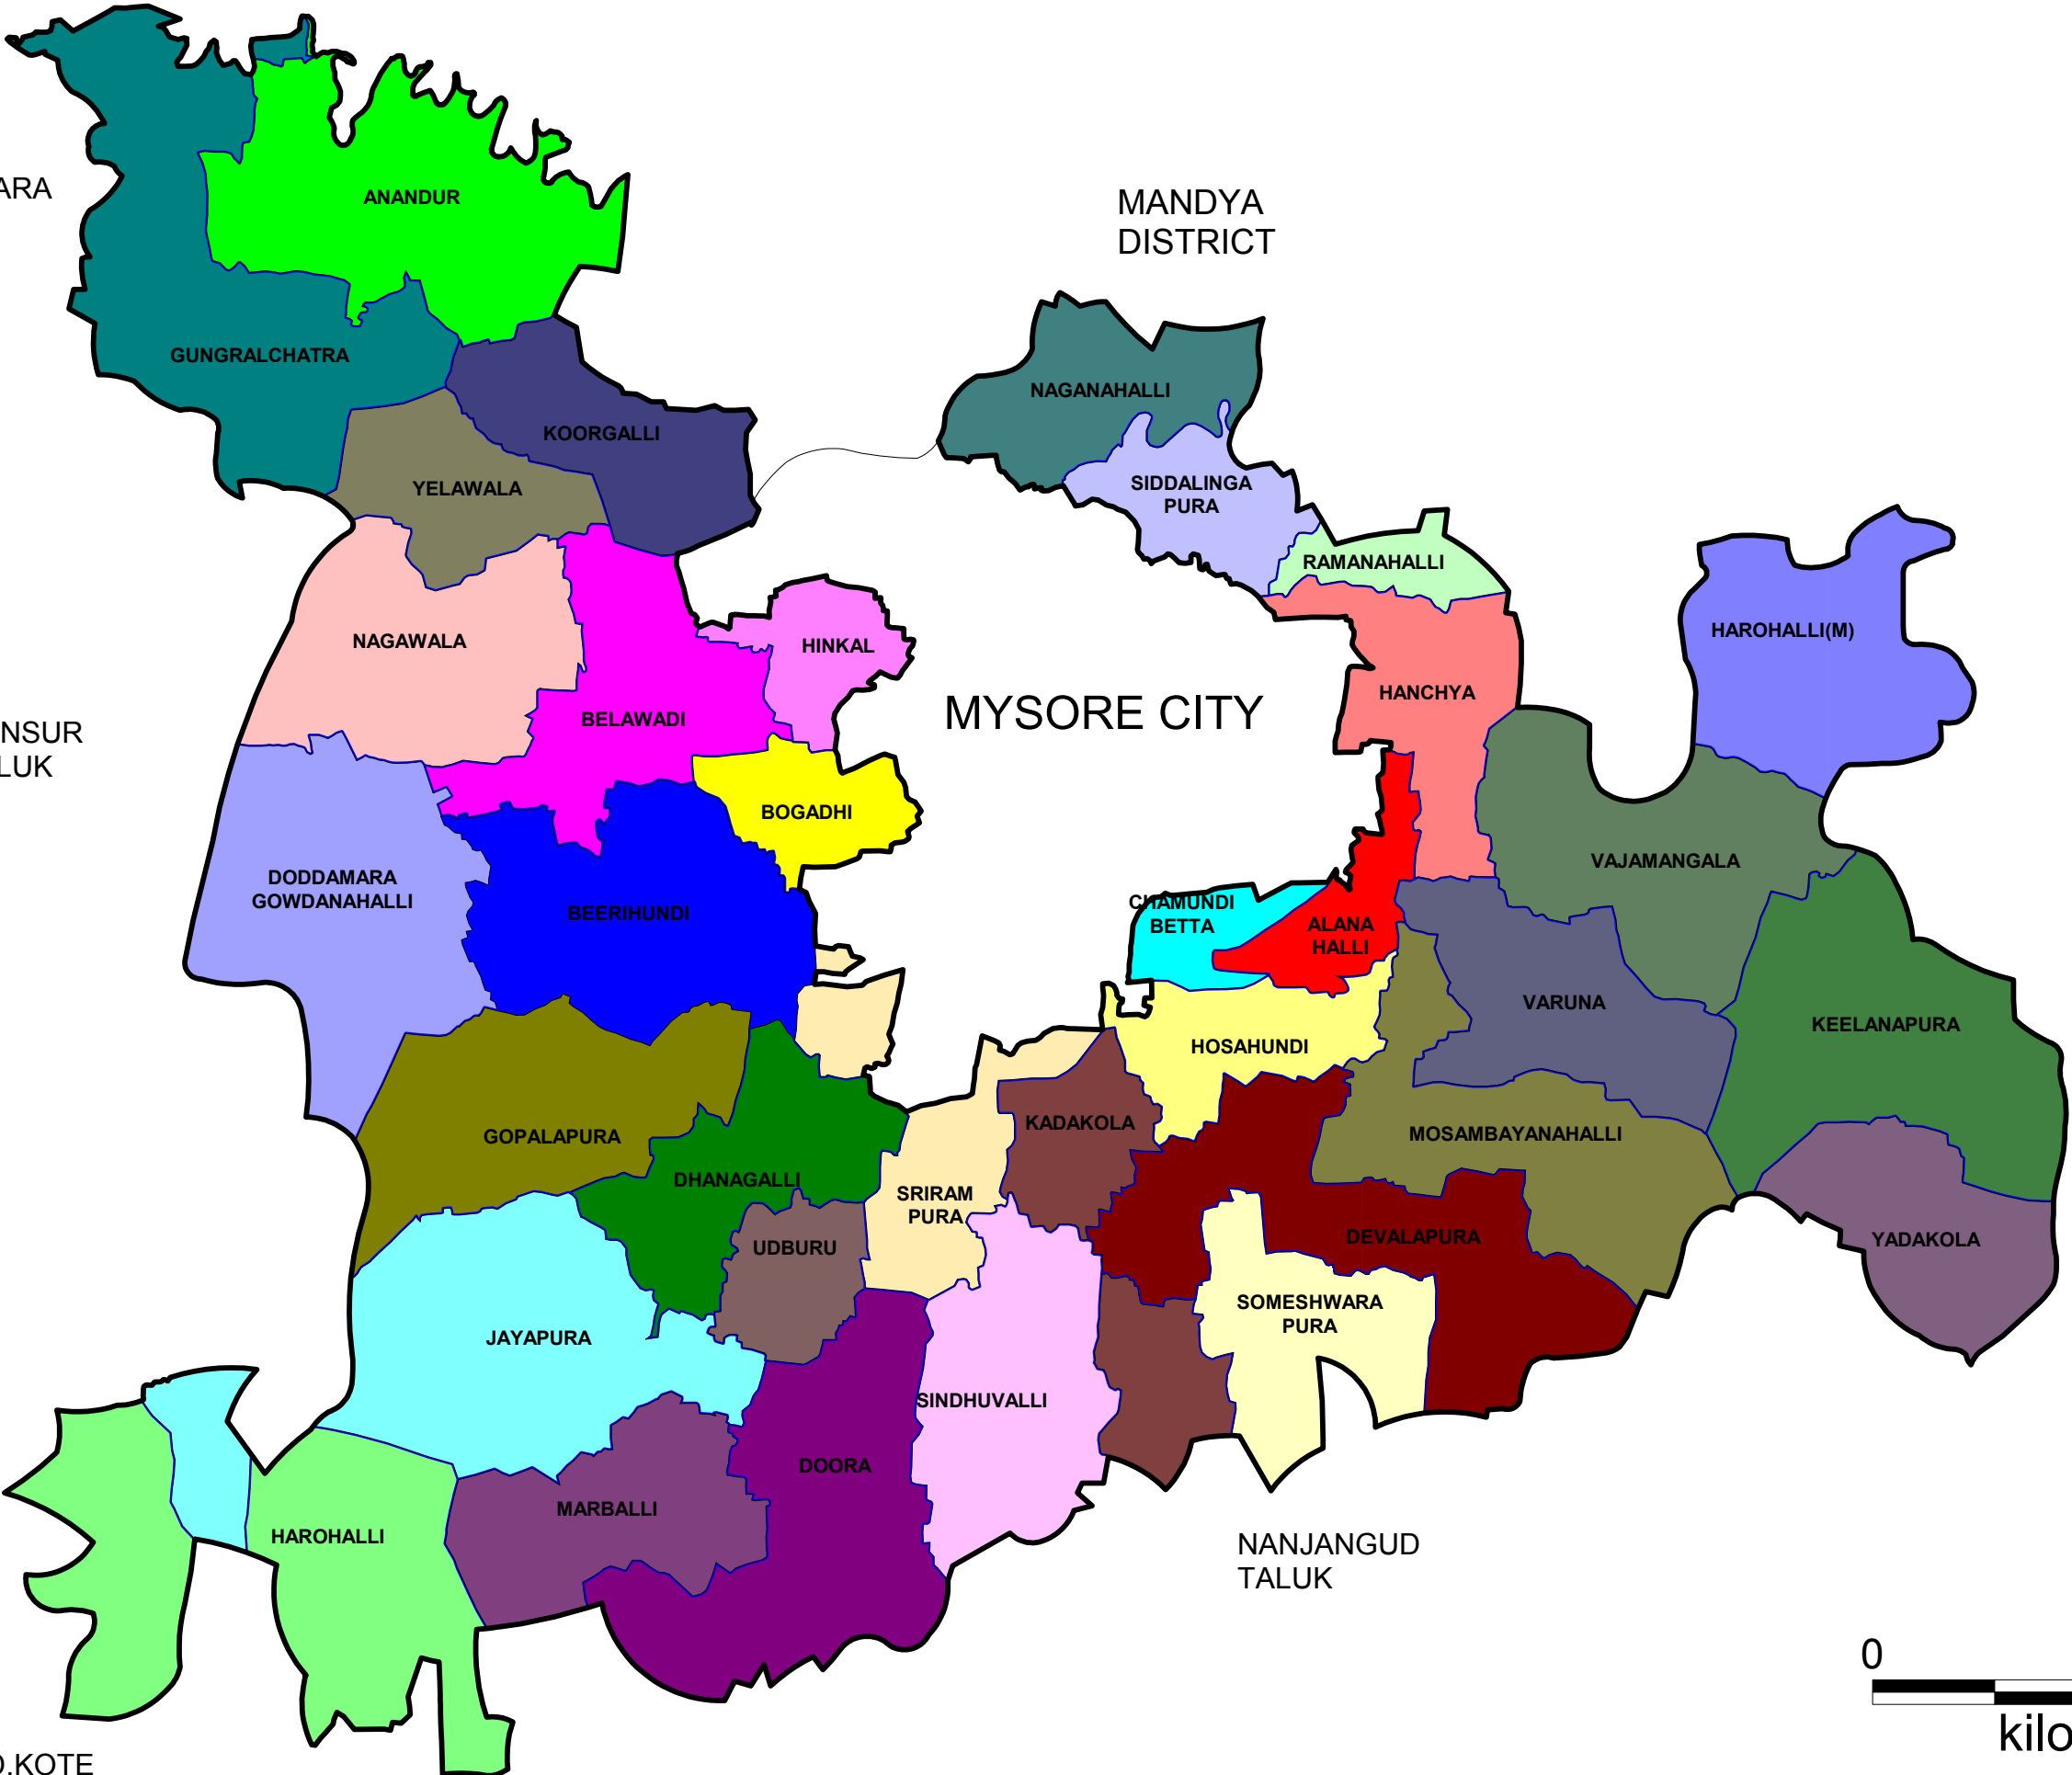

# MYSORE TALUK WITH GRAM PANCHAYATHS

K.R.NAGARA  
TALUK

MANDYA  
DISTRICT

HUNSUR  
TALUK

T.NARSIPUR  
TALUK

MYSORE CITY

H.D.KOTE  
TALUK

NANJANGUD  
TALUK

Prepared By : District NRDMS Centre,  
Zilla Panchayath, Mysore