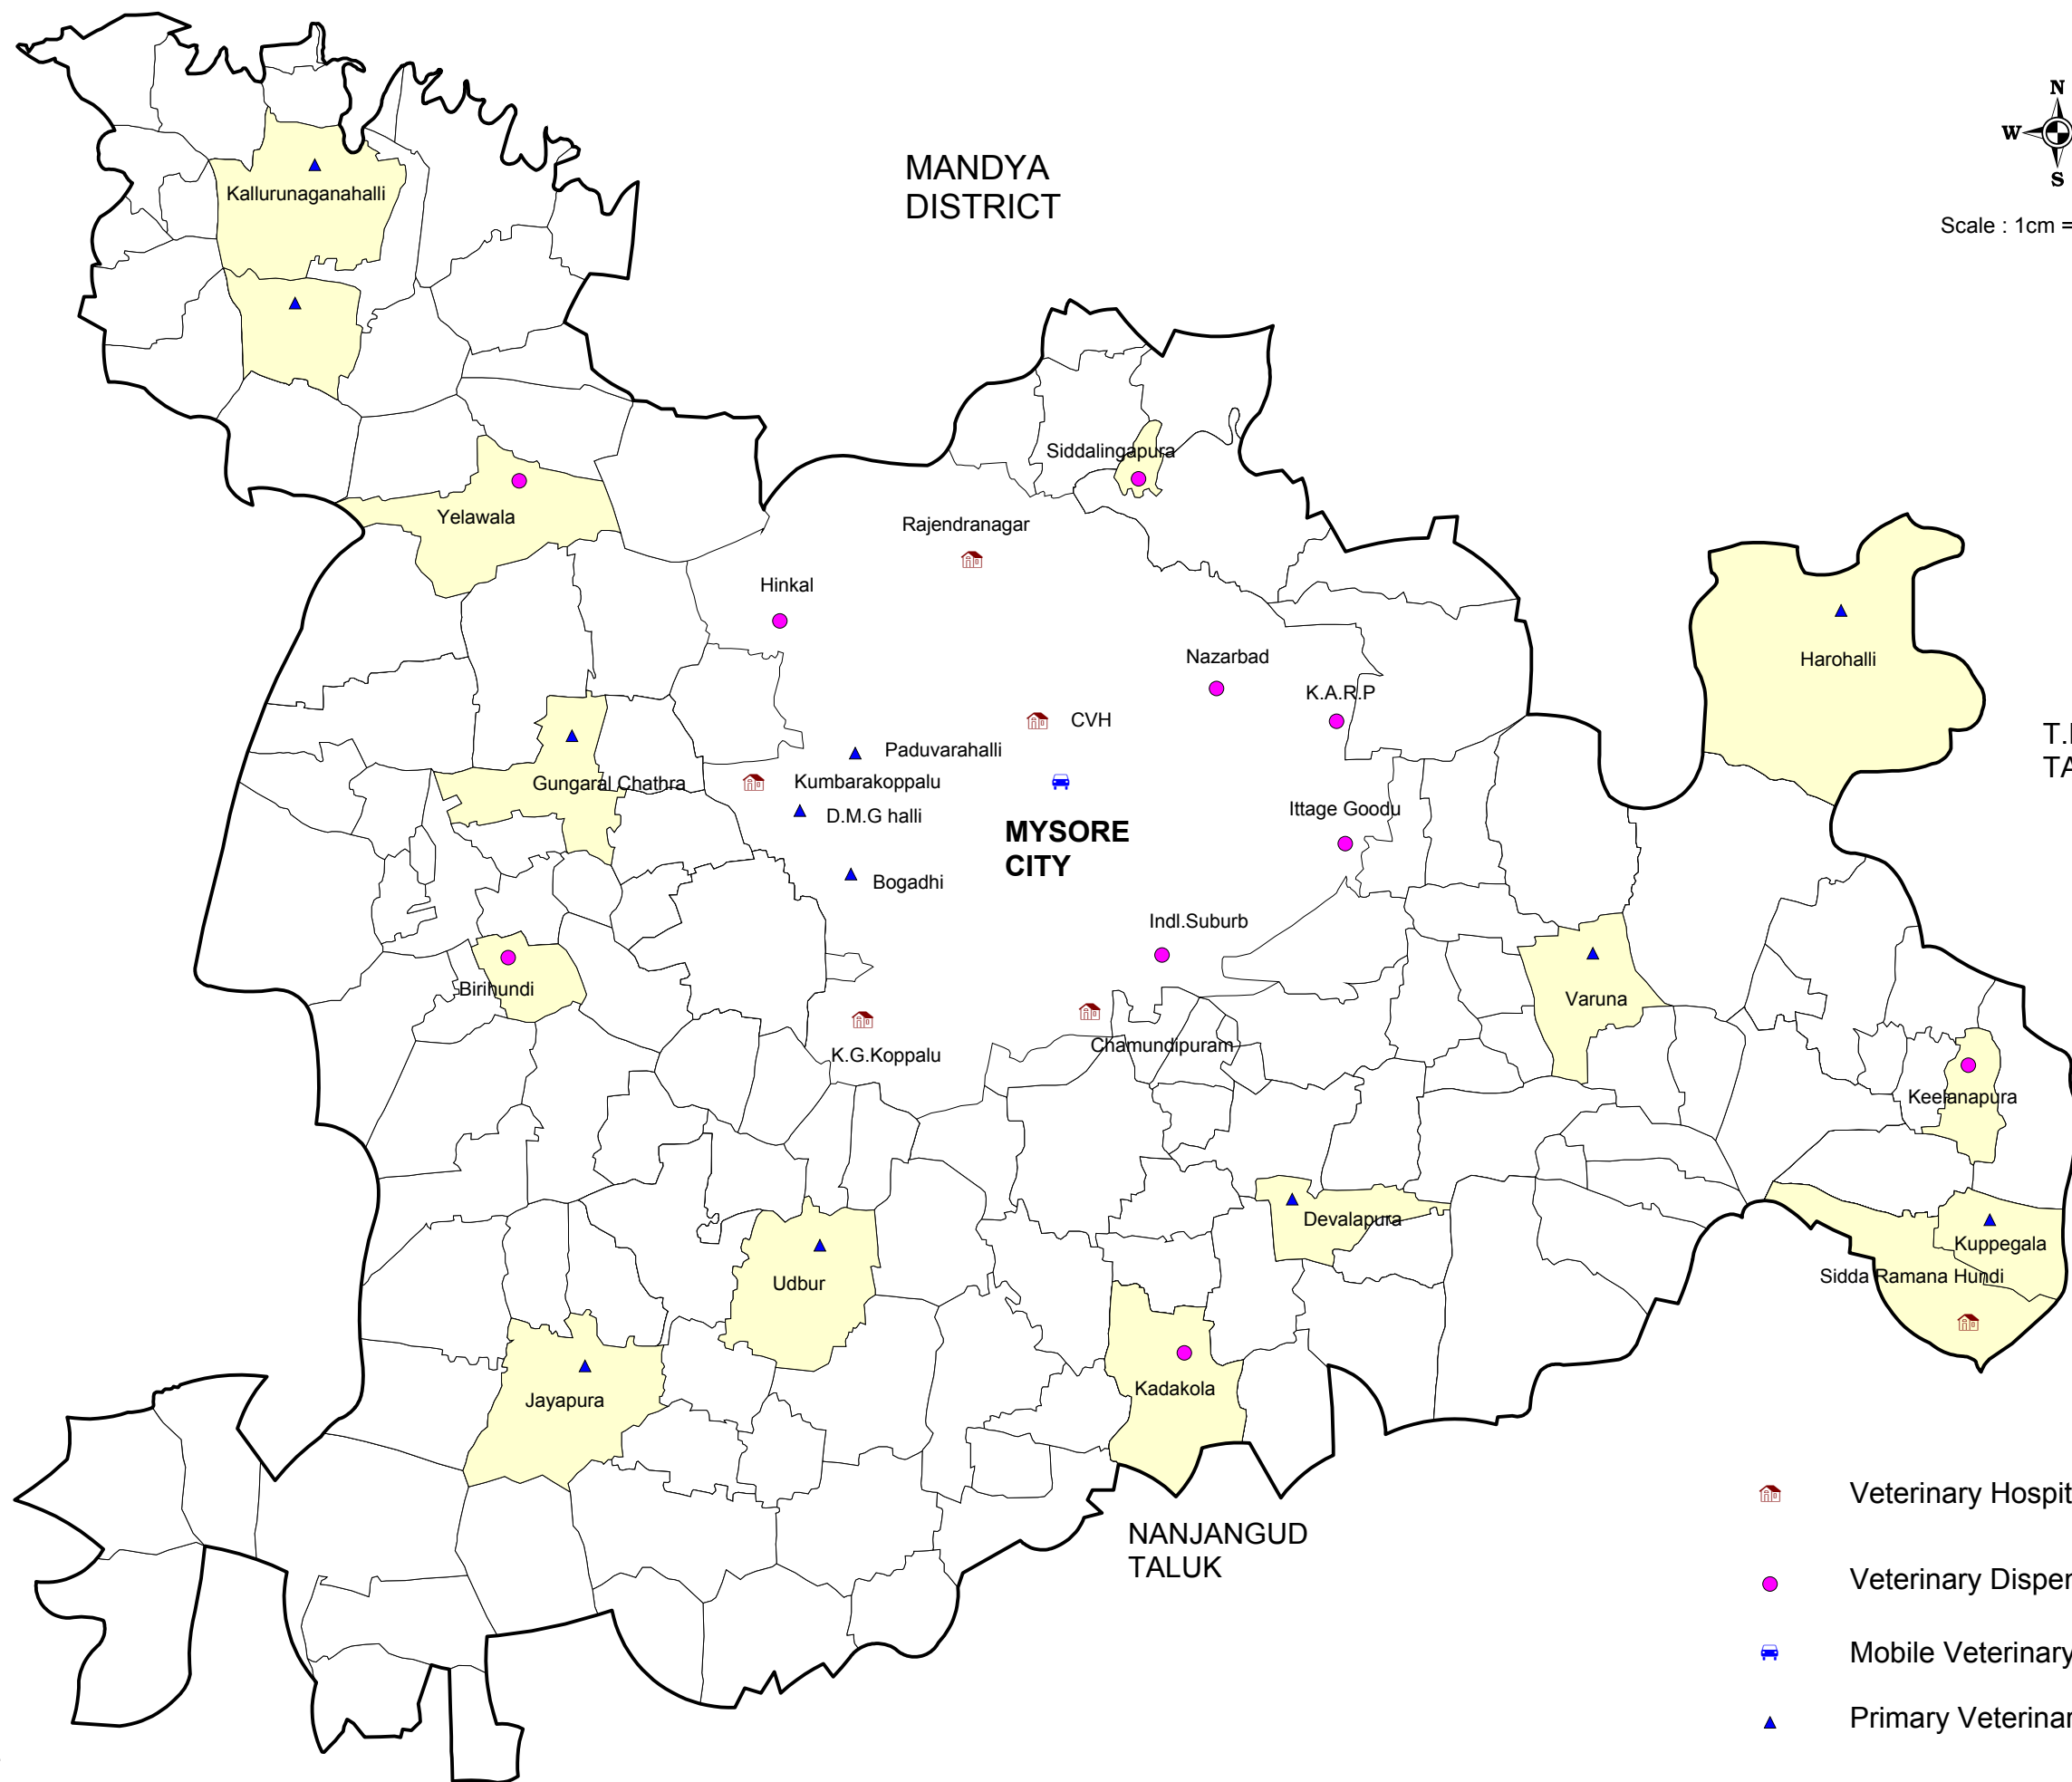

# MYSORE TALUK WITH VETERINARY FACILITIES

Scale : 1cm = 1.4 K.m

K.R.NAGARA  
TALUK

MANDYA  
DISTRICT

HUNSUR  
TALUK

T.NARSIPUR  
TALUK

H.D.KOTE  
TALUK

NANJANGUD  
TALUK

-  Veterinary Hospital (6)
-  Veterinary Dispensary (10)
-  Mobile Veterinary Centre (1)
-  Primary Veterinary Centre (12)

Prepared By : District NRDMS Centre, Zilla Panchayath, Mysore