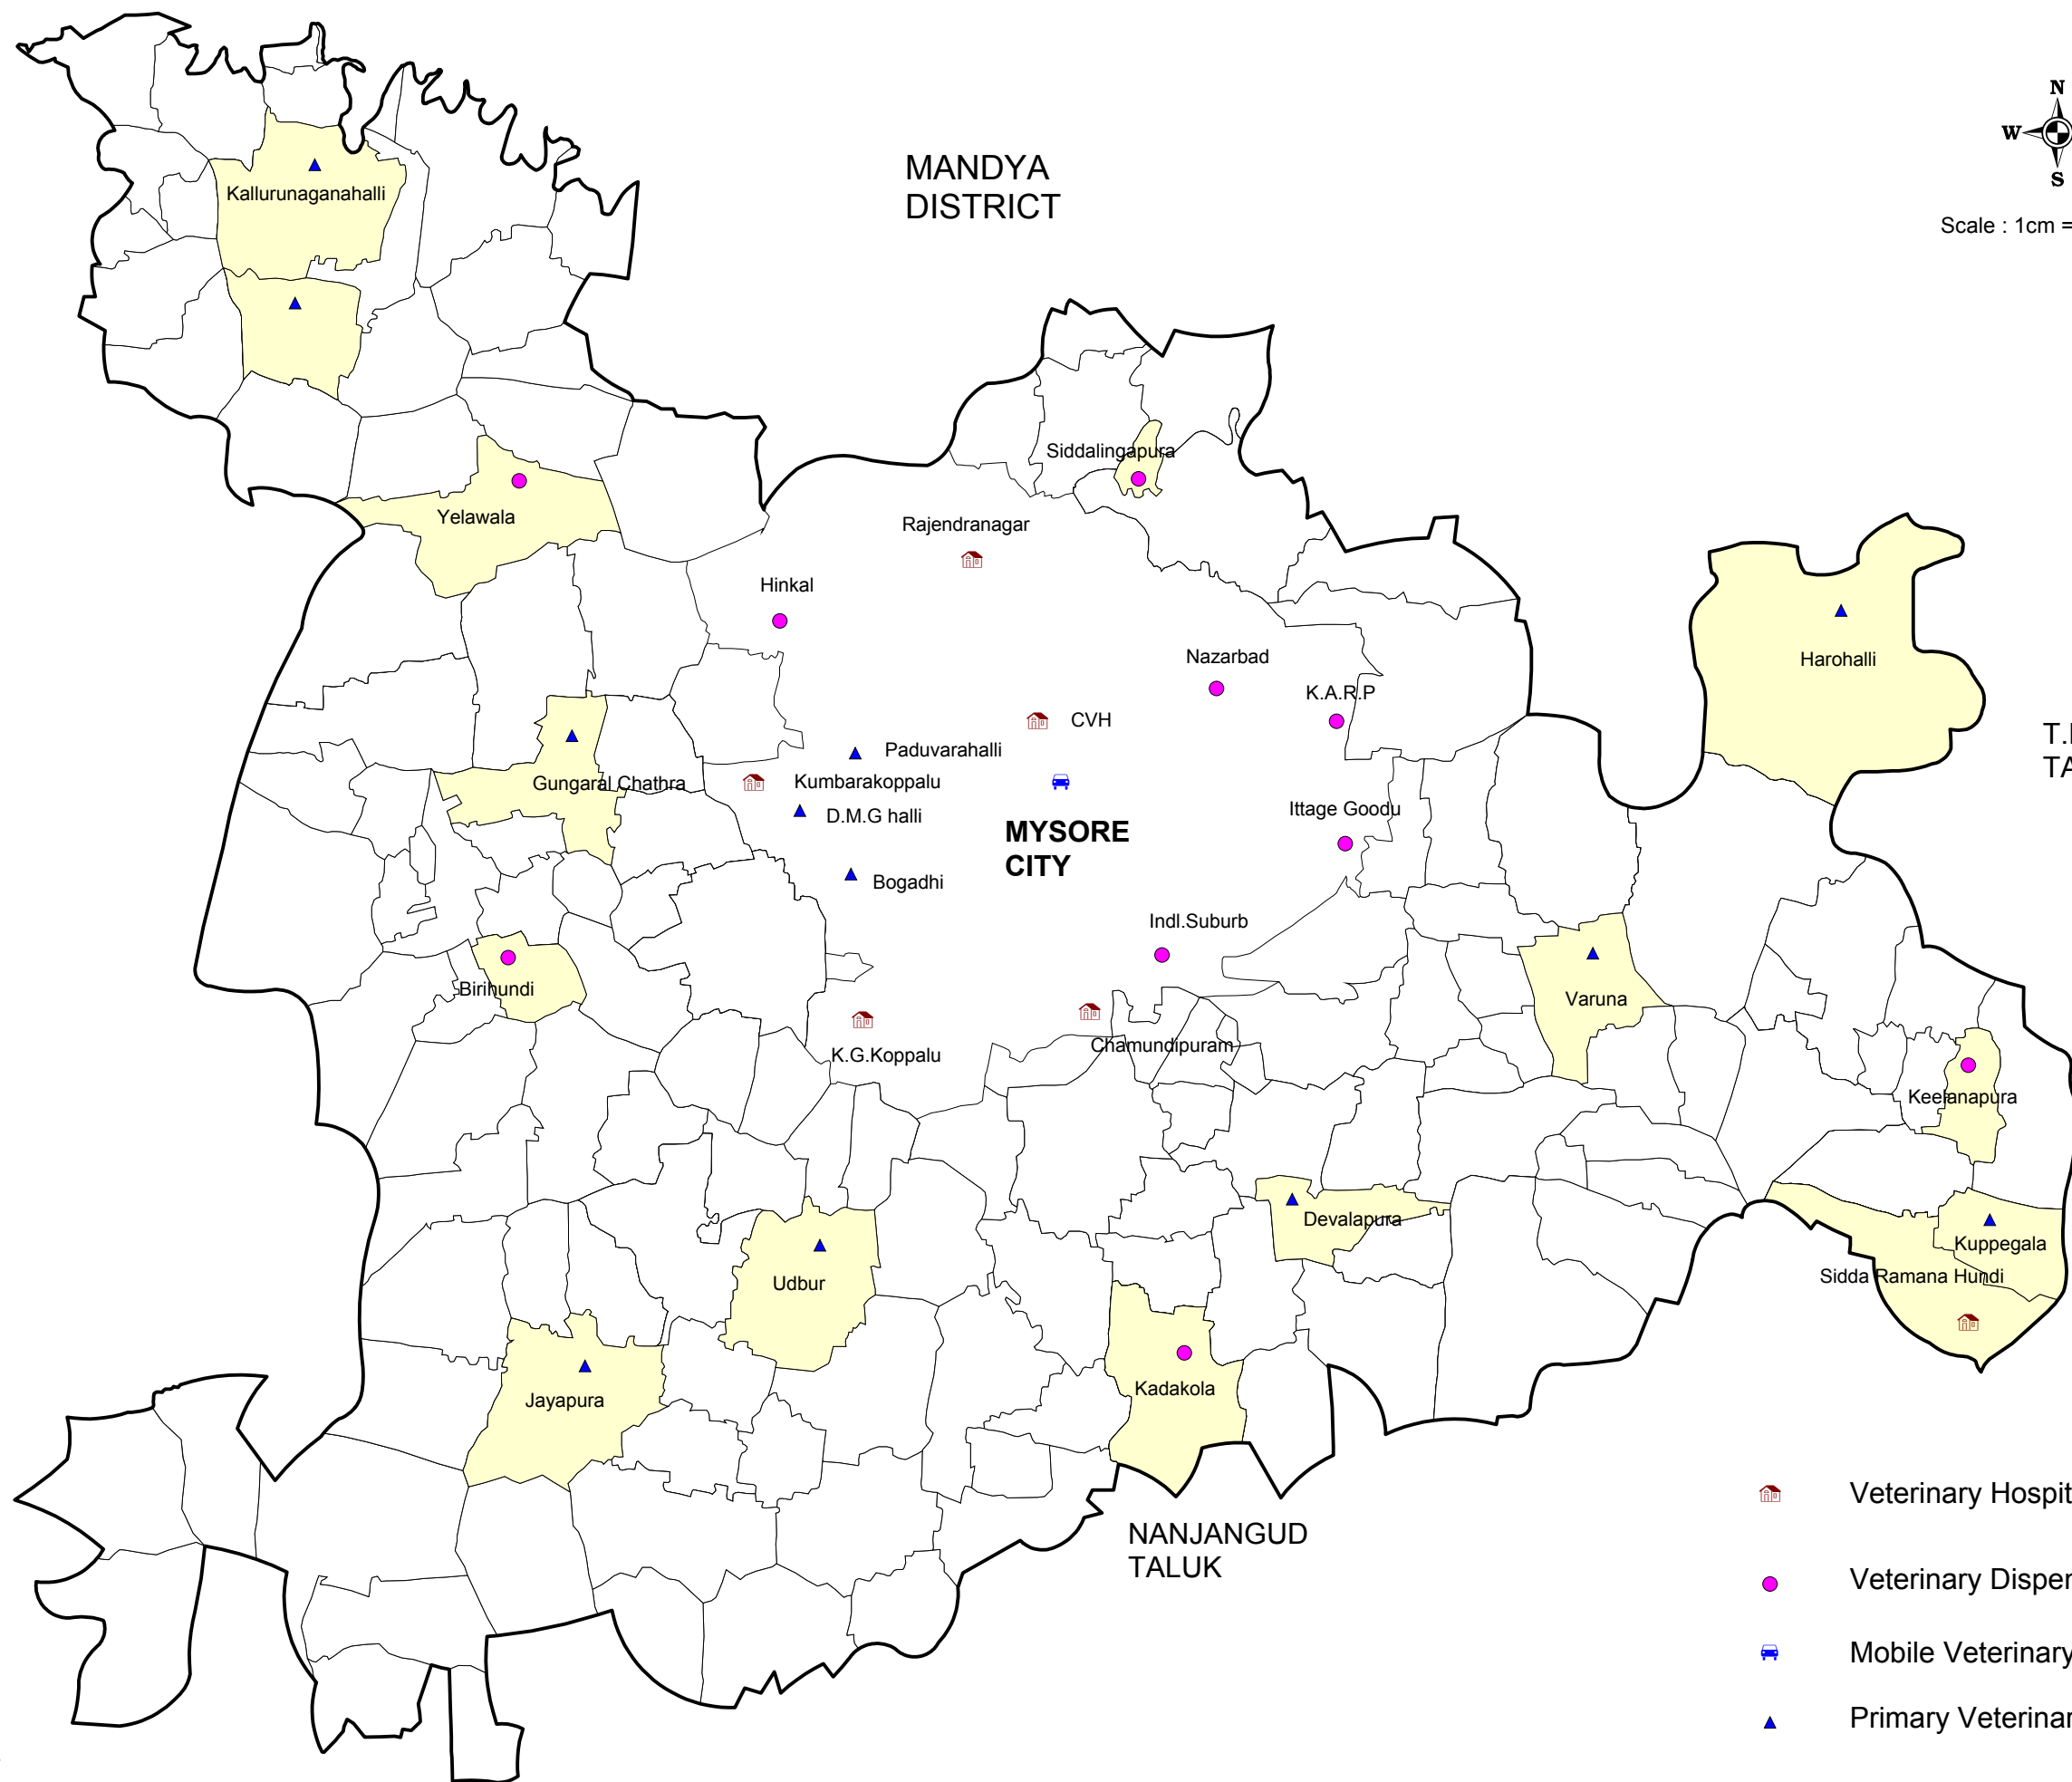

MYSORE TALUK WITH VETERINARY FACILITIES

Scale : 1cm = 1.4 K.m

K.R.NAGARA
TALUK

MANDYA
DISTRICT

HUNSUR
TALUK

T.NARSIPUR
TALUK

H.D.KOTE
TALUK

NANJANGUD
TALUK

-  Veterinary Hospital (6)
-  Veterinary Dispensary (10)
-  Mobile Veterinary Centre (1)
-  Primary Veterinary Centre (12)

Prepared By : District NRDMS Centre, Zilla Panchayath, Mysore