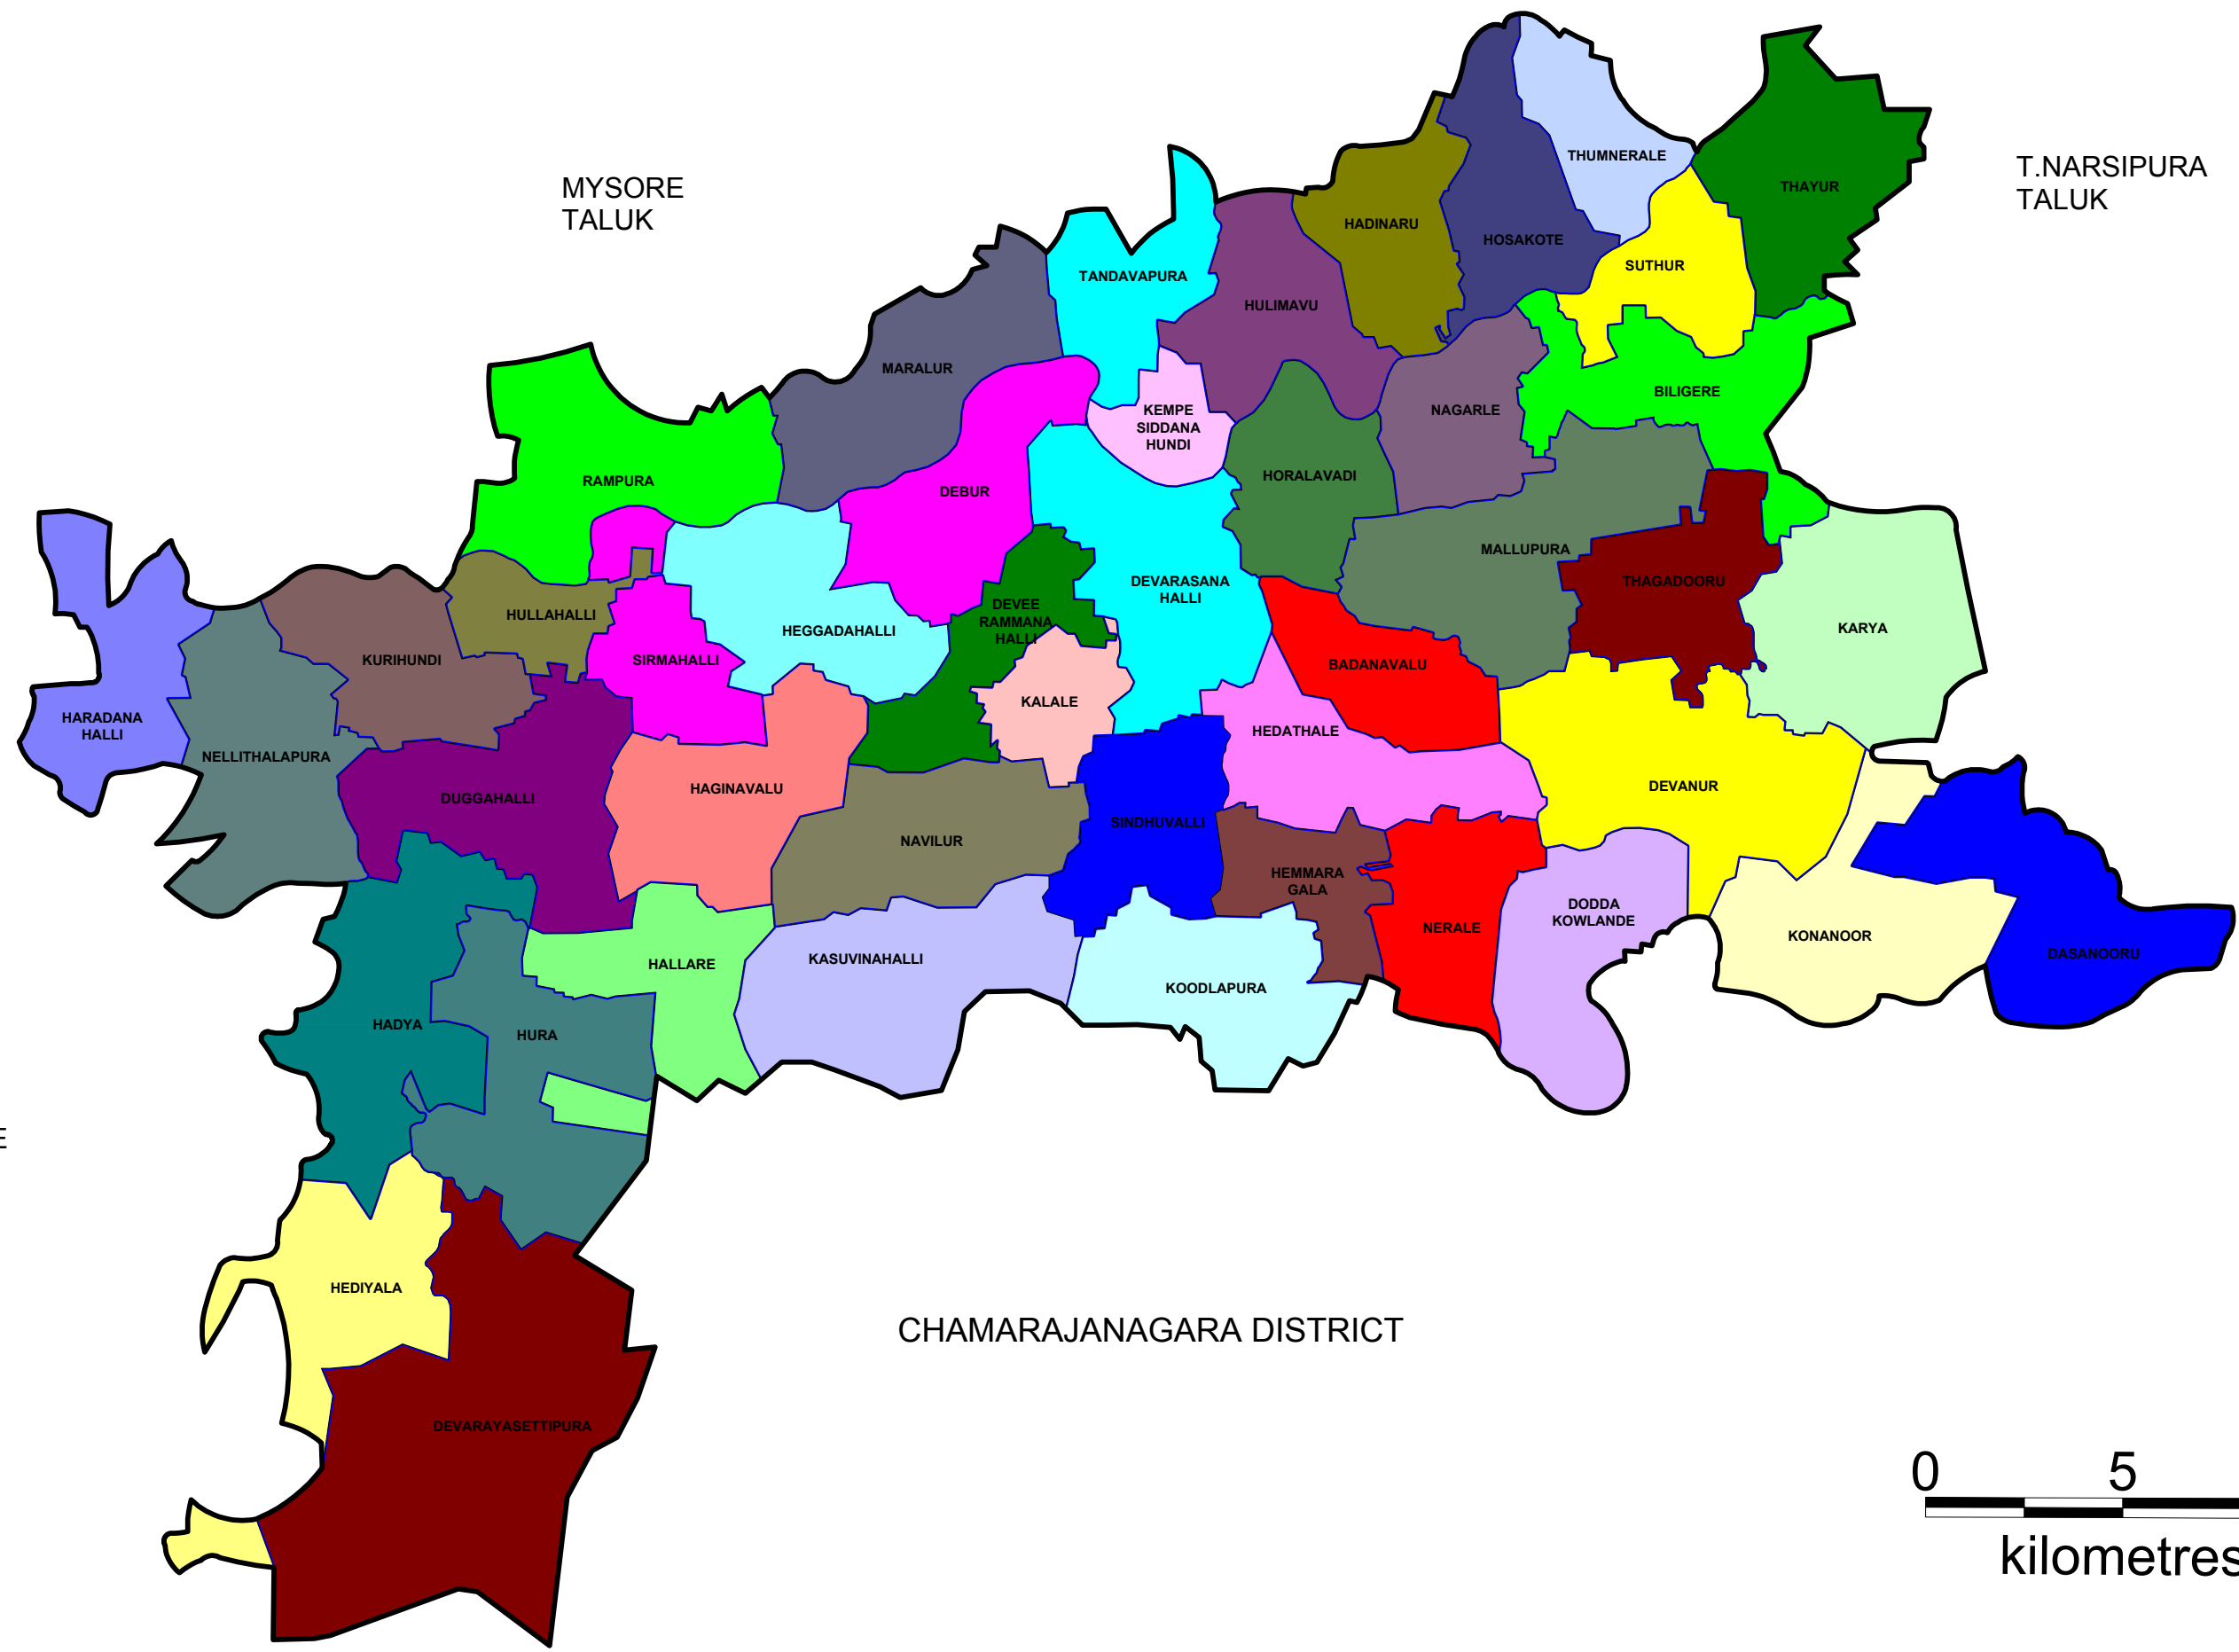

NANJANGUD TALUK WITH GRAM PANCHAYATHS

MYSORE TALUK

T.NARSIPURA TALUK

H.D.KOTE TALUK

CHAMARAJANAGARA DISTRICT