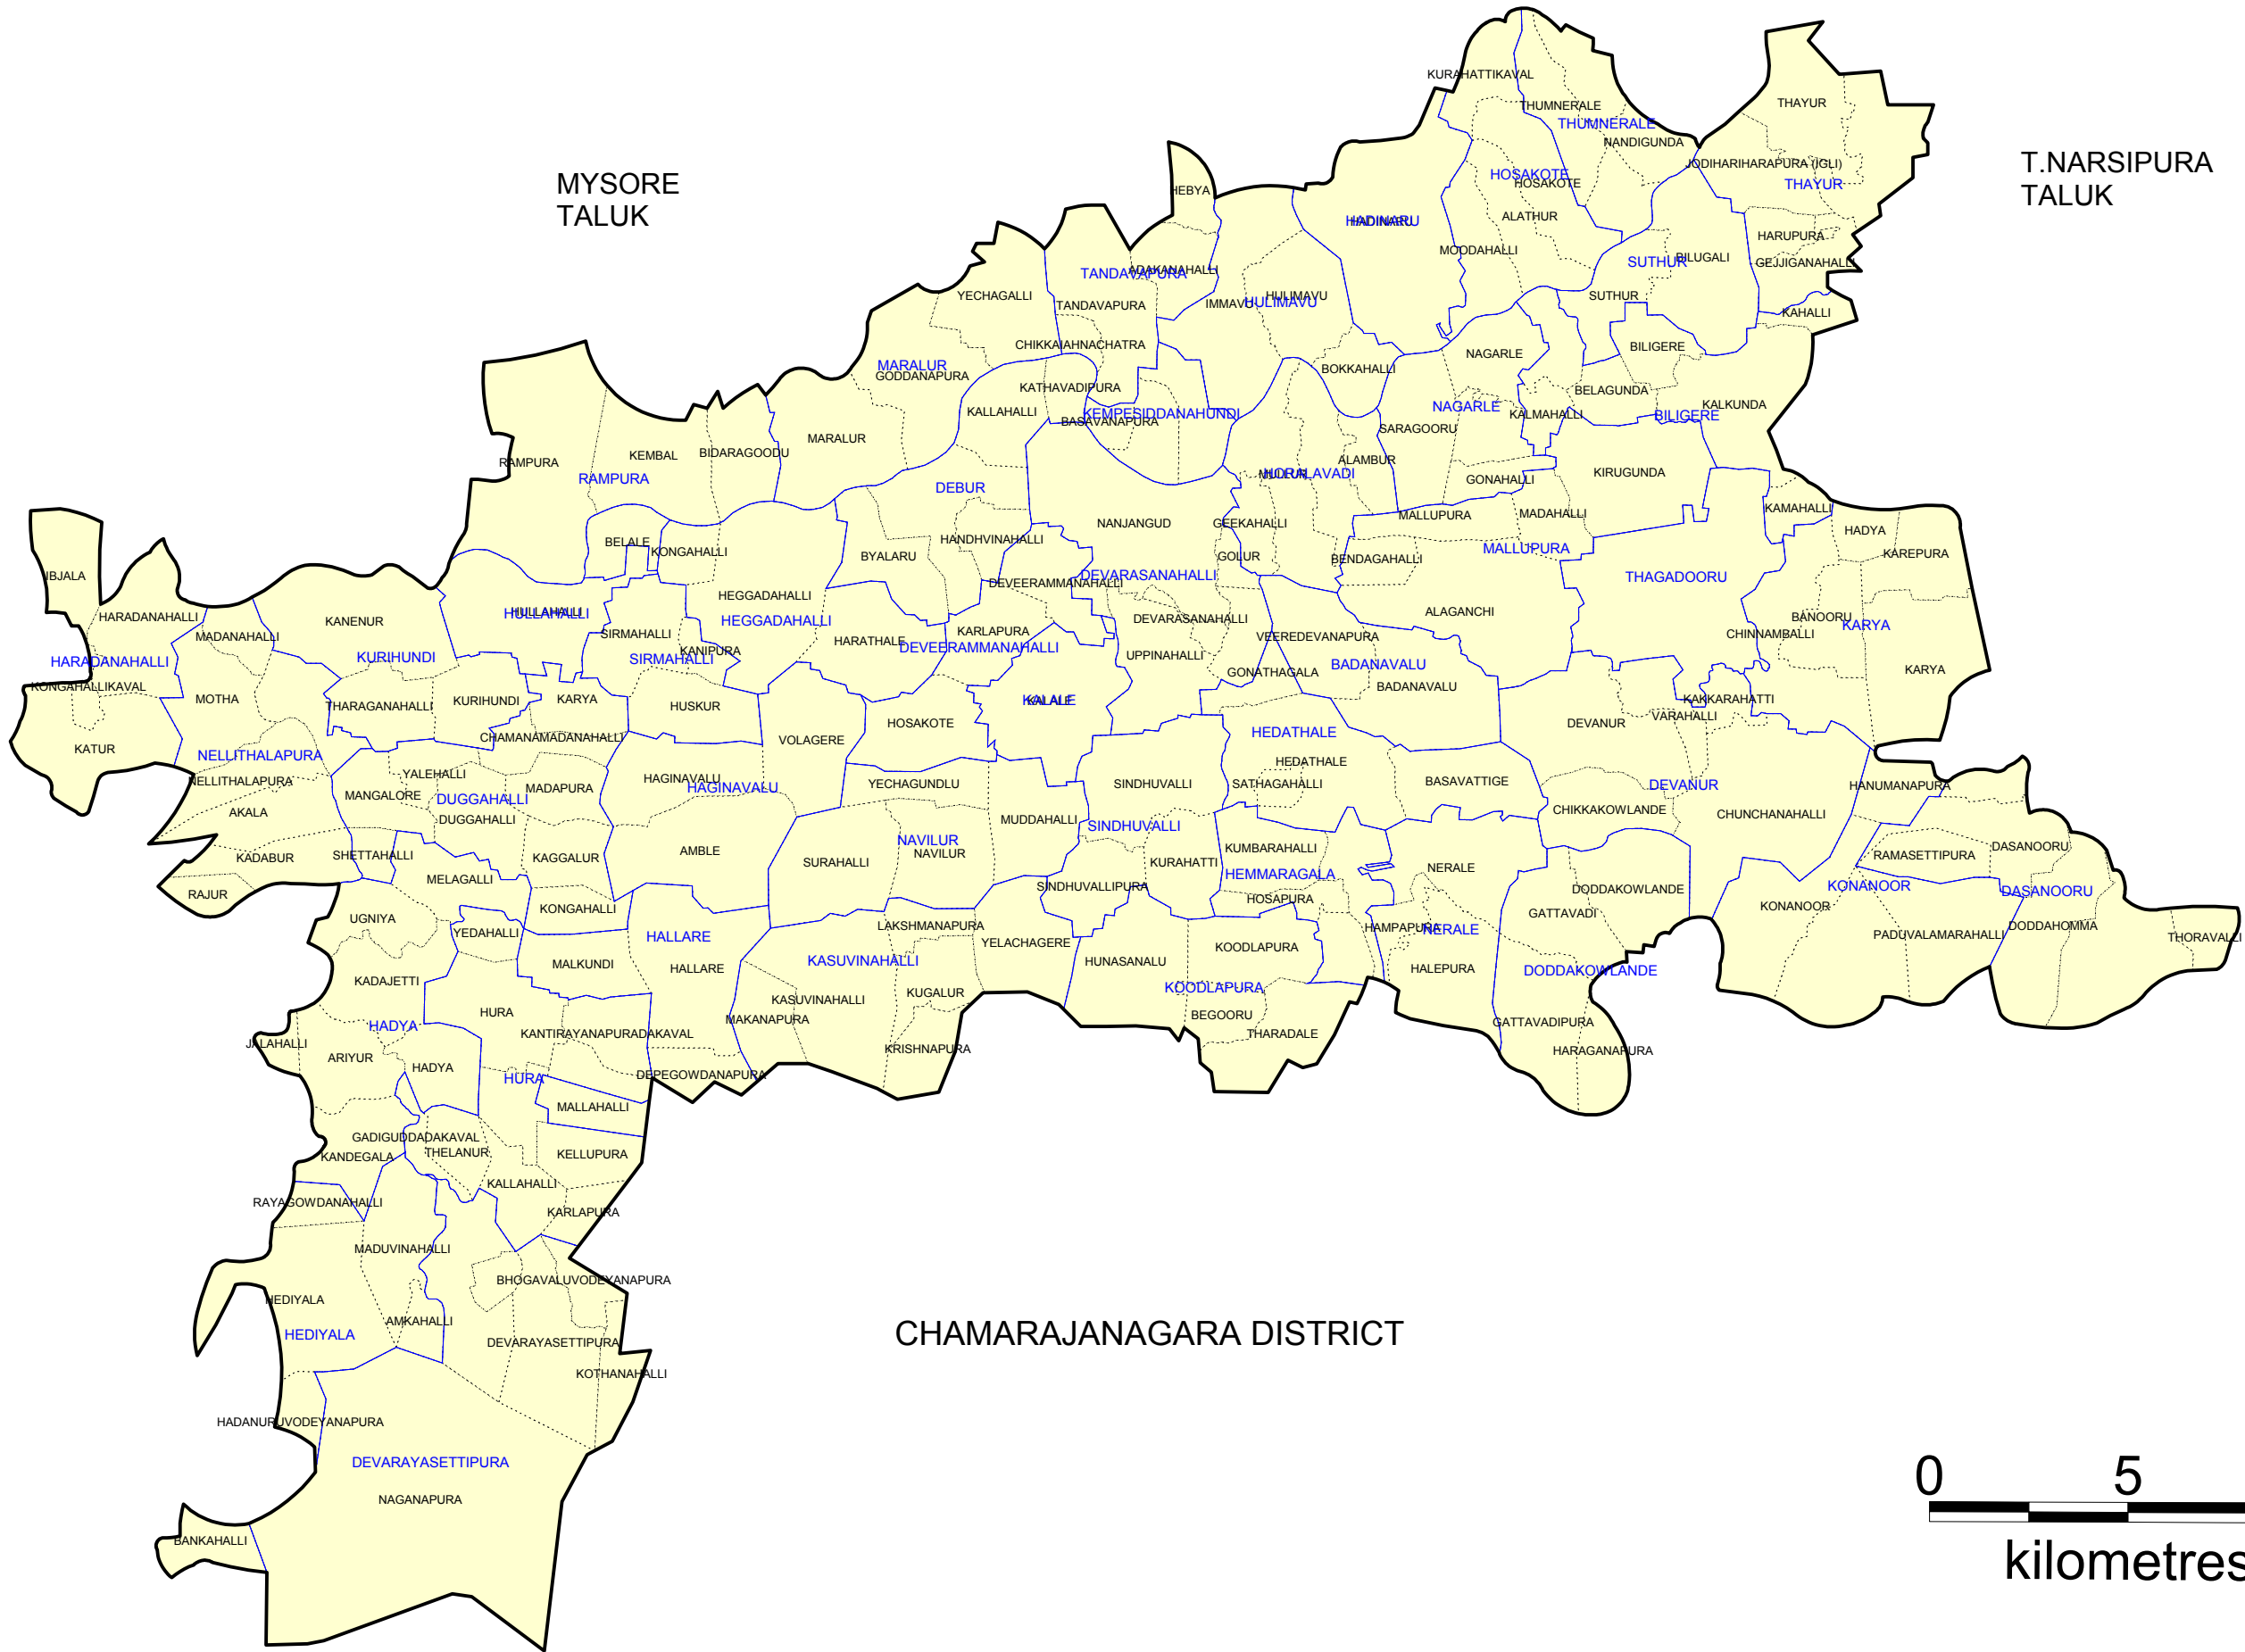

NANJANGUD TALUK WITH GRAM PANCHAYATH AND VILLAGE BOUNDARIES

MYSORE
TALUK

T.NARSIPURA
TALUK

H.D.KOTE
TALUK

CHAMARAJANAGARA DISTRICT