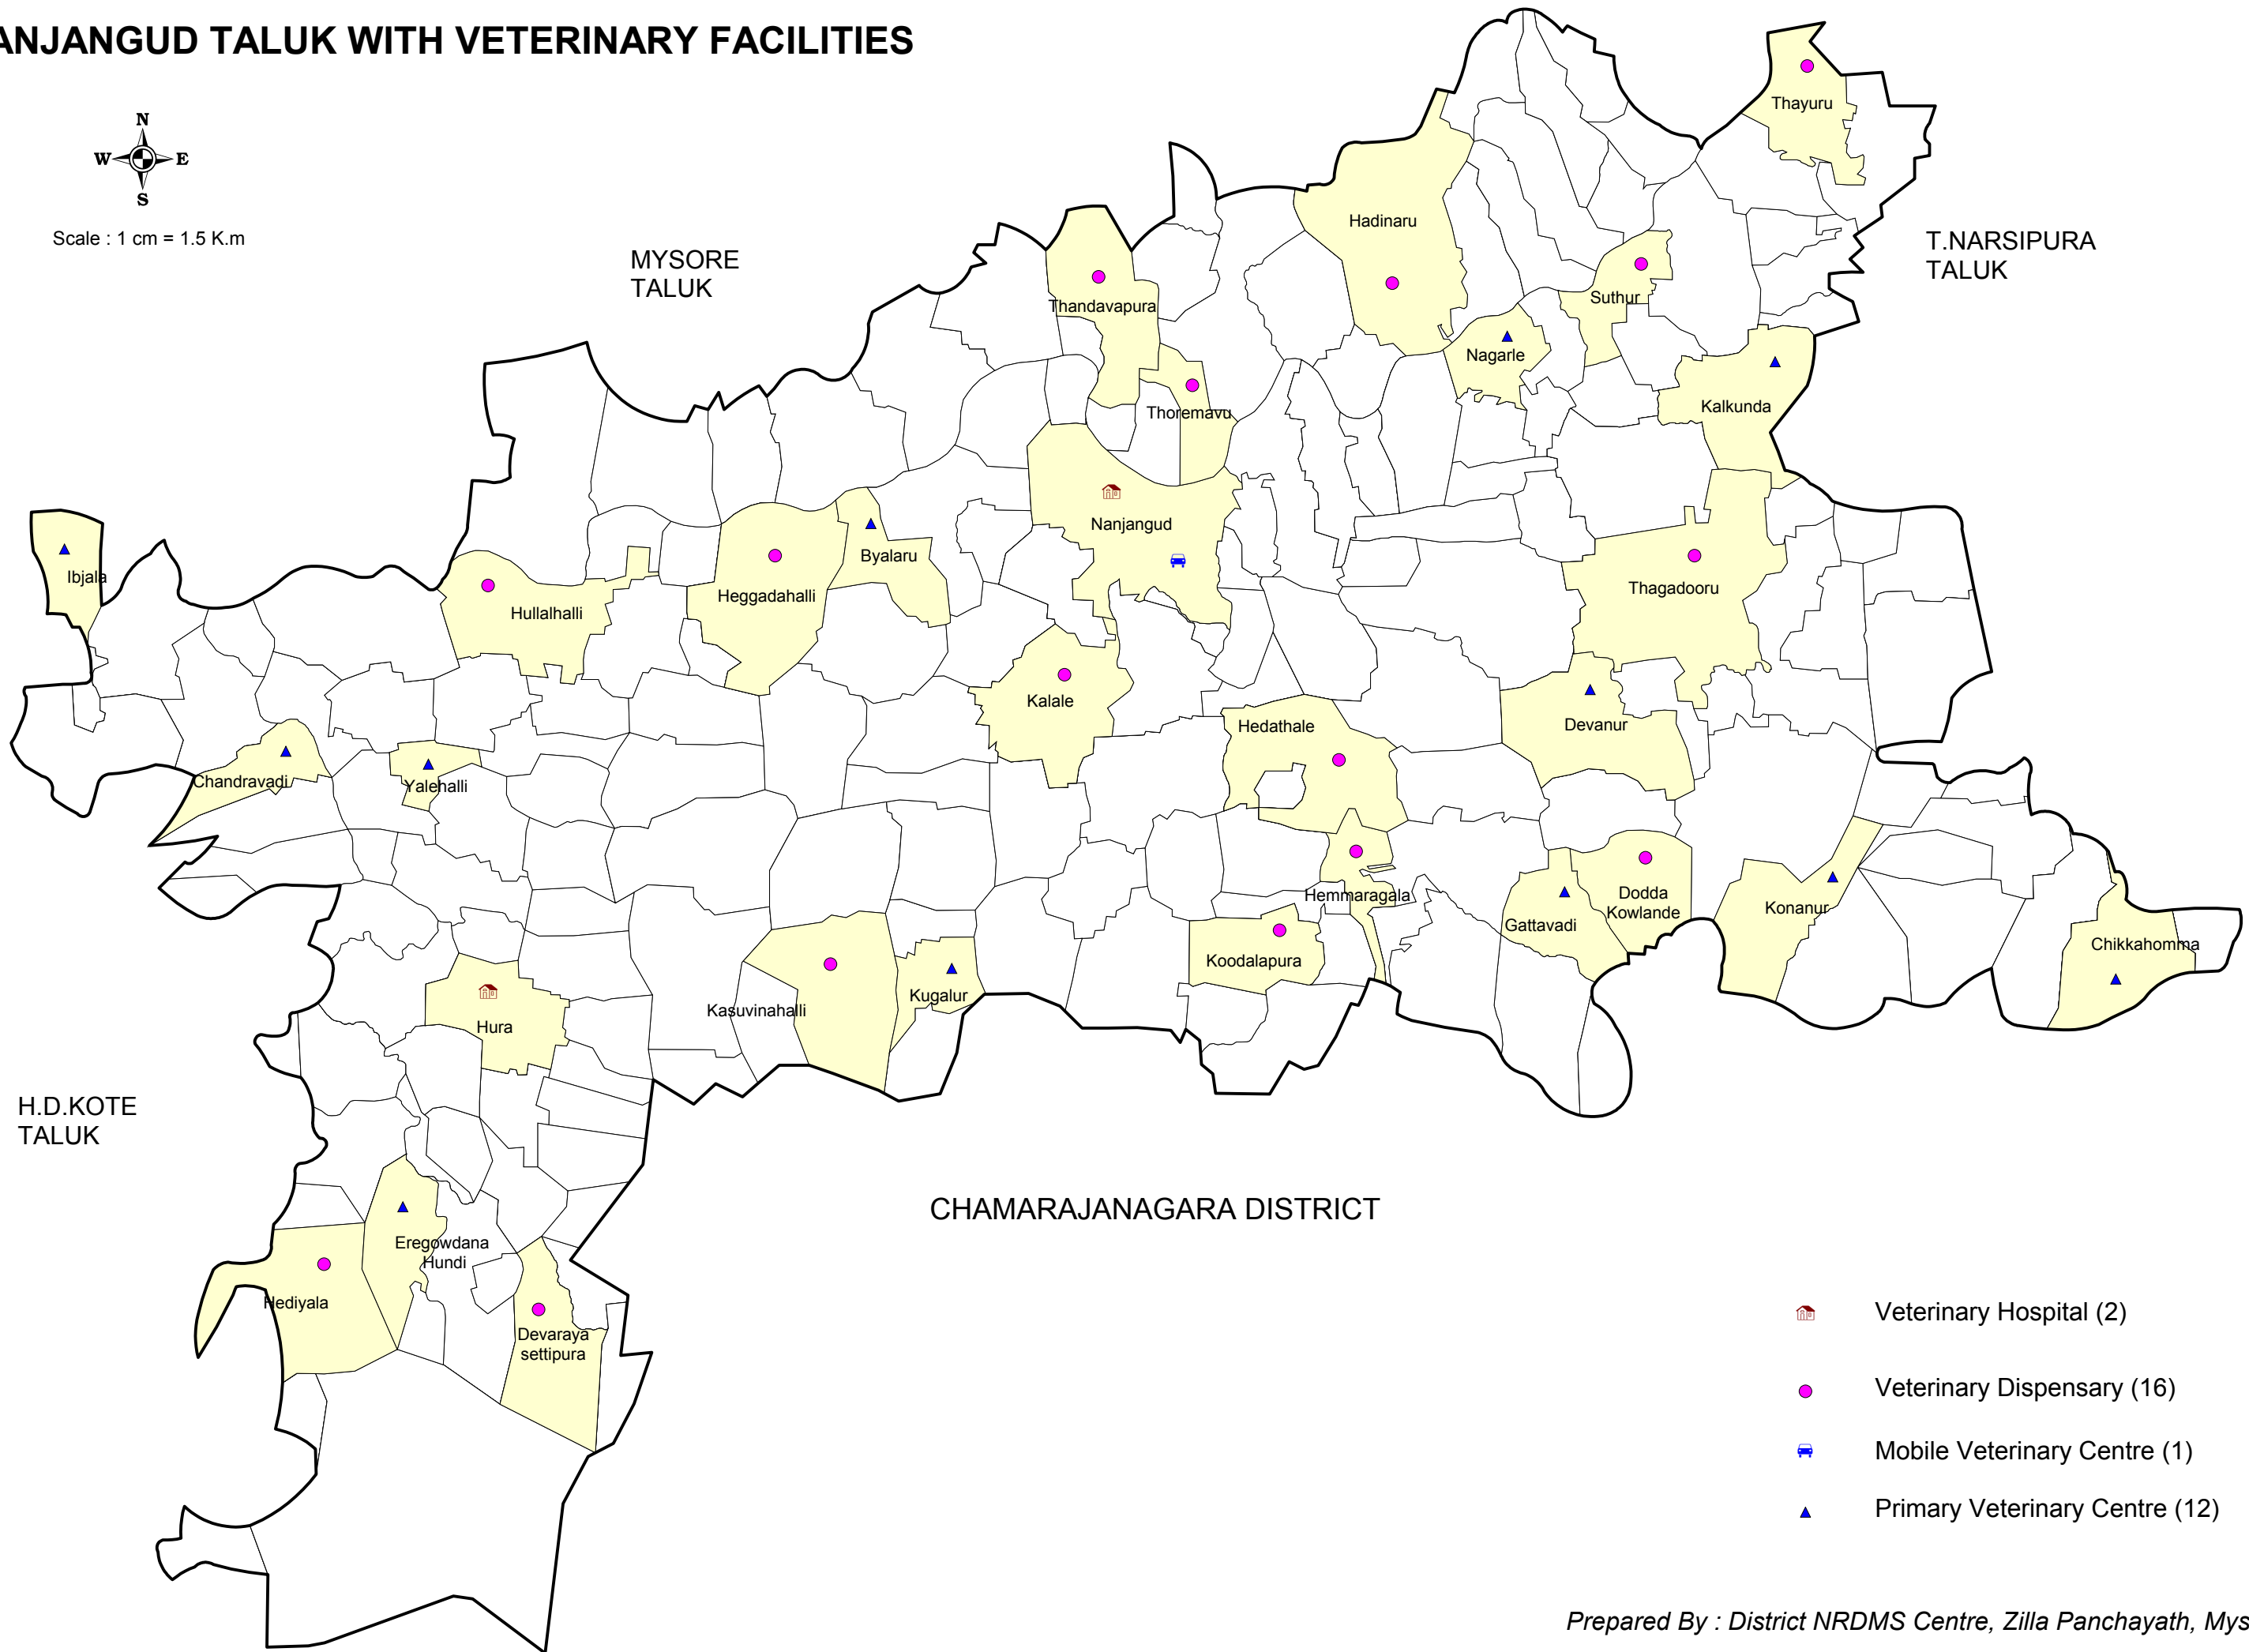

# NANJANGUD TALUK WITH VETERINARY FACILITIES

Scale : 1 cm = 1.5 K.m

-  Veterinary Hospital (2)
-  Veterinary Dispensary (16)
-  Mobile Veterinary Centre (1)
-  Primary Veterinary Centre (12)