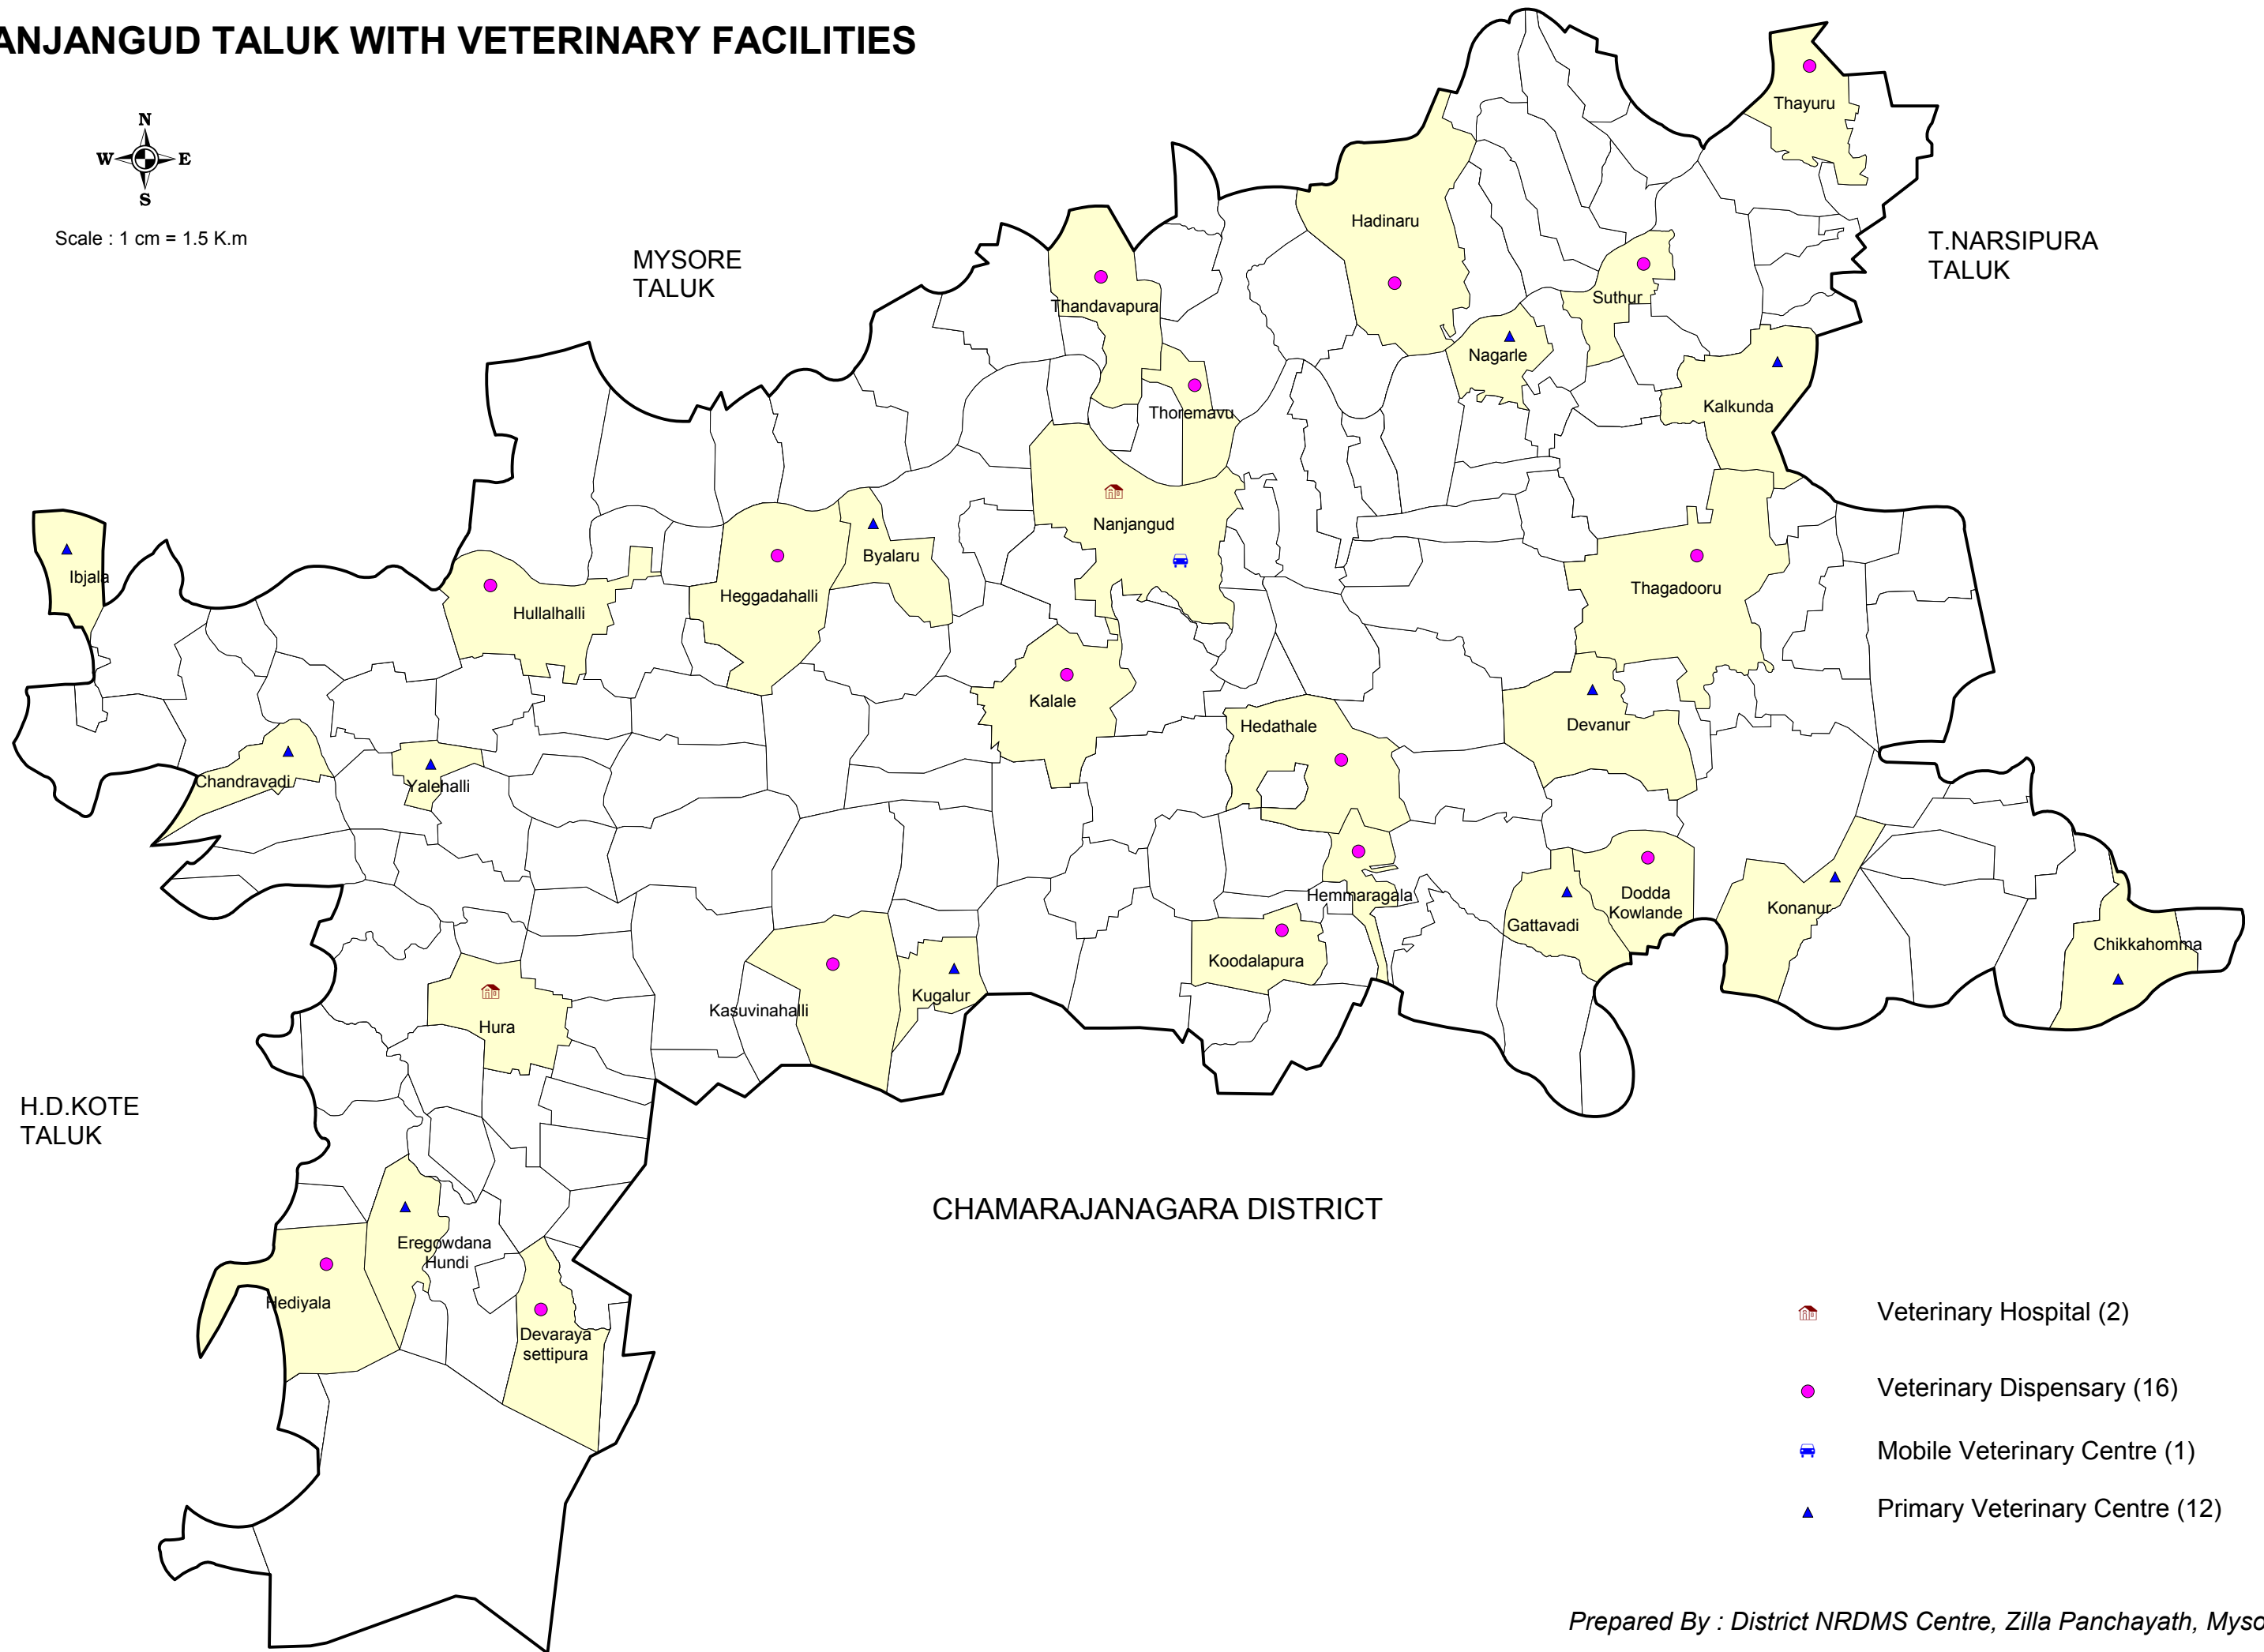

# NANJANGUD TALUK WITH VETERINARY FACILITIES

Scale : 1 cm = 1.5 K.m

-  Veterinary Hospital (2)
-  Veterinary Dispensary (16)
-  Mobile Veterinary Centre (1)
-  Primary Veterinary Centre (12)