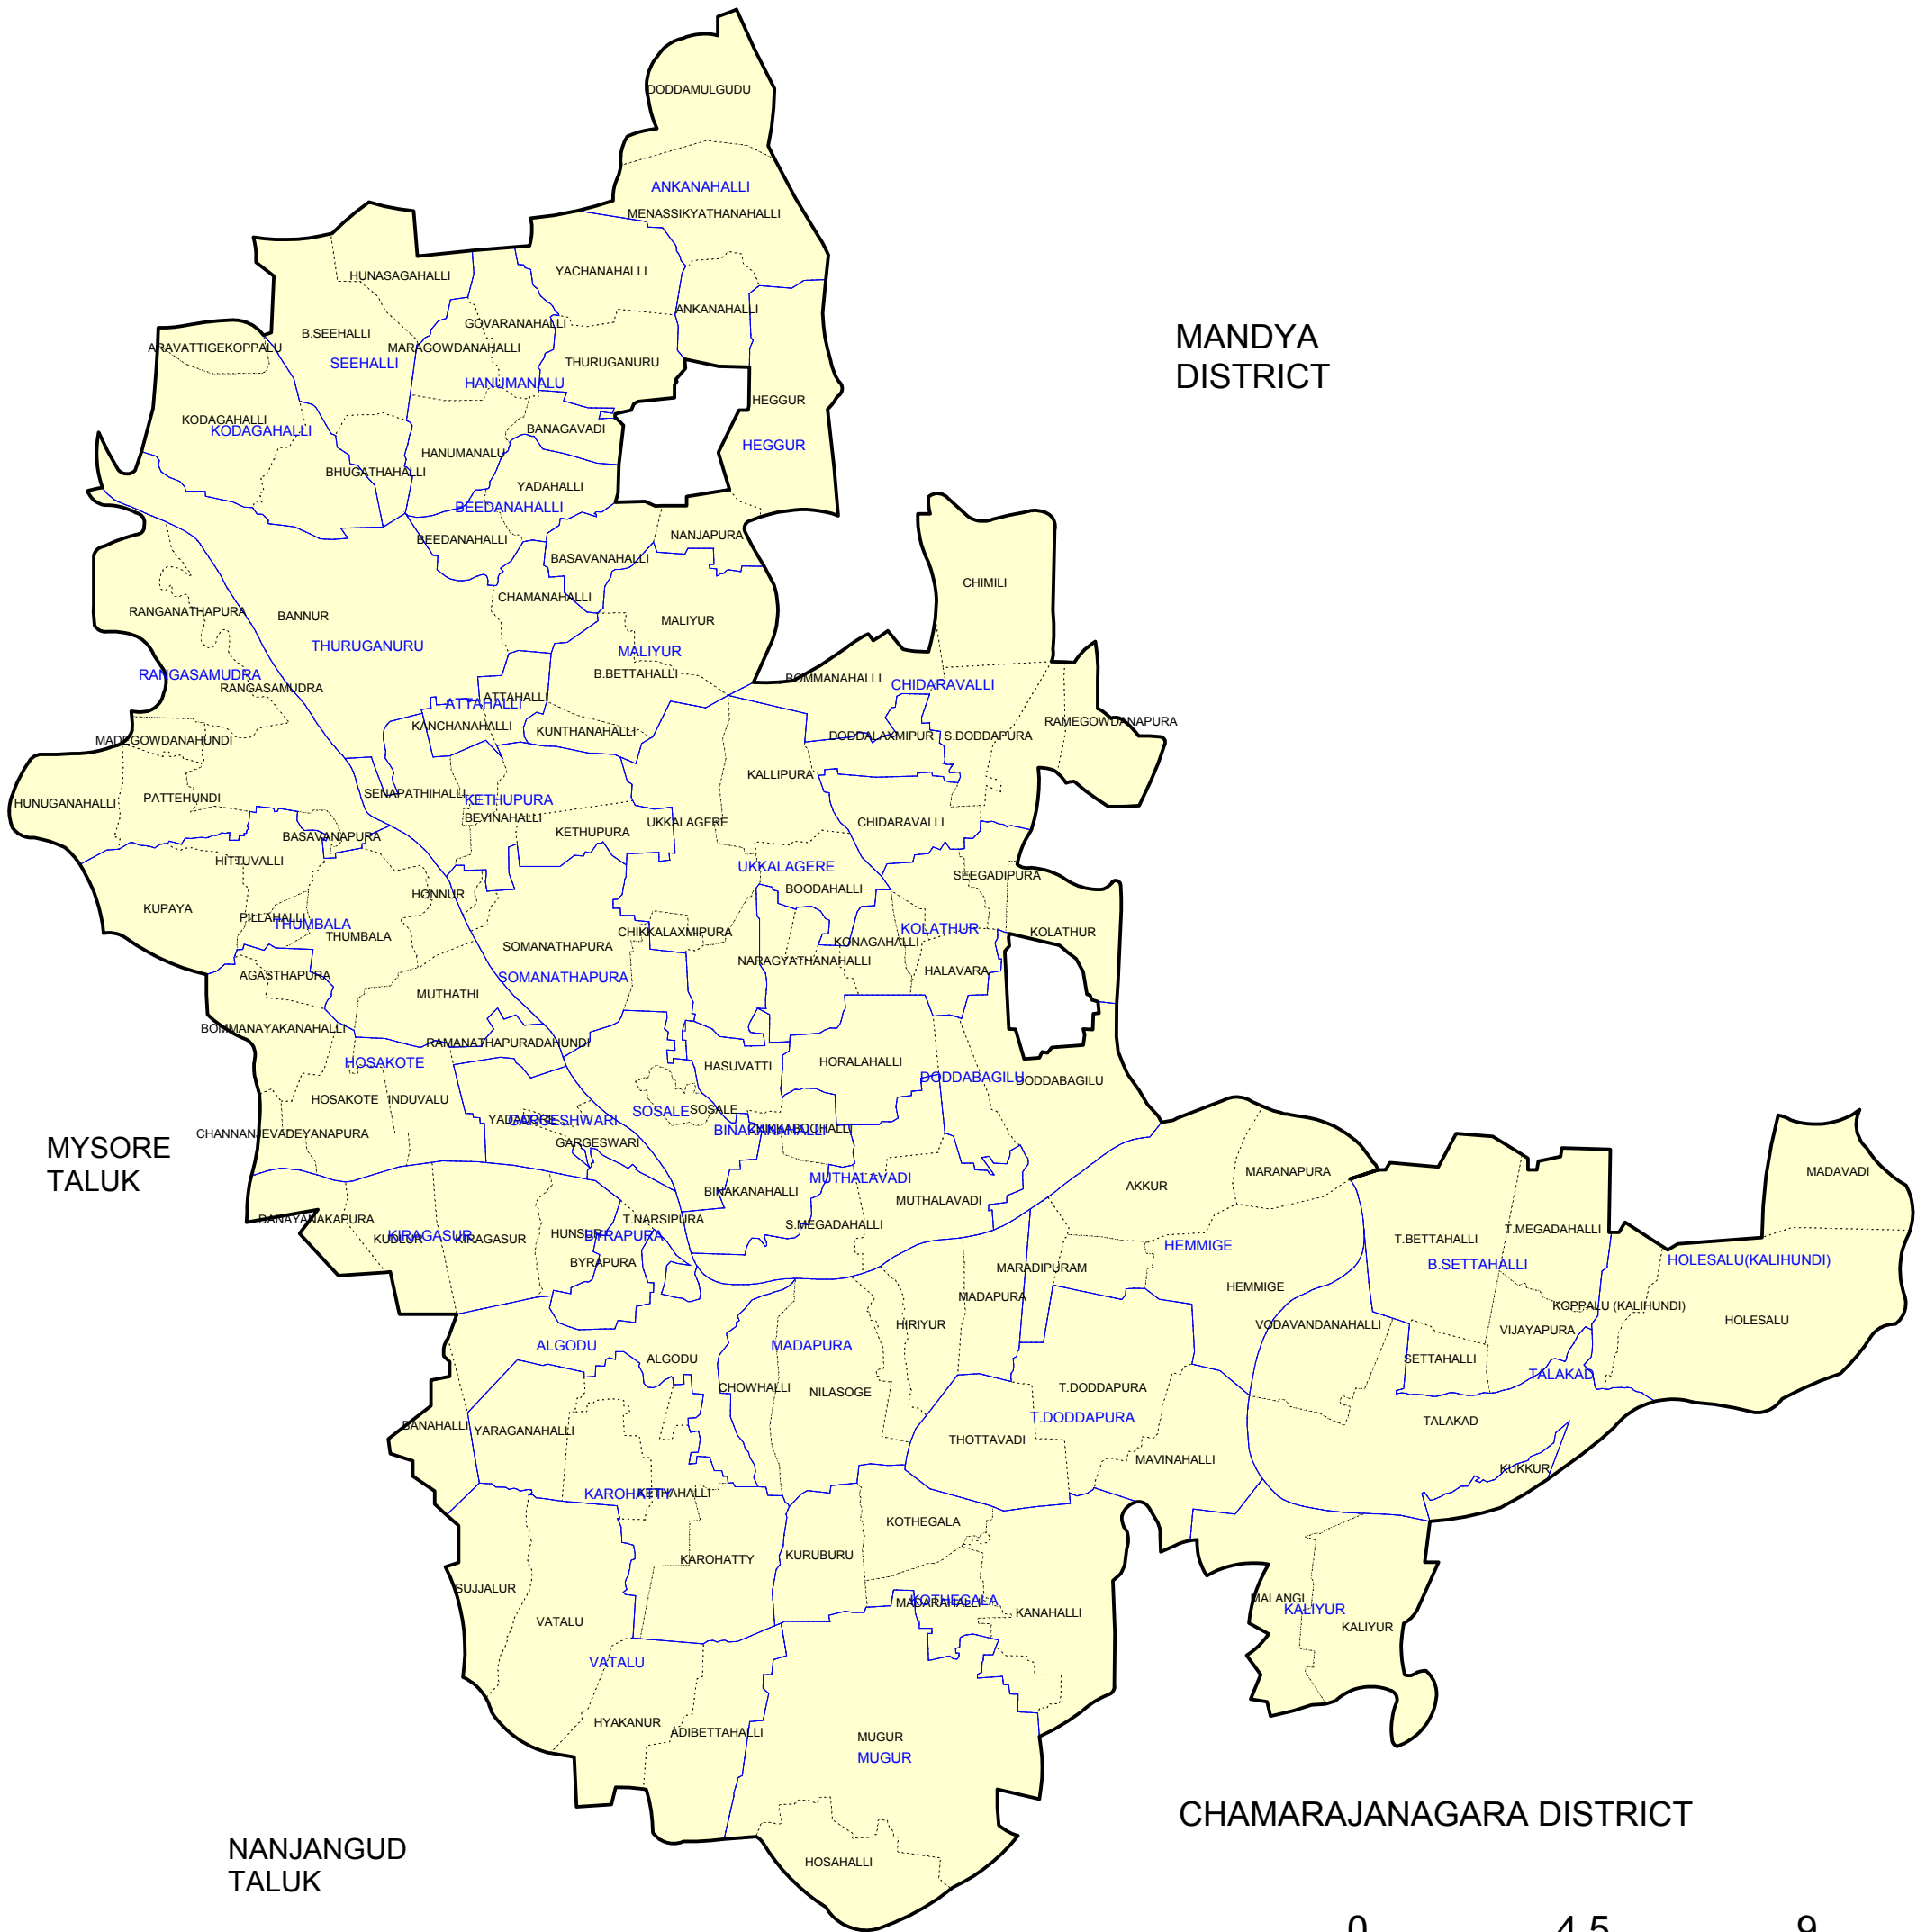

T.NARSIPUR TALUK WITH GRAM PANCHAYATH AND VILLAGE BOUNDARIES

MANDYA DISTRICT

MYSORE TALUK

NANJANGUD TALUK

CHAMARAJANAGARA DISTRICT