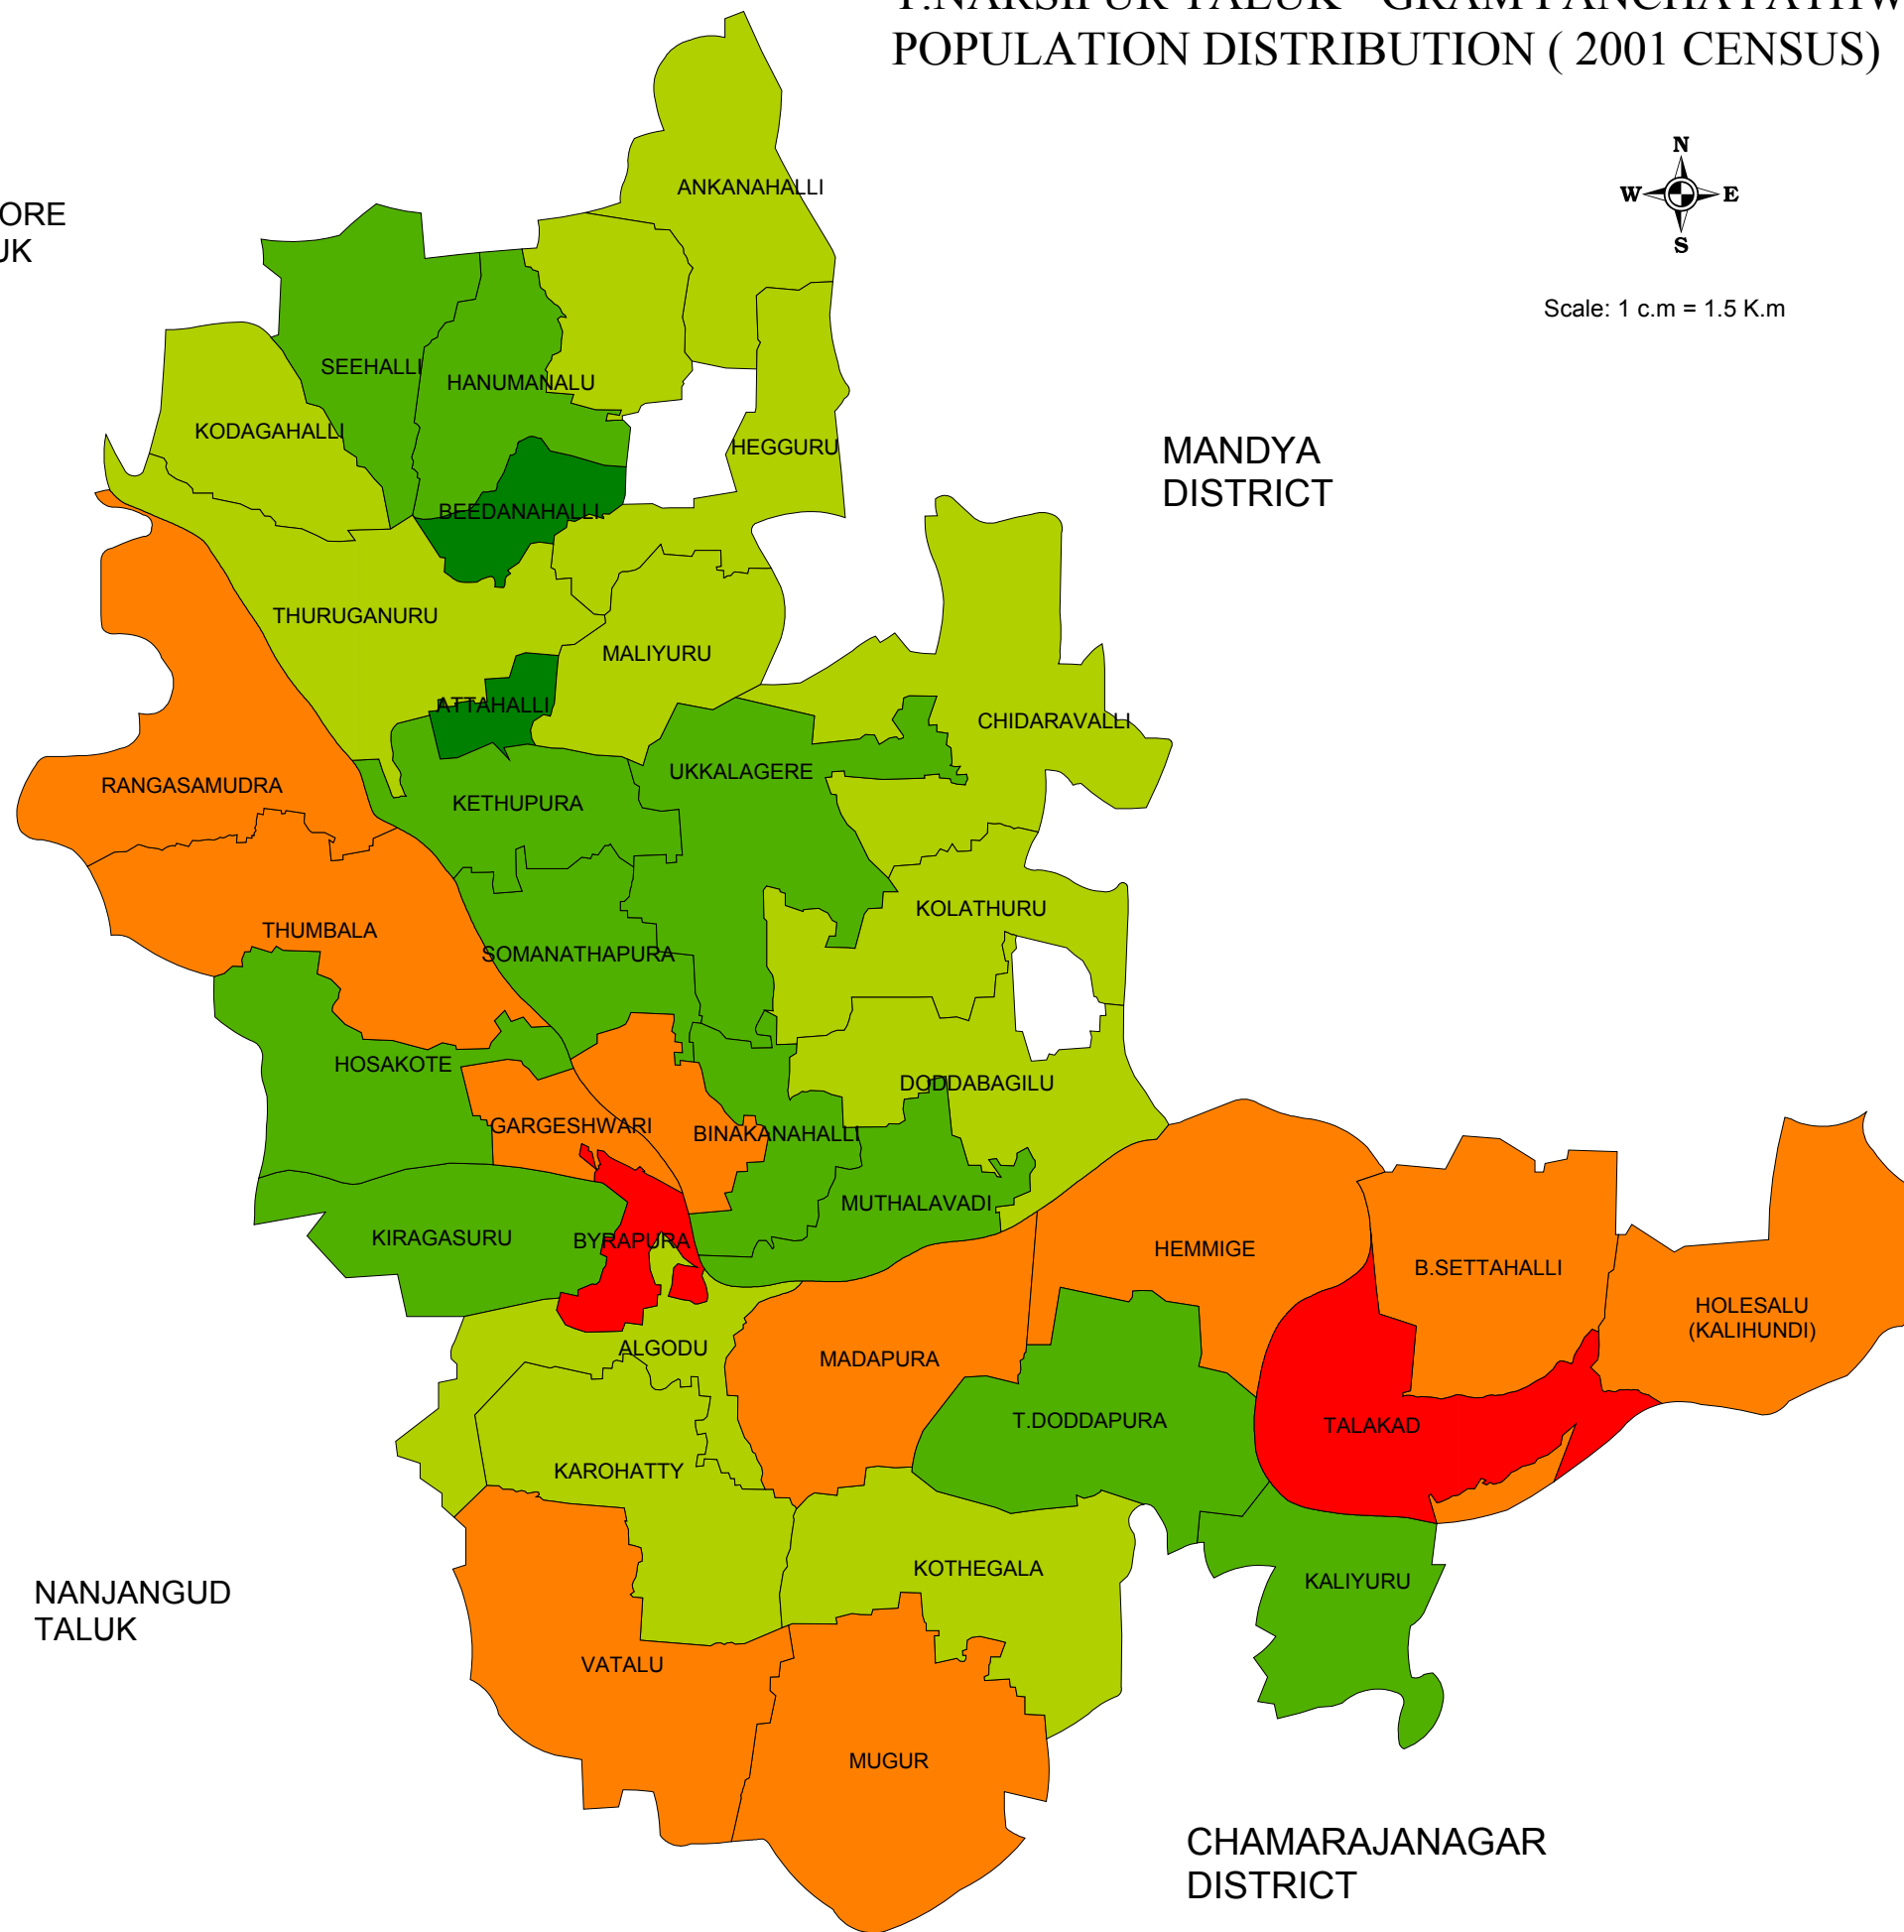

T.NARSIPUR TALUK - GRAM PANCHAYATHWISE POPULATION DISTRIBUTION (2001 CENSUS)

MYSORE
TALUK

Scale: 1 c.m = 1.5 K.m

GP_Code	GP_Name	tot_pop	tot_male	tot_fem
1	KODAGAHALLI	6,580	3,319	3,261
2	SEEHALLI	5,917	3,015	2,902
3	ANKANAHALLI	6,954	3,557	3,397
4	HEGGURU	6,826	3,521	3,305
5	THURUGANURU	6,363	3,210	3,153
6	HANUMANALU	5,800	2,951	2,849
7	BEEDANAHALLI	3,231	1,605	1,626
8	MALIYURU	6,703	3,408	3,295
9	ATTAHALLI	3,243	1,642	1,601
10	KETHUPURA	5,677	2,872	2,805
11	SOMANATHAPURA	5,097	2,572	2,525
12	UKKALAGERE	5,278	2,728	2,550
13	CHIDARAVALLI	7,189	3,663	3,526
14	KOLATHURU	6,558	3,362	3,196
15	DODDABAGILU	7,018	3,616	3,402
16	MUTHALAVADI	6,054	3,070	2,984
17	SOSALE	7,573	3,858	3,715
18	BINAKANAHALLI	5,744	2,940	2,804
19	B.SETTAHALLI	7,743	3,930	3,813
20	TALAKAD	10,045	5,004	5,041
21	HOLESALU(KALIHUNDI)	7,361	3,729	3,632
22	KALIYURU	6,017	3,073	2,944
23	T.DODDAPURA	5,828	2,969	2,859
24	HEMMIGE	8,004	4,048	3,956
25	MADAPURA	8,612	4,435	4,177
26	KOTHEGALA	6,923	3,525	3,398
27	MUGUR	8,986	4,571	4,415
28	VATALU	7,390	3,748	3,642
29	KAROHATTY	6,370	3,311	3,059
30	ALGODU	6,507	3,287	3,220
31	BYRAPURA	12,535	6,407	6,128
32	KIRAGASURU	6,124	3,177	2,947
33	GARGESHWARI	8,151	4,168	3,983
34	HOSAKOTE	5,909	3,016	2,893
35	THUMBALA	7,677	3,897	3,780
36	RANGASAMUDRA	7,852	4,149	3,703

Gpwise population distribution (2001 census)
T.Narsipur Taluk

- 10,040 to 12,540 (2)
- 7,360 to 10,040 (10)
- 6,360 to 7,360 (11)
- 5,090 to 6,360 (11)
- 3,230 to 5,090 (2)