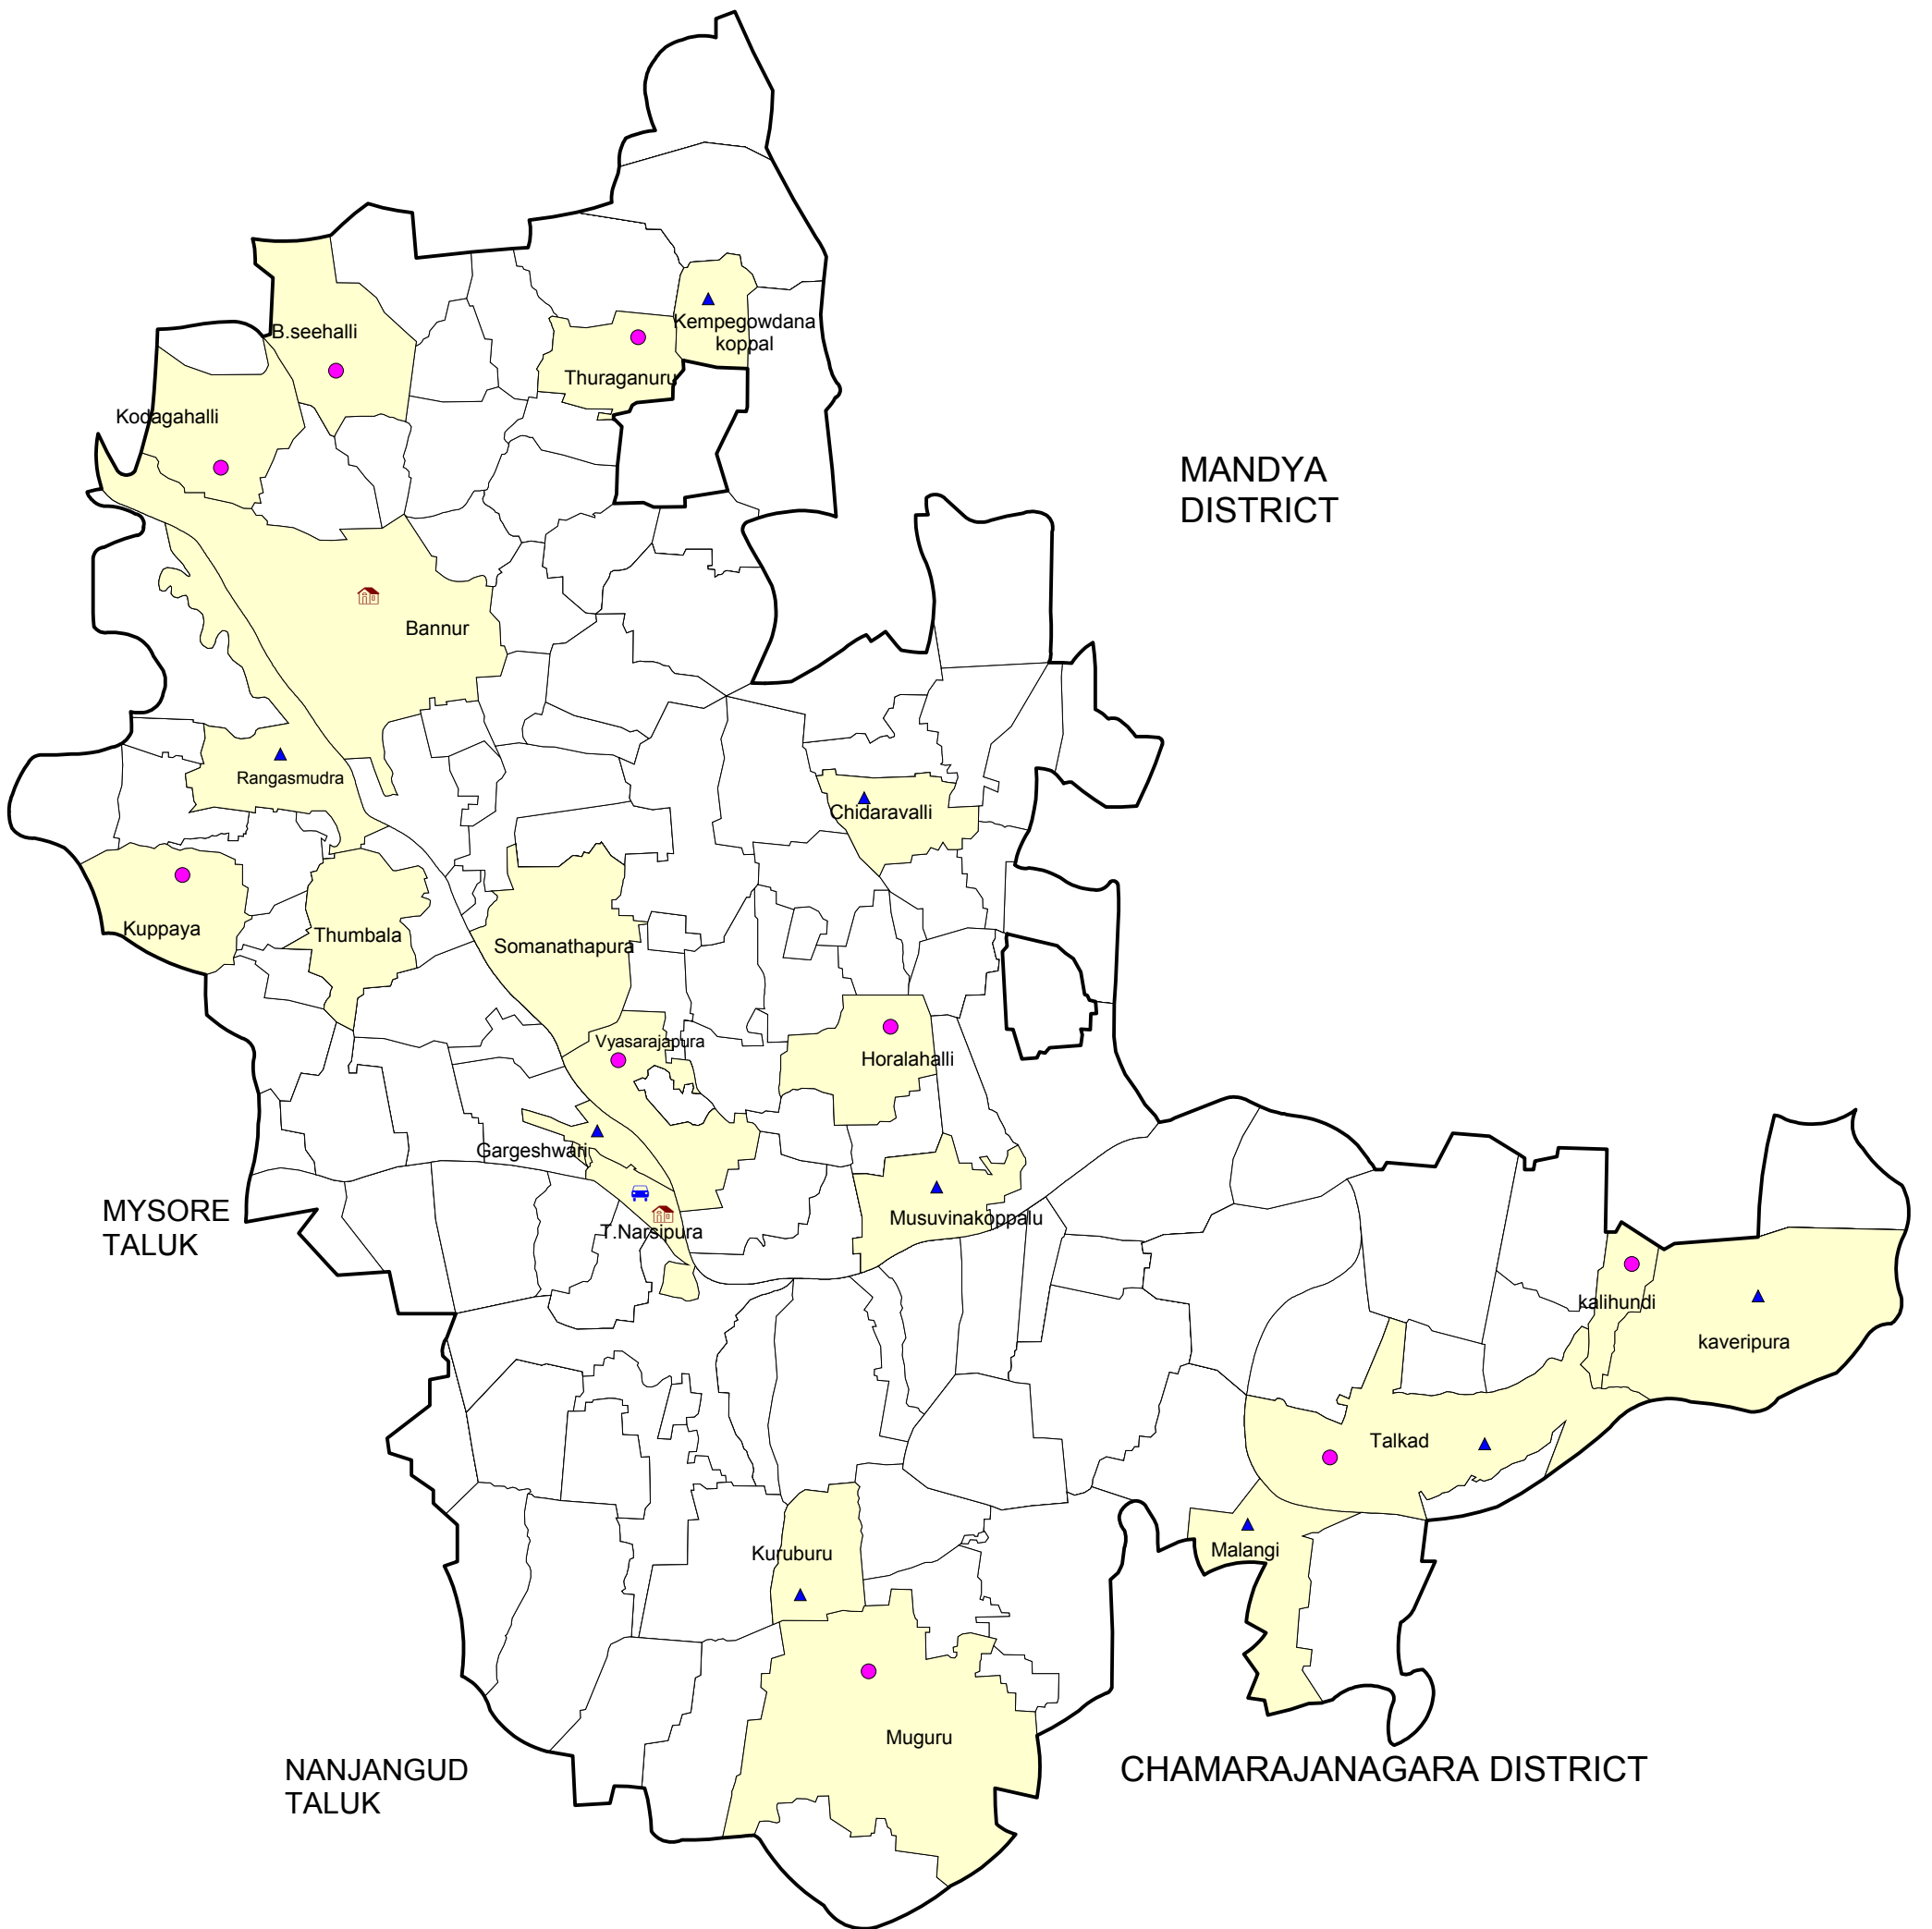

T.NARSIPUR TALUK WITH VETERINARY FACILITIES

Scale : 1 cm = 1.4 K.m

-  Veterinary Hospital (2)
-  Veterinary Dispensary (9)
-  Mobile Veterinary Centre (1)
-  Primary Veterinary Centre (9)