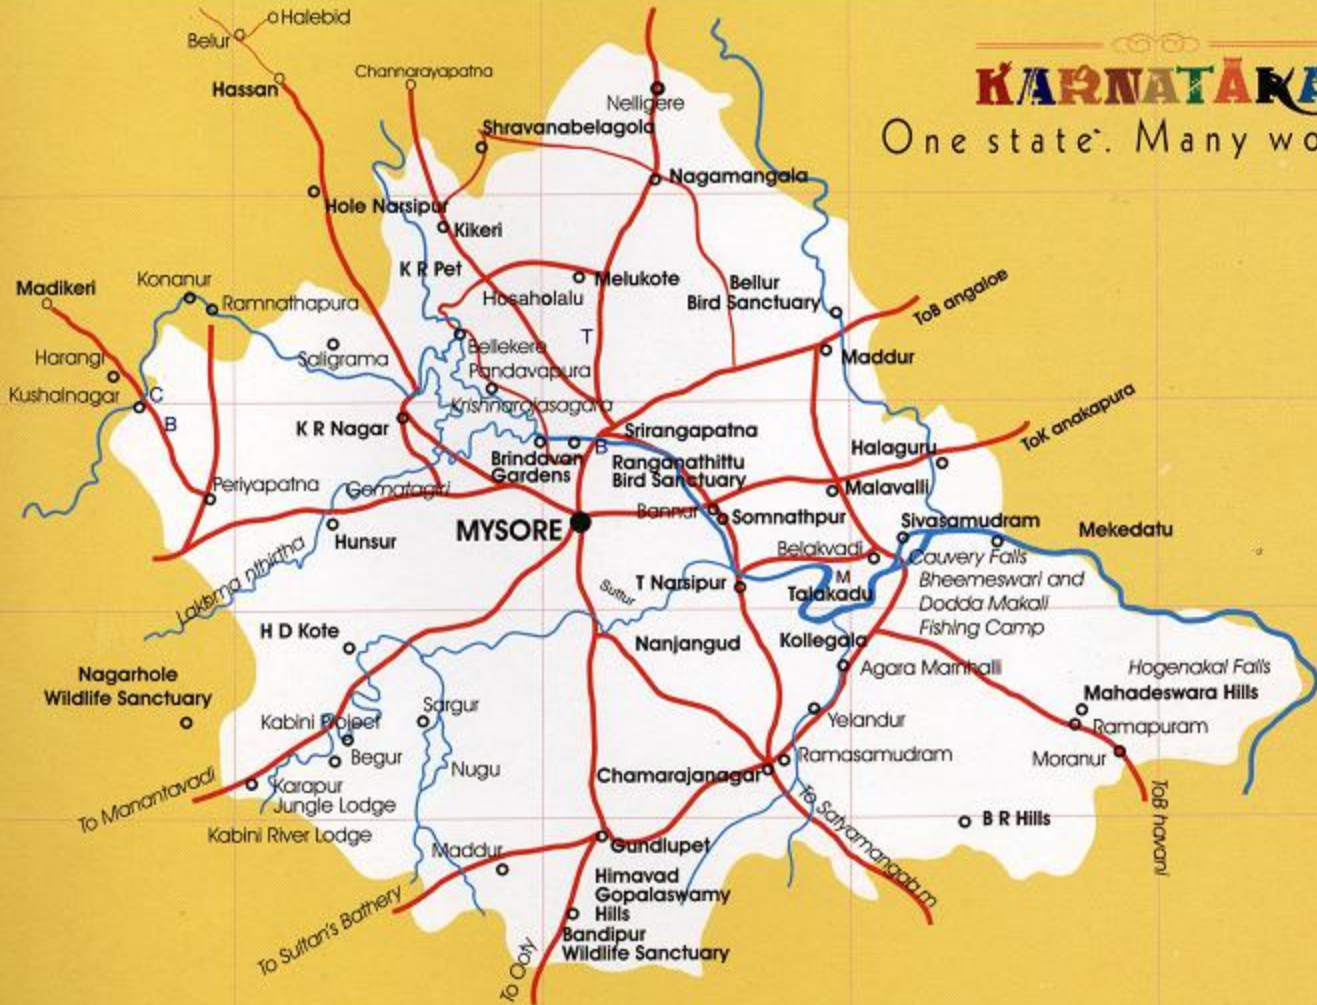

#### Hassan - Arasikere

262/261	Passenger	Daily	7.30
268/267	Shimoga Passenger	Daily	10.15
266/265	Passenger	Daily	18.20

# KARNATAKA

One state. Many worlds.

**KARNATAKA**

One state. Many worlds.